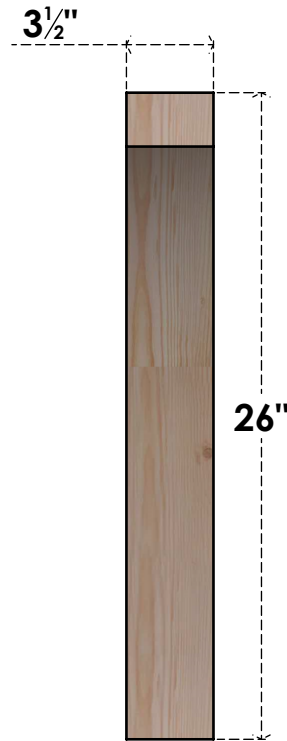

# BRC04X20X26THR00SDF

3 1/2"W X 20"D X 26"H THORTON SMOOTH BRACE, DOUGLAS FIR

**SIDE**

**FRONT**

EKENA MILLWORK  
 2300 WEST MAIN ST.  
 CLARKSVILLE, TX 75426  
 TOLL FREE: 866-607-0453  
 WWW.EKENAMILLWORK.COM

**NOTES**

1. INSTALLATION TO BE COMPLETED IN ACCORDANCE WITH MANUFACTURER'S SPECIFICATIONS.
2. DRAWING MAY NOT BE TO SCALE
3. THIS DRAWING IS INTENDED FOR DESIGN AND PLANNING PURPOSES ONLY.
4. ALL INFORMATION CONTAINED HEREIN WAS CURRENT AT THE TIME OF DEVELOPMENT BUT MUST BE REVIEWED AND APPROVED BY THE PRODUCT MANUFACTURER TO BE CONSIDERED ACCURATE.
5. PRODUCTS ARE NOT KILN DRIED. THIS ITEM IS UNIQUE AND WILL CONTAIN THE NATURAL VARIATIONS THAT THE WOOD SPECIES OFFERS. THIS MAY RESULT IN VARIATIONS UP TO 1/4"