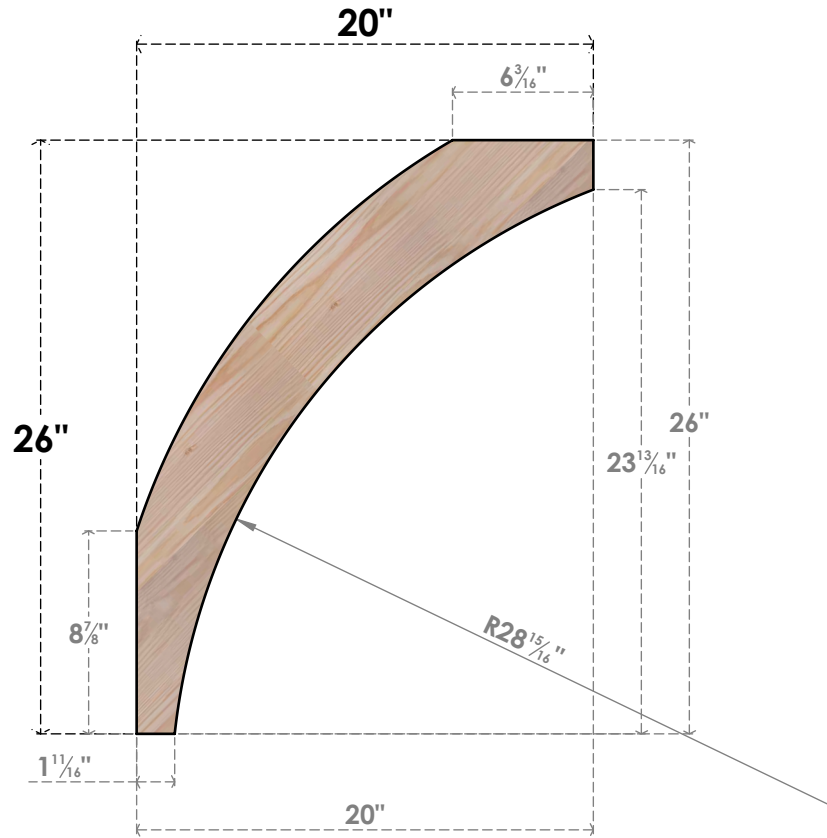

# BRC04X20X26THR00SDF

3 1/2"W X 20"D X 26"H THORTON SMOOTH BRACE, DOUGLAS FIR

**SIDE**

**FRONT**

EKENA MILLWORK  
 2300 WEST MAIN ST.  
 CLARKSVILLE, TX 75426  
 TOLL FREE: 866-607-0453  
 WWW.EKENAMILLWORK.COM