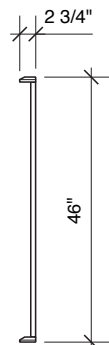

FRONT VIEW

SIDE VIEW

\*\*Note: 6 Drawer Dresser and Mirror Sold separately.

**Mirror Box Dimensions**

	H	W	L	m3
mm	100	1200	1260	0.151 m3
inches	3 7/8"	47 1/4"	49 5/8"	5.34 cu.ft.

**Box Weight**

	Net	Gross
Kg	16	18
lbs	35	40

FRONT VIEW

SIDE VIEW

**6 Drawer Dresser Box Dimensions**

	H	W	L	m3
mm	520	840	1620	0.708 m3
inches	20 1/2"	33 1/8"	63 3/4"	24.99 cu.ft.

**Box Weight**

	Net	Gross
Kg	67.5	68.5
lbs	149	151

Assembled Product and Carton Dimensions\*

*6 Drawer Dresser with Mirror*

\*Please note. The above weights and measures may be subject to change without notice.