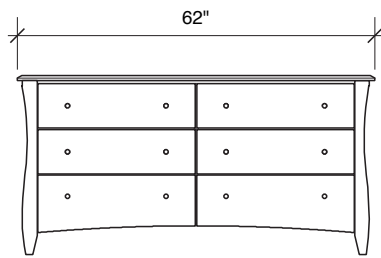

FRONT VIEW

SIDE VIEW

\*\*Note: 6 Drawer Dresser and Mirror Sold separately.

**Mirror Box Dimensions**

	H	W	L	m3
mm	100	1200	1260	0.151 m3
inches	3 7/8"	47 1/4"	49 5/8"	5.34 cu.ft.

**Box Weight**

	Net	Gross
Kg	16	18
lbs	35	40

FRONT VIEW

SIDE VIEW

**6 Drawer Dresser Box Dimensions**

	H	W	L	m3
mm	520	840	1620	0.708 m3
inches	20 1/2"	33 1/8"	63 3/4"	24.99 cu.ft.

**Box Weight**

	Net	Gross
Kg	67.5	68.5
lbs	149	151

Assembled Product and Carton Dimensions\*

*6 Drawer Dresser with Mirror*

\*Please note. The above weights and measures may be subject to change without notice.