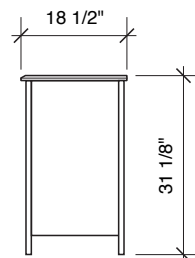

FRONT VIEW

SIDE VIEW

\*\*Note: 6 Drawer Dresser and Mirror Sold separately.

**Mirror Box Dimensions**

	H	W	L	m3
mm	100	1200	1260	0.151 m3
inches	3 7/8"	47 1/4"	49 5/8"	5.34 cu.ft.

**Box Weight**

	Net	Gross
Kg	16	18
lbs	35	40

FRONT VIEW

SIDE VIEW

**6 Drawer Dresser Box Dimensions**

	H	W	L	m3
mm	520	840	1620	0.708 m3
inches	20 1/2"	33 1/8"	63 3/4"	24.99 cu.ft.

**Box Weight**

	Net	Gross
Kg	67.5	68.5
lbs	149	151

Assembled Product and Carton Dimensions\*

*6 Drawer Dresser with Mirror*

\*Please note. The above weights and measures may be subject to change without notice.