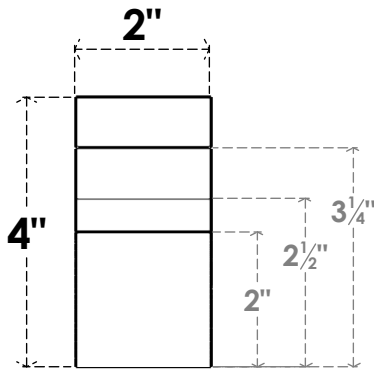

ITEM NUMBER: RFTURS020X04000X24000X004MON00RCPR

2"W X 4"H X 24"L TIMBERTHANE ROUGH CEDAR MONTEREY FAUX WOOD SOLID RAFTER TAIL, 4"L END, PRIMED TAN

SIDE PROFILE

FRONT PROFILE

ISOMETRIC

GENERATED DATE : 03/02/2023