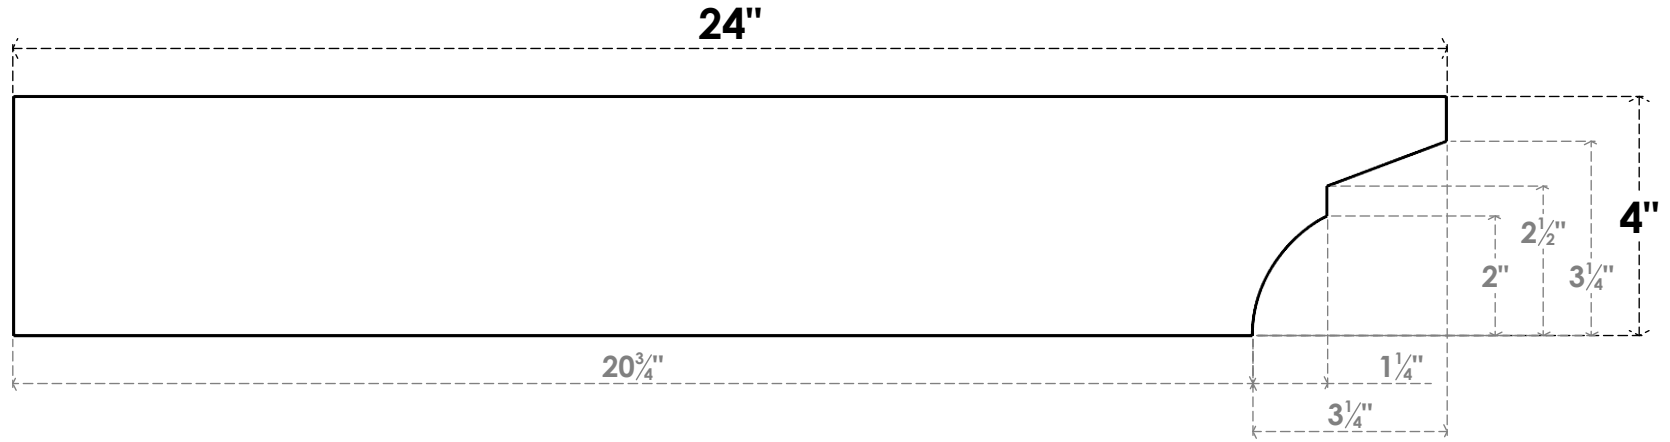

ITEM NUMBER: RFTURS020X04000X24000X004MON00RCPR

2"W X 4"H X 24"L TIMBERTHANE ROUGH CEDAR MONTEREY FAUX WOOD SOLID RAFTER TAIL, 4"L END, PRIMED TAN

SIDE PROFILE

FRONT PROFILE

ISOMETRIC

GENERATED DATE : 03/02/2023