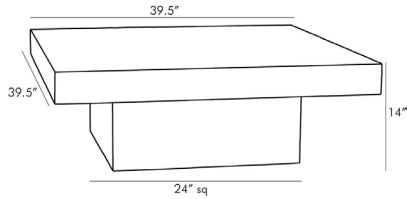

## CAMPBELL COCKTAIL TABLE

5568

H: 14 IN, W: 39.5 IN, D: 39.5 IN

Sandblasted Soft Black Waxed

Contract Recommendations: Add Coating

Inspired by the rich rustic quality of our Scout Side Table we've designed a cocktail version in its image-crafted from blackened wood which is first sandblasted to give an intense charred wood finish that you can see and feel. The top uniquely has an added brushed texture and a slight gloss is achieved from a final wax coat delivering a modern polish. The large-scale top extends over the base to create a floating effect-a great focal point for a contemporary living space.

### DIMENSIONS

Foot Print	4 IN W: 24 IN, D: 24 IN
------------	----------------------------