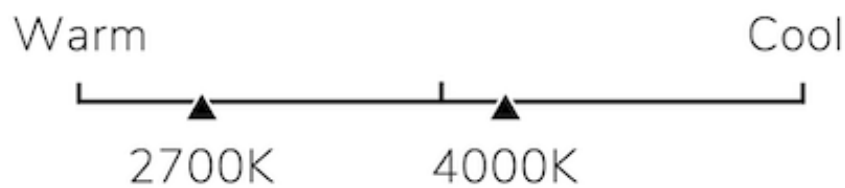

Lighting Specifications

Brightness 600 lumens

Estimated Yearly Energy Cost \$ 1.20

Based on 3 hrs/day
11c/kWh Cost depends
on rates and use

Life in Years 22.8 Years
Based on 3 hrs/day

Color Appearance

Energy Used 9.9 watts