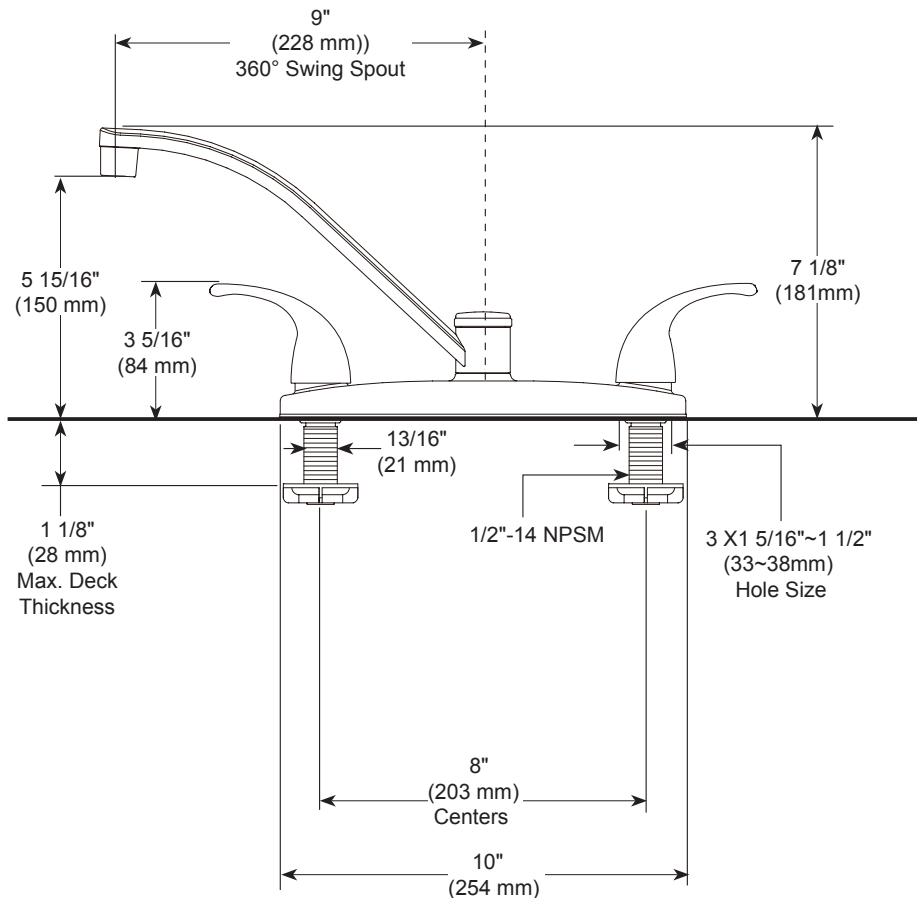

PEERLESS®

P299208LF-▲

KITCHEN FAUCETS

- Two Handle Deck Mount
- 3 Hole Sink Applications

STANDARD SPECIFICATIONS:

- Max. flow rate 1.5 gpm @ 60 psi, 5.7 L/min @ 414 kPa
- Ceramic cartridge
- 8" (203 mm) centerset
- Spout rotates 360°
- 1/2" -14 NPSM threaded male inlet shanks