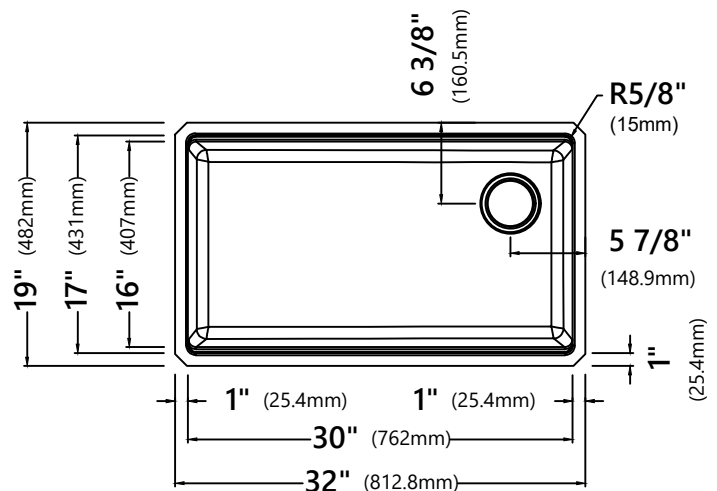

KGUW2-33

32 Inch Single Bowl Granite Undermount Kitchen Sink

Kräus®

SPECIFICATION SHEET

Sink Dimensions

Overall Dimensions: 32" x 19"

Bowl Dimensions: 30" x 16"

Sink Depth: 10"

Features

- Granite Composite
- Undermount Single Bowl Sink
- Required Minimum Cabinet Size: 36" Left to Right, 24" Front to Back
- Rear Off-Set Drain
- 3 1/2" Drain Opening

Accessories Included

- Cutting Board KCB-WS301SA
- Kitchen Sink Strainer ST-4
- Kitchen Rolling Mat KRM-11BL

Available Colors

- Metallic Black
- Metallic Brown
- Metallic Grey

CODES/STANDARDS:

Product Certification

cUPC CSA B45.5/IAPMO Z124

NOTE: Although Kraus granite and quartz composite sinks are highly heat resistant, placing hot items right from the stove or oven directly into the sink may cause surface discoloration. Consider using a trivet or rolling mat for extremely hot items to avoid potential heat damage.

NOTE: It is not recommended to install this sink with a negative reveal. Doing so will prohibit the use of any workstation accessories as they will not fit.

Warranty

Kraus Limited Lifetime Warranty

see website for details www.kraususa.com

Kraus USA Customer Service

1.800.775.0703 | customerservice@kraususa.com

REV. September 6, 2024