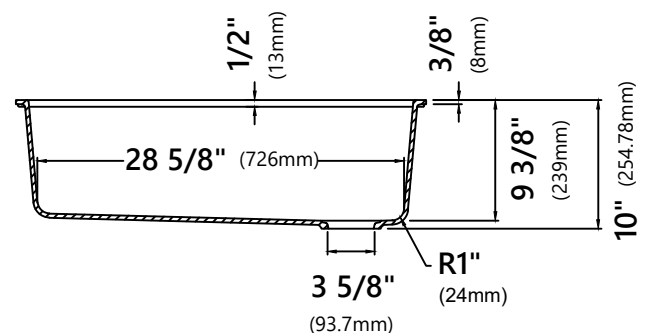

KGUW2-33

32 Inch Single Bowl Granite Undermount Kitchen Sink

Kräus®

SPECIFICATION SHEET

Sink Dimensions

Overall Dimensions: 32" x 19"

Bowl Dimensions: 30" x 16"

Sink Depth: 10"

Features

- Granite Composite
- Undermount Single Bowl Sink
- Required Minimum Cabinet Size: 36" Left to Right, 24" Front to Back
- Rear Off-Set Drain
- 3 1/2" Drain Opening

Accessories Included

- Cutting Board KCB-WS301SA
- Kitchen Sink Strainer ST-4
- Kitchen Rolling Mat KRM-11BL

Available Colors

- Metallic Black
- Metallic Brown
- Metallic Grey

CODES/STANDARDS:

Product Certification

cUPC CSA B45.5/IAPMO Z124

NOTE: Although Kraus granite and quartz composite sinks are highly heat resistant, placing hot items right from the stove or oven directly into the sink may cause surface discoloration. Consider using a trivet or rolling mat for extremely hot items to avoid potential heat damage.

NOTE: It is not recommended to install this sink with a negative reveal. Doing so will prohibit the use of any workstation accessories as they will not fit.

Warranty

Kraus Limited Lifetime Warranty

see website for details www.kraususa.com

Kraus USA Customer Service

1.800.775.0703 | customerservice@kraususa.com

REV. September 6, 2024