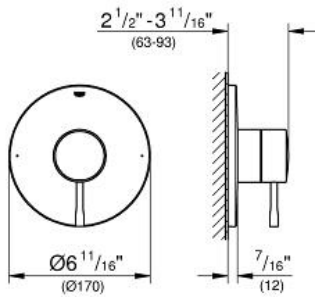

ESSENCE
Pressure Balance Valve Trim
MODEL # 19347A01

Pure Freude
an Wasser

GROHE

ADA

C

Product Description:
ESSENCE
Pressure Balance Valve Trim

Standard Specification:

- Final installation set for:
- Requires GrohFlex Universal Rough-In Box (35 026 000)
- **GROHE StarLight** finish