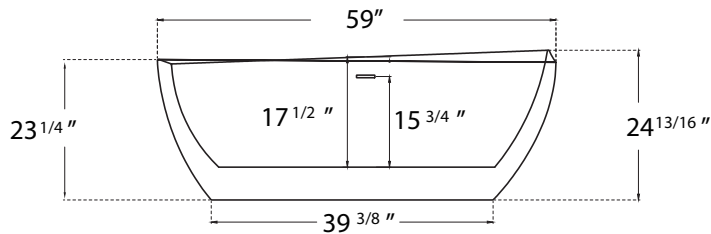

# DIMENSION DETAILS

#### Z31E0S-59"

ADJUSTABLE FOOT: 4 PCS

(Side View)

(Top View)