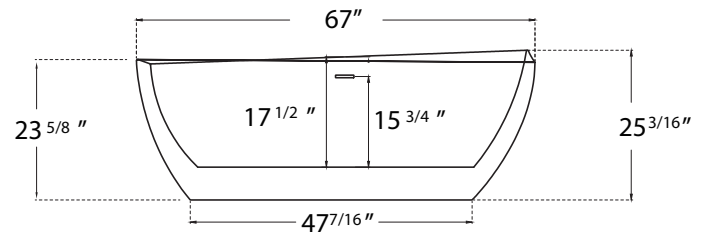

# DIMENSION DETAILS

#### Z31E0S-59"

ADJUSTABLE FOOT: 4 PCS

(Side View)

(Top View)

#### Z31E0S-67"

ADJUSTABLE FOOT: 6 PCS

(Side View)

(Top View)