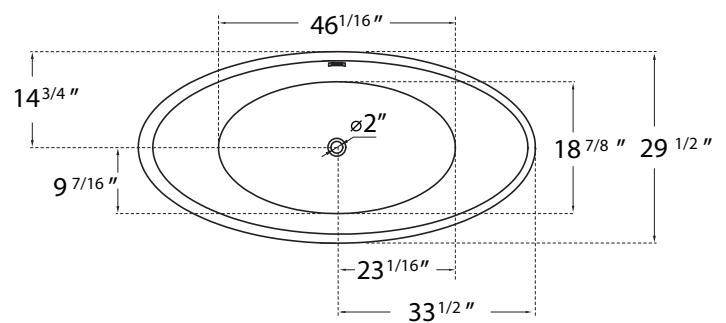

# DIMENSION DETAILS

#### Z31E0S-59"

ADJUSTABLE FOOT: 4 PCS

(Side View)

(Top View)

#### Z31E0S-67"

ADJUSTABLE FOOT: 6 PCS

(Side View)

(Top View)