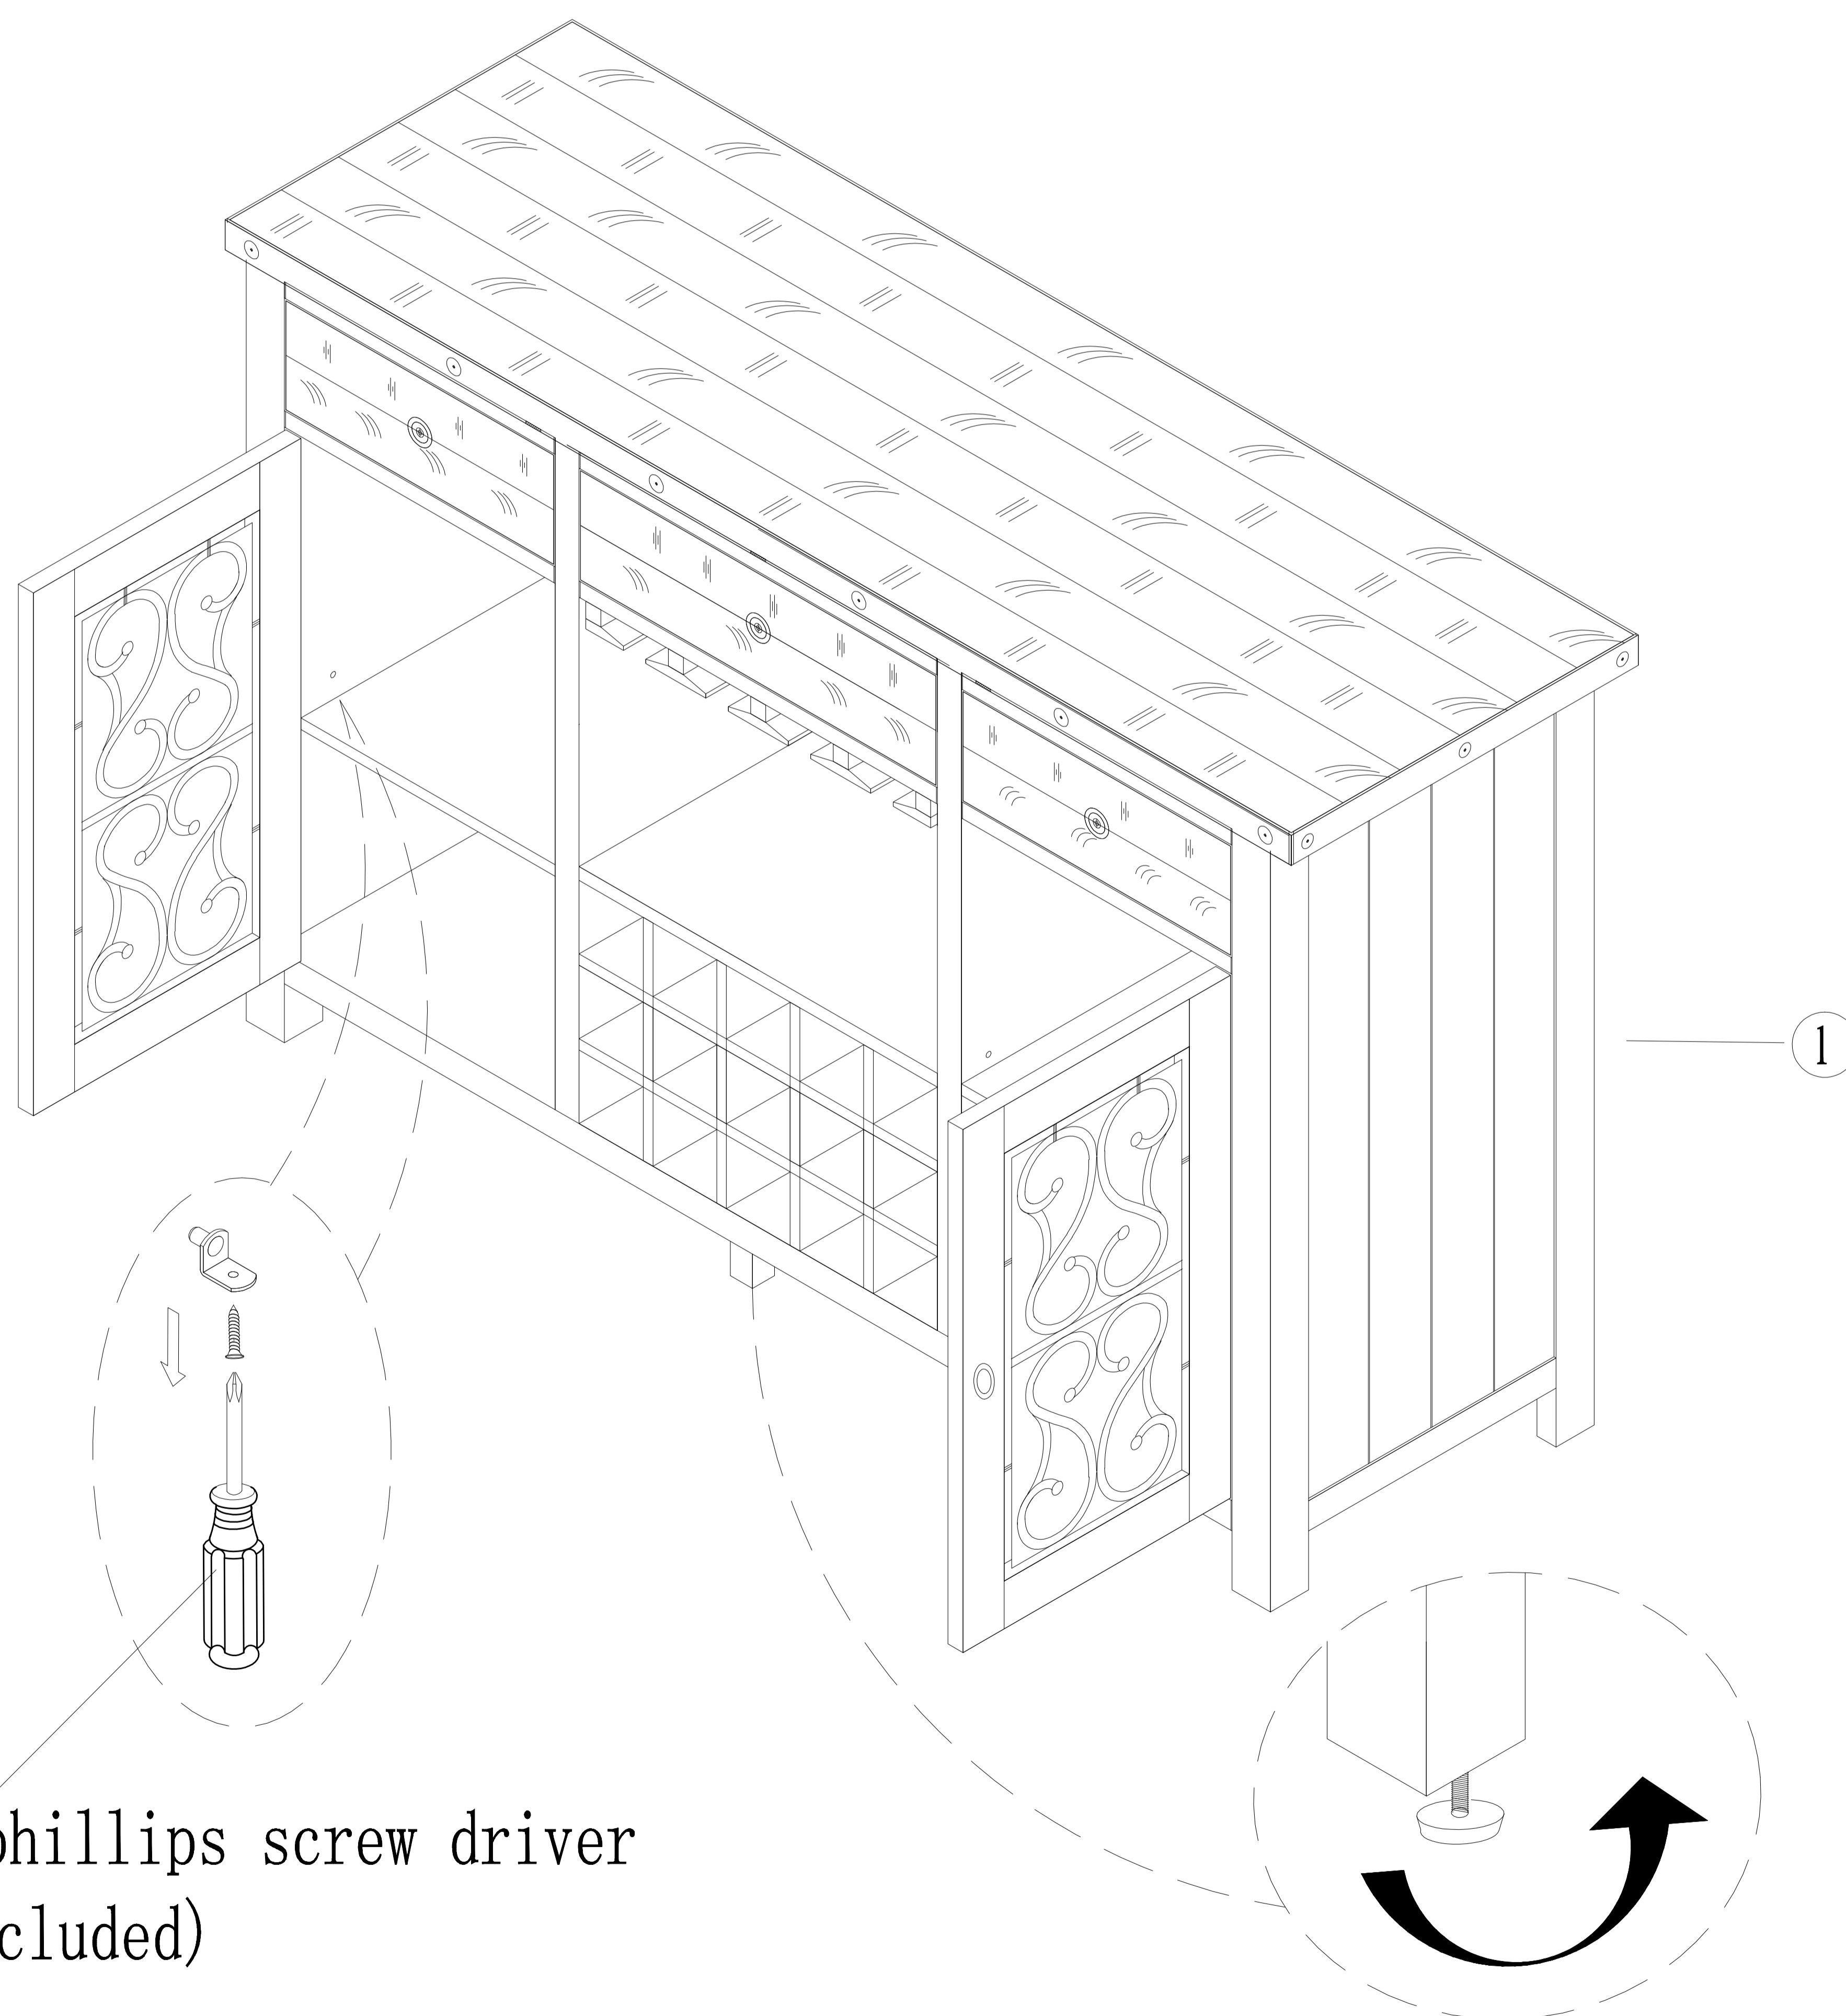

ASSEMBLY INSTRUCTION FOR ACME FURNITURE

MODEL #DN00983 SERVER

Thank you for purchasing this quality product. Be sure to check all packing material carefully for small parts which may have come loose inside the carton during shipment. Separate, identify and count all parts and metal hardware. Compare with parts list to be sure all parts are present. If any part are missing or damaged, please contact your local furniture dealer. For efficient and speedy service, please indicate the model number and code letter of part needed.

*** Do not fully tighten screws until fully assembled ***

COMPONENT PARTS		
DESCRIPTION	PART NAME	Q'TY(PCS)
①	SERVER	1PC

Short phillips screw driver
(not included)

Adjustable Levelers