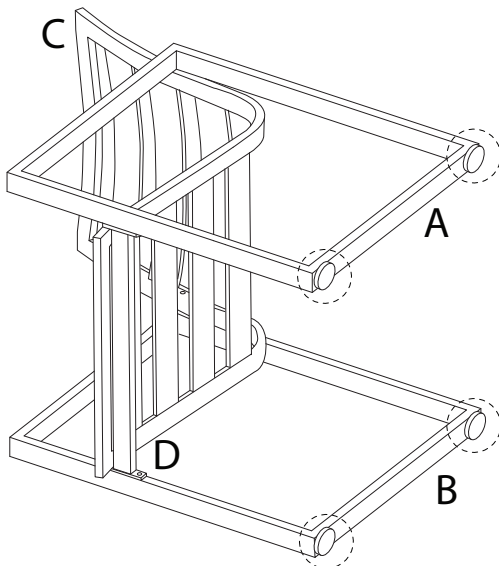

| | | |
|--|--|---|
| An icon showing an L-shaped metal bracket inside a circle. To its right is a power drill with a diagonal line through it, indicating it should not be used. | A warning triangle containing an exclamation mark. | A clock face showing approximately 12:30. |
| An icon showing a rectangular block on a surface with a hatched pattern. To its right is the same block with a screw being inserted into it, crossed out with a diagonal line. | A warning triangle containing an exclamation mark. | A simple line drawing of a person. |
| | | 30' |
| | | 1 |

1

2

3

E
M6
x
15
x 2

G
x 2

I
x 1

4

H
x 4