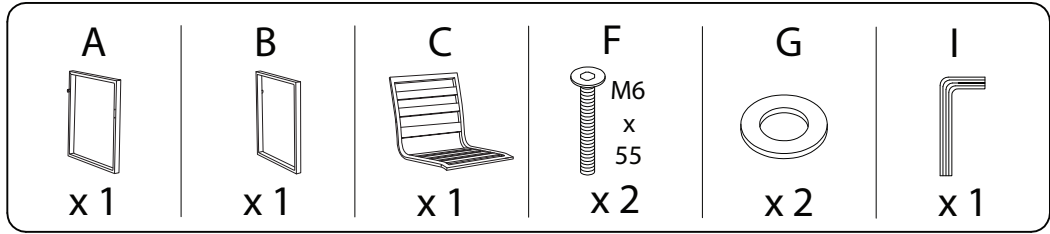

| | | |
|--|--|---|
| An icon showing an L-shaped metal bracket inside a circle. To its right is a power drill with a diagonal line through it, indicating it should not be used. | A warning triangle containing an exclamation mark. | A clock face showing approximately 12:30. |
| An icon showing a rectangular block on a surface with a hatched pattern. To its right is the same block with a screw being inserted into it, crossed out with a diagonal line. | A warning triangle containing an exclamation mark. | A simple line drawing of a person. |
| | | 30' |
| | | 1 |

1

2

3

E
M6
x
15
x 2

G
x 2

I
x 1

4

H
x 4