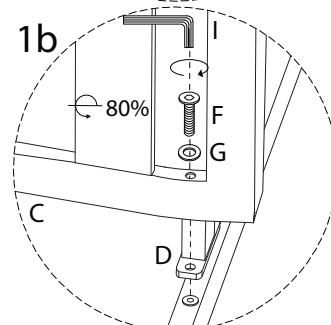

| | | |
|--|--|---|
| An icon showing an L-shaped metal bracket inside a circle. To its right is a power drill with a diagonal line through it, indicating it should not be used. | A warning triangle containing an exclamation mark. | A clock face showing approximately 12:30. |
| An icon showing a rectangular block on a surface with a hatched pattern. To its right is the same block with a screw being inserted into it, crossed out with a diagonal line. | A warning triangle containing an exclamation mark. | A simple line drawing of a person. |
| | | 30' |
| | | 1 |

1

2

3

E
M6
x
15
x 2

G
x 2

I
x 1

4

H
x 4