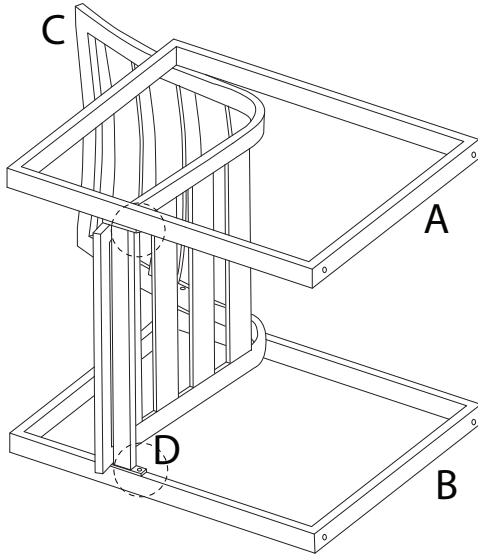

| | | |
|--|--|---|
| An icon showing an L-shaped metal bracket inside a circle. To its right is a power drill with a diagonal line through it, indicating it should not be used. | A warning triangle containing an exclamation mark. | A clock face showing approximately 12:30. |
| An icon showing a rectangular block on a surface with a hatched pattern. To its right is the same block with a screw being inserted into it, crossed out with a diagonal line. | A warning triangle containing an exclamation mark. | A simple line drawing of a person. |
| | | 30' |
| | | 1 |

1

2

3

E
M6
x
15
x 2

G
x 2

I
x 1

4

H
x 4