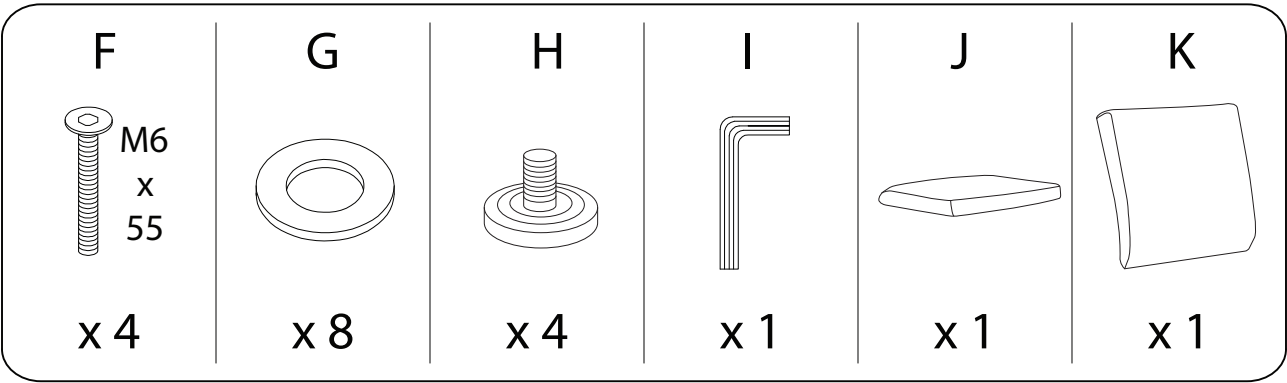

| | | |
|--|--|---|
| An icon showing an L-shaped metal bracket inside a circle. To its right is a power drill with a diagonal line through it, indicating it should not be used. | A warning triangle containing an exclamation mark. | A clock face showing approximately 12:30. |
| An icon showing a rectangular block on a surface with a hatched pattern. To its right is the same block with a screw being inserted into it, crossed out with a diagonal line. | A warning triangle containing an exclamation mark. | A simple line drawing of a person. |
| | | 30' |
| | | 1 |

1

2

3

E
M6
x
15
x 2

G
x 2

I
x 1

4

H
x 4