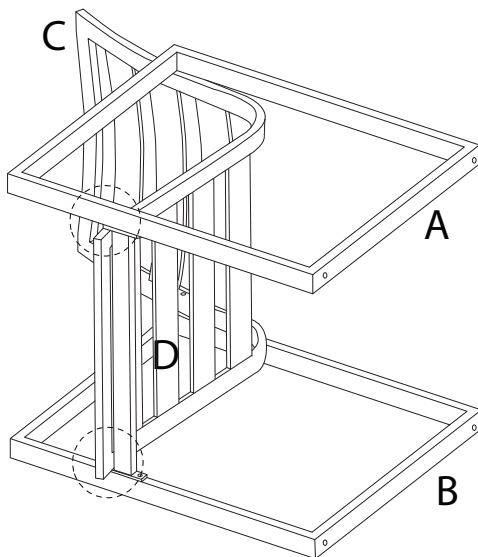

| | | |
|--|--|---|
| An icon showing an L-shaped metal bracket inside a circle. To its right is a power drill with a diagonal line through it, indicating it should not be used. | A warning triangle containing an exclamation mark. | A clock face showing approximately 12:30. |
| An icon showing a rectangular block on a surface with a hatched pattern. To its right is the same block with a screw being inserted into it, crossed out with a diagonal line. | A warning triangle containing an exclamation mark. | A simple line drawing of a person. |
| | | 30' |
| | | 1 |

1

2

3

E
M6
x
15
x 2

G
x 2

I
x 1

4

H
x 4