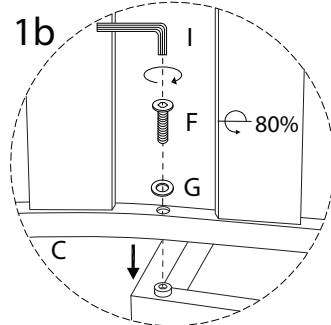

| | | |
|--|--|---|
| An icon showing an L-shaped metal bracket inside a circle. To its right is a power drill with a diagonal line through it, indicating it should not be used. | A warning triangle containing an exclamation mark. | A clock face showing approximately 12:30. |
| An icon showing a rectangular block on a surface with a hatched pattern. To its right is the same block with a screw being inserted into it, crossed out with a diagonal line. | A warning triangle containing an exclamation mark. | A simple line drawing of a person. |
| | | 30' |
| | | 1 |

1

2

3

E
M6
x
15
x 2

G
x 2

I
x 1

4

H
x 4