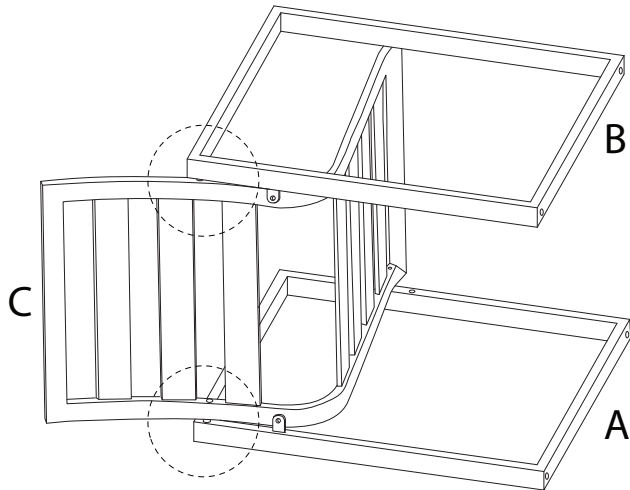

| | | |
|--|--|---|
| An icon showing an L-shaped metal bracket inside a circle. To its right is a power drill with a diagonal line through it, indicating it should not be used. | A warning triangle containing an exclamation mark. | A clock face showing approximately 12:30. |
| An icon showing a rectangular block on a surface with a hatched pattern. To its right is the same block with a screw being inserted into it, crossed out with a diagonal line. | A warning triangle containing an exclamation mark. | A simple line drawing of a person. |
| | | 30' |
| | | 1 |

1

2

3

E
M6
x
15
x 2

G
x 2

I
x 1

4

H
x 4