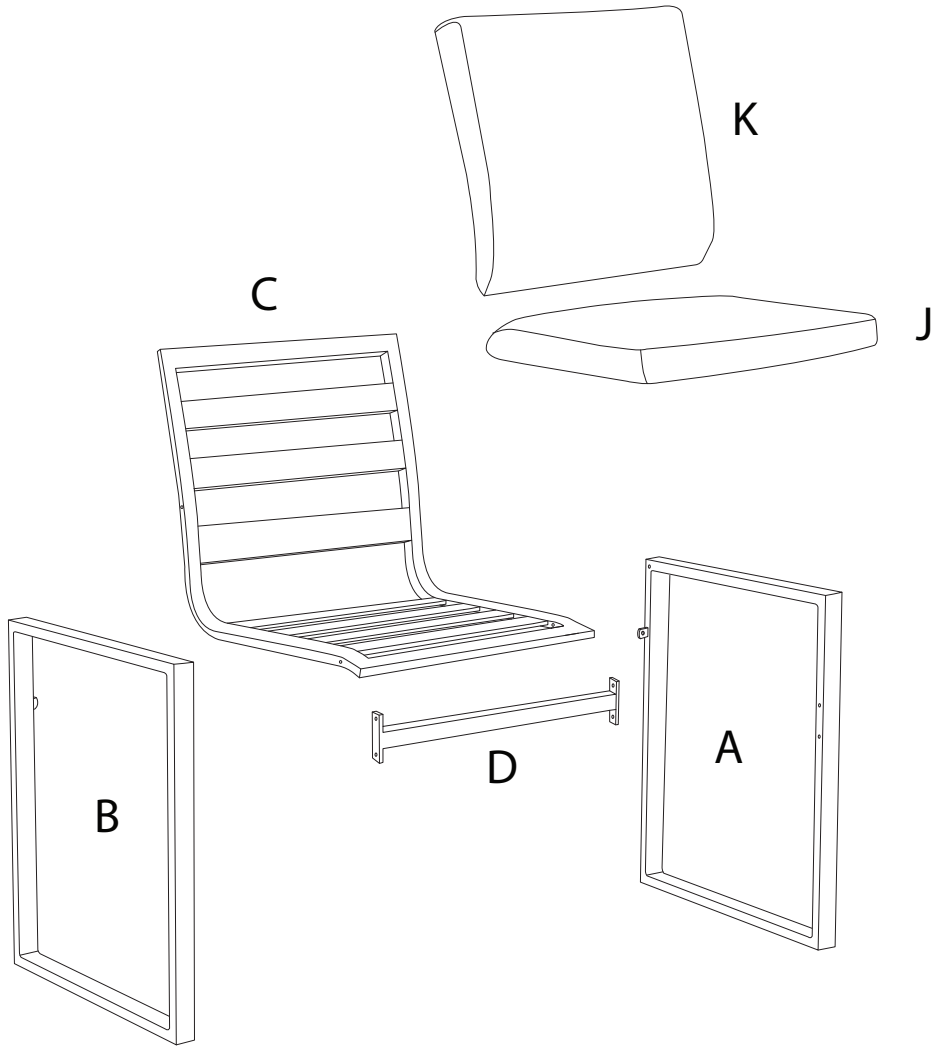

| | | |
|--|--|---|
| An icon showing an L-shaped metal bracket inside a circle. To its right is a power drill with a diagonal line through it, indicating it should not be used. | A warning triangle containing an exclamation mark. | A clock face showing approximately 12:30. |
| An icon showing a rectangular block on a surface with a hatched pattern. To its right is the same block with a screw being inserted into it, crossed out with a diagonal line. | A warning triangle containing an exclamation mark. | A simple line drawing of a person. |
| | | 30' |
| | | 1 |

1

2

3

E
M6
x
15
x 2

G
x 2

I
x 1

4

H
x 4