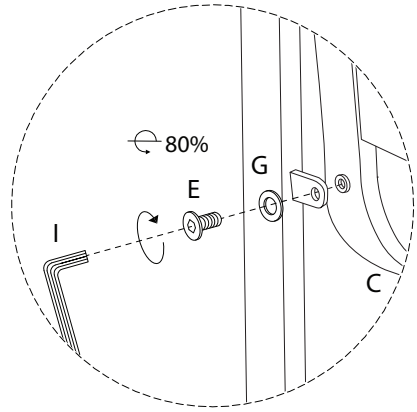

5

E
M6
x
15
x2

G
x2

I
x1