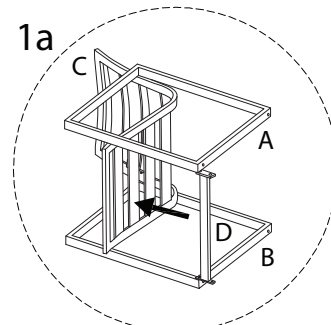

| | | |
|--|--|---|
| An icon showing an L-shaped metal bracket inside a circle. To its right is a power drill with a diagonal line through it, indicating it should not be used. | A warning triangle containing an exclamation mark. | A clock face showing approximately 12:30. |
| An icon showing a rectangular block on a surface with a hatched pattern. To its right is the same block with a screw being inserted into it, crossed out with a diagonal line. | A warning triangle containing an exclamation mark. | A simple line drawing of a person. |
| | | 30' |
| | | 1 |

1

2

3

E
M6
x
15
x 2

G
x 2

I
x 1

4

H
x 4