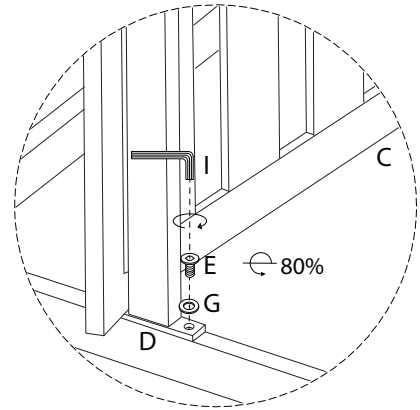

| | | |
|--|--|---|
| An icon showing an L-shaped metal bracket inside a circle. To its right is a power drill with a diagonal line through it, indicating it should not be used. | A warning triangle containing an exclamation mark. | A clock face showing approximately 12:30. |
| An icon showing a rectangular block on a surface with a hatched pattern. To its right is the same block with a screw being inserted into it, crossed out with a diagonal line. | A warning triangle containing an exclamation mark. | A simple line drawing of a person. |
| | | 30' |
| | | 1 |

1

2

3

E
M6
x
15
x 2

G
x 2

I
x 1

4

H
x 4