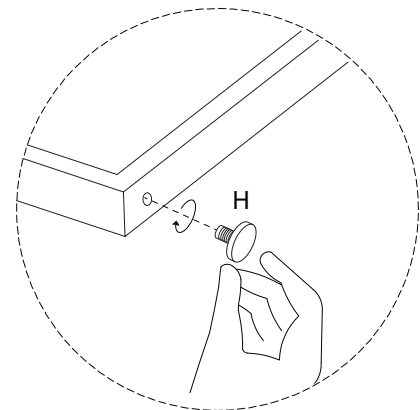

| | | |
|--|--|---|
| An icon showing an L-shaped metal bracket inside a circle. To its right is a power drill with a diagonal line through it, indicating it should not be used. | A warning triangle containing an exclamation mark. | A clock face showing approximately 12:30. |
| An icon showing a rectangular block on a surface with a hatched pattern. To its right is the same block with a screw being inserted into it, crossed out with a diagonal line. | A warning triangle containing an exclamation mark. | A simple line drawing of a person. |
| | | 30' |
| | | 1 |

1

2

3

E
M6
x
15
x 2

G
x 2

I
x 1

4

H
x 4