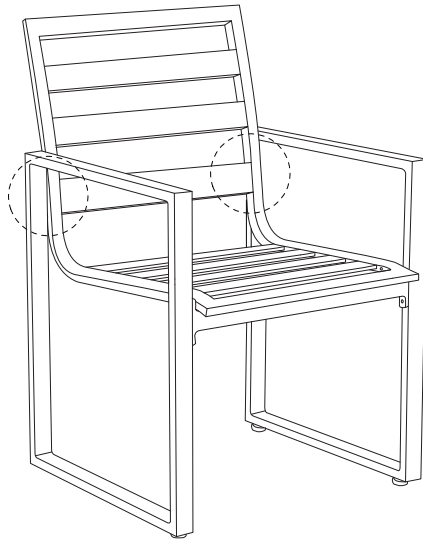

5

E
M6
x
15
x2

G
x2

I
x1