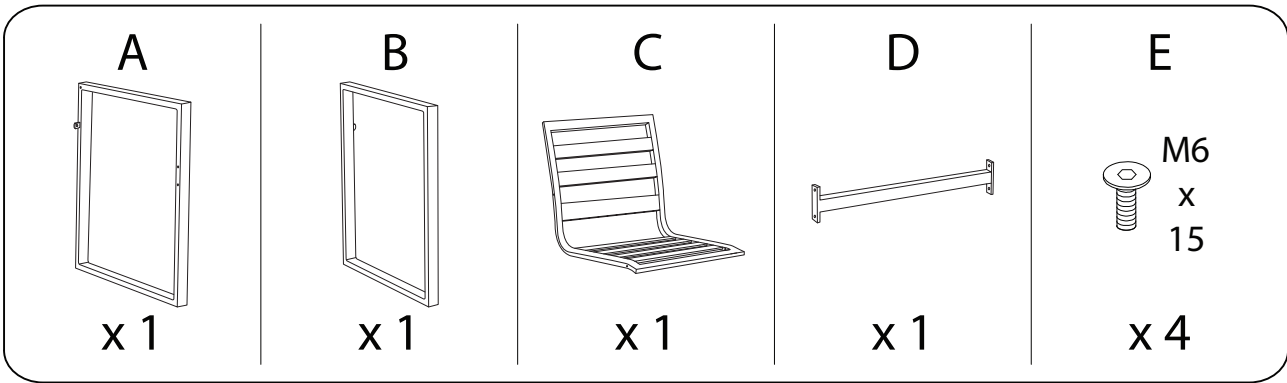

| | | |
|--|--|---|
| An icon showing an L-shaped metal bracket inside a circle. To its right is a power drill with a diagonal line through it, indicating it should not be used. | A warning triangle containing an exclamation mark. | A clock face showing approximately 12:30. |
| An icon showing a rectangular block on a surface with a hatched pattern. To its right is the same block with a screw being inserted into it, crossed out with a diagonal line. | A warning triangle containing an exclamation mark. | A simple line drawing of a person. |
| | | 30' |
| | | 1 |

1

2

3

E
M6
x
15
x 2

G
x 2

I
x 1

4

H
x 4