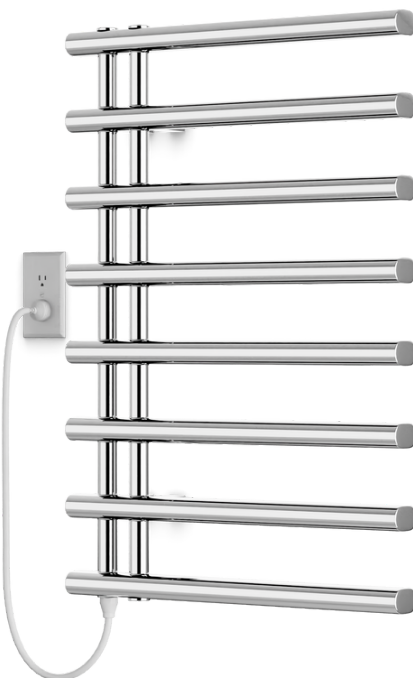

ML07550P

Linx Round 30" x 20" Plug-In Towel
Dryer

artos®

OPERATING SPECIFICATIONS

FEATURES

Towel warming, drying, and auxiliary heating.

ELEMENT

300W, 110V

CODES

UL Approved
CSA-US Approved

ML07550P

artos®

Linx Round 30" x 20" Plug-In Towel
Dryer

PRODUCT DIMENSIONS