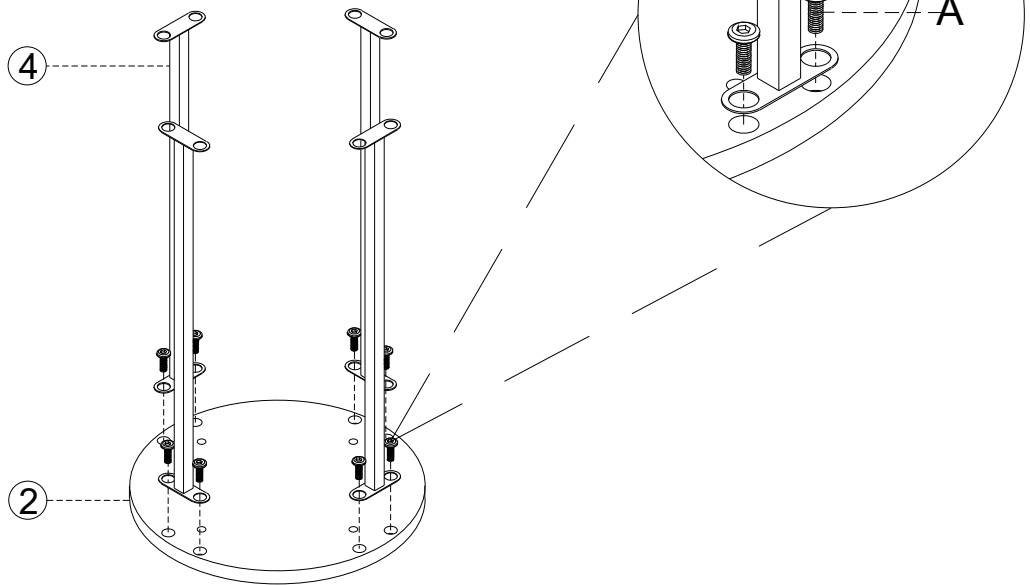

# TEA TABLE MODEL #BT302-B-CT50

①	X1	②	X1	③	X1	④	X4	⑤	X1
A	X16	B	X4	C	X4	D	X6	E	X1
<p>M8x16mm</p>		<p>M8x30mm</p>							

# STPE1

②	X1	④	X4	A	X16	E	X1
					M8x16mm		

# STPE2

③	X1	A	X16	E	X1
			M8x16mm		