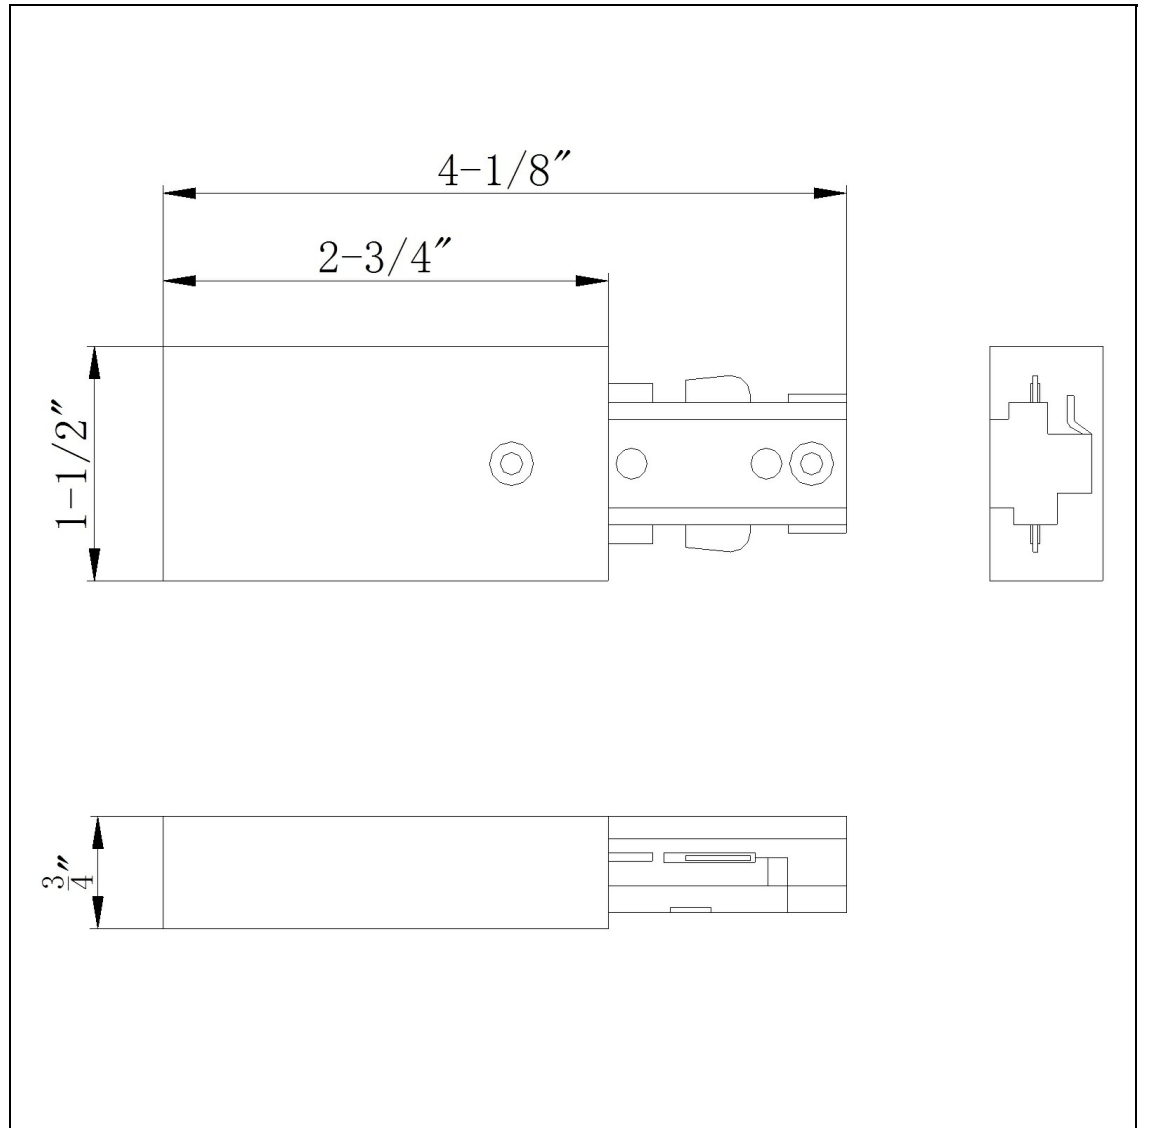

Product No. **HT-274-BS**

Description

LIVE END  
Durable Plastic Construction  
Ships in One Carton  
No Assembly Required  
Compatible with "H" Type Three Wire Single  
Circuit Track  
1.5" Height Live End Connector in Brushed  
Steel

Technical Specifications

<b>UPC</b>	020193067284
<b>Wattage</b>	N/A
<b>Lumen</b>	N/A
<b>Switch Type</b>	Track
<b>Bulb Base</b>	N/A
<b>Number of Lights</b>	N/A
<b>Color</b>	Brushed Steel
<b>Base Color</b>	Brushed Steel

<b>Carton 1 Dimensions</b>	10.50 x 10.00 x 10.00
<b>Carton 2 Dimensions</b>	0.00 x 0.00 x 10.00
<b>Package Dimensions</b>	L: 10.00 W: 10.00 H: 10.50