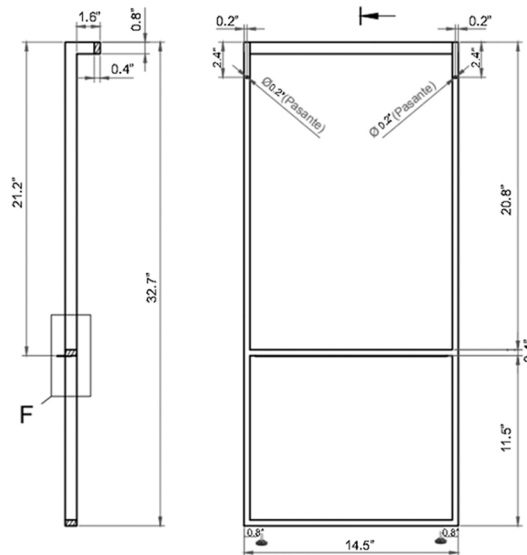

Collection Dalia	Model Dalia C120D.000	Dimensions Metric <i>1 inch = 2.54 cm</i> <i>1 inch = 25.4 mm</i>	 1051 Lea Drive - Collegeville, PA 19426 Tel. 215 513 9400 - Fax 610 831 0215 www.ws bathcollections.com - info@ws bathcollections.com
------------------------------	-----------------------------------	---	---

Model | Dalia C120D

Dimensions Metric

1 inch = 2.54 cm
1 inch = 25.4 mm

WS[®] BATH COLLECTIONS

1051 Lea Drive - Collegeville, PA 19426
Tel. 215 513 9400 - Fax 610 831 0215
www.ws bathcollections.com - info@ws bathcollections.com

SKU# | Options

- Dalia LS3 BM | Matte Black

Collection | Dalia

Model | Dalia LS1
Dalia LS2
Dalia LS3

Dimensions Metric
1 inch = 2.54 cm
1 inch = 25.4 mm

1051 Lea Drive - Collegeville, PA 19426
Tel. 215 513 9400 - Fax 610 831 0215
www.ws bathcollections.com - info@ws bathcollections.com