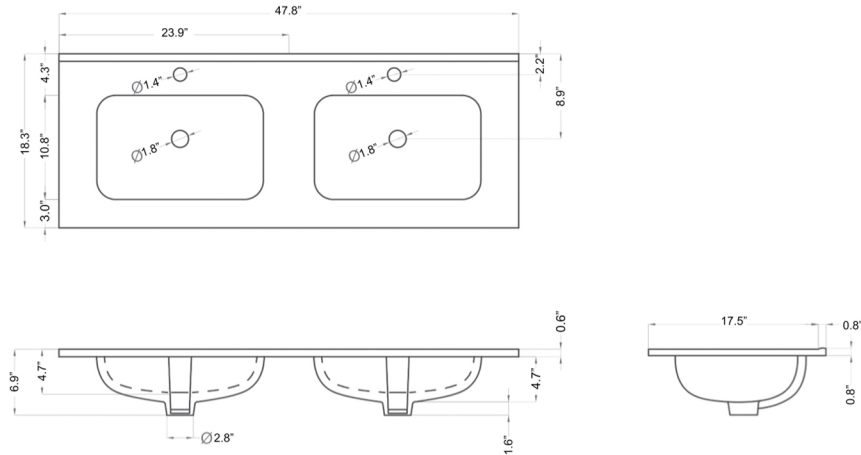

Collection Dalia	Model Dalia C120D.000	Dimensions Metric <i>1 inch = 2.54 cm</i> <i>1 inch = 25.4 mm</i>	 1051 Lea Drive - Collegeville, PA 19426 Tel. 215 513 9400 - Fax 610 831 0215 www.ws bathcollections.com - info@ws bathcollections.com
------------------------------	-----------------------------------	---	---

Dalia C120D

Sink

Base Unit

Technical information

Organizer unit.

Hettich sliding system.

Adjustable front.

Glossy lacquered finish.

Model | Dalia C120D

Dimensions Metric

1 inch = 2.54 cm
1 inch = 25.4 mm

WS[®] BATH COLLECTIONS

1051 Lea Drive - Collegeville, PA 19426
Tel. 215 513 9400 - Fax 610 831 0215
www.ws bathcollections.com - info@ws bathcollections.com

SKU# | Options

- Dalia LS3 BM | Matte Black

Collection | Dalia

Model | Dalia LS1
Dalia LS2
Dalia LS3

Dimensions Metric
1 inch = 2.54 cm
1 inch = 25.4 mm

1051 Lea Drive - Collegeville, PA 19426
Tel. 215 513 9400 - Fax 610 831 0215
www.ws bathcollections.com - info@ws bathcollections.com