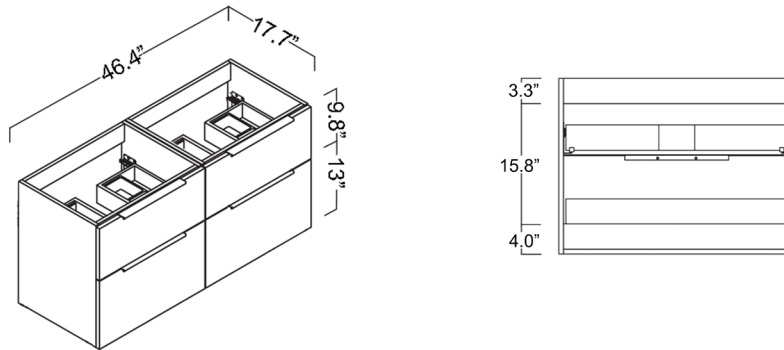

Technical information

Organizer unit.

Hettich sliding system.

Adjustable front.

Glossy lacquered finish.

Soft close.

- Height and depth adjustable suspension with anti-detachment system.
- 2 adjustable drawers and door with silentslow closing and metal handles.
- 19 mm front / 16 mm side panels.

Collection | Dalia

Model | Dalia C120D

Dimensions Metric

1 inch = 2.54 cm
1 inch = 25.4 mm

WS® BATH COLLECTIONS

1051 Lea Drive - Collegeville, PA 19426
Tel. 215 513 9400 - Fax 610 831 0215
www.ws bathcollections.com - info@ws bathcollections.com