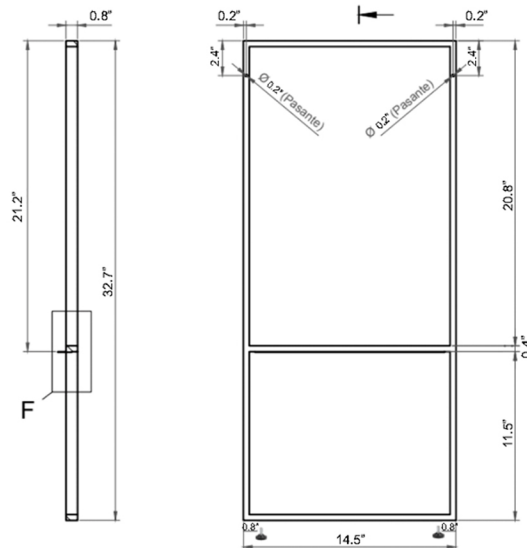

Dalia LS2

SKU# | Options

- •Dalia LS2 BM | Matte Black