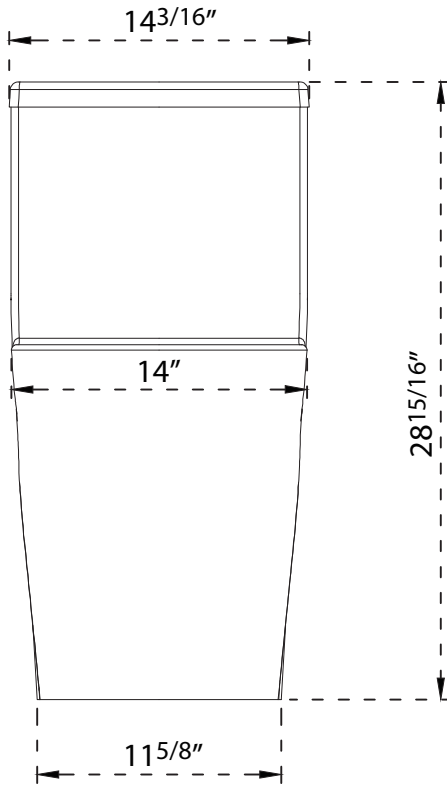

DIMENSION DETAILS

ONE-PIECE TOILET

PRODUCT
INSTRUCTION
VIDEO

GP-AT8027

(AT8027)

PRODUCT SIZE

Front View

Top View

Side View