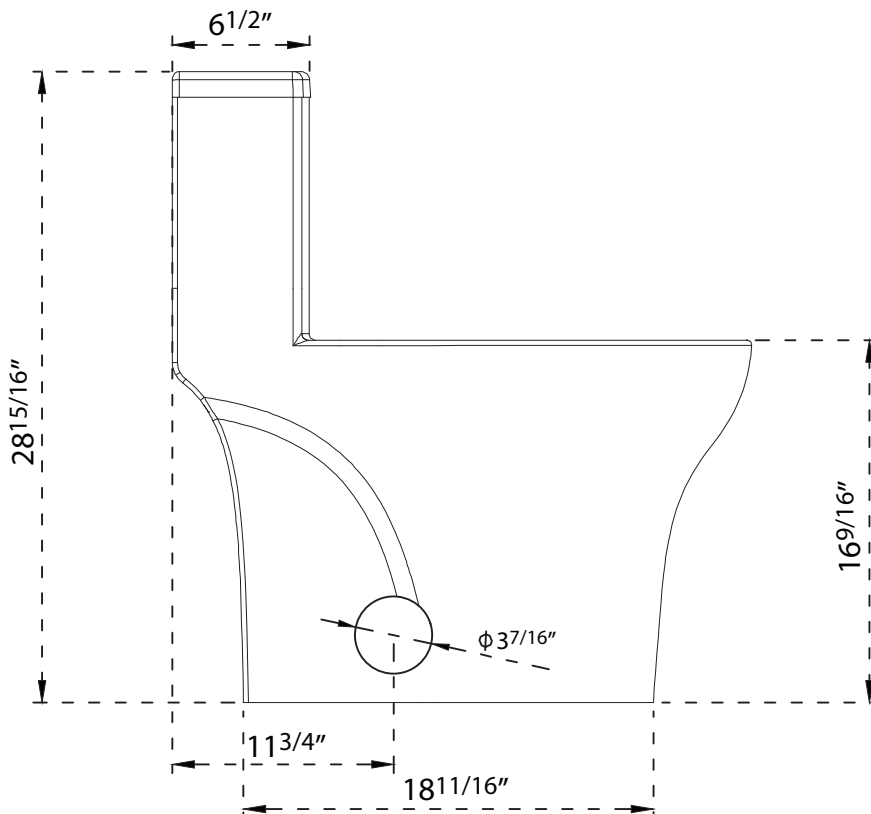

DIMENSION DETAILS

ONE-PIECE TOILET

PRODUCT
INSTRUCTION
VIDEO

GP-AT8027

(AT8027)

PRODUCT SIZE

Front View

Top View

Side View