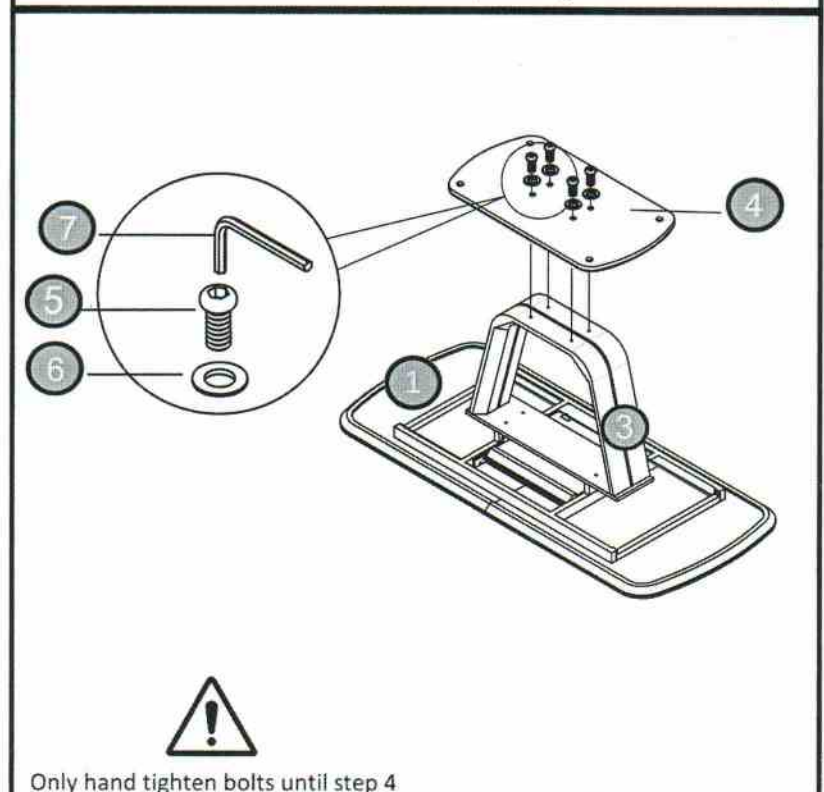

Fix part ① & ② with part ⑤

Fix part ③ & ② with part ⑤

Note:

Keep the contact surface clean to avoid scratching the Glass Top.

Step 2

Fix part ④ & part ③ with part ⑤

Lazzaro Dining Table Ext 1200/1600

Assembly Instructions

Assembly

Step 3

Turn back to the normal level.

Extend the table after opening the lock under the table top.

Pull the handle to unfold

Lazzaro Dining Table Ext 1200/1600

Assembly Instructions

Assembly