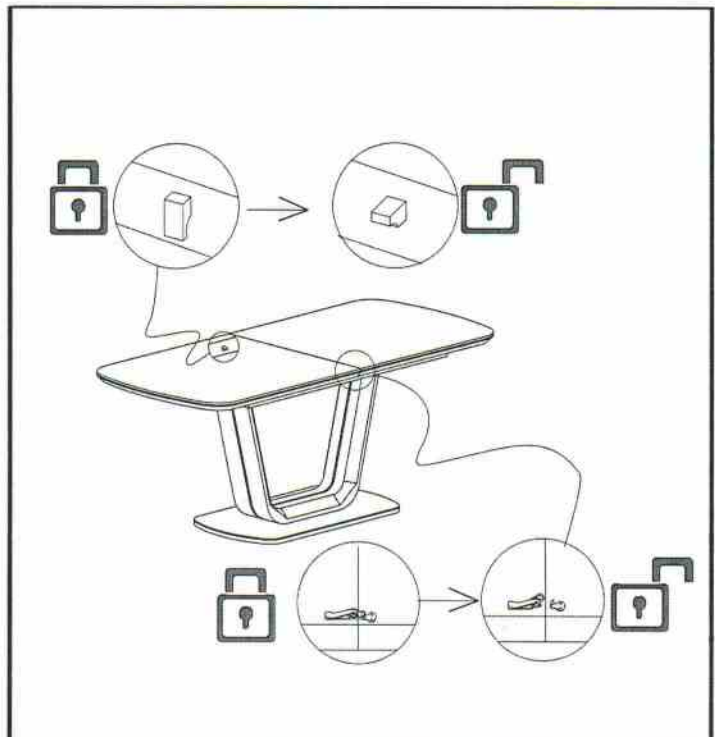

 <p>① X-1</p>	 <p>② X-1</p>	 <p>③ X-1</p>	 <p>④ X-1</p>
 <p>⑤ X-12</p>		 <p>⑥ X-12</p>	
 <p>⑦ X-1</p>		<p>5#</p>	

Lazzaro Dining Table Ext 1200/1600

Assembly Instructions

Assembly

Step 1

Make table top opposite

Fix part ① & ② with part ⑤

Fix part ③ & ② with part ⑤

Note:

Keep the contact surface clean to avoid scratching the Glass Top.

Step 2

Fix part ④ & part ③ with part ⑤

Lazzaro Dining Table Ext 1200/1600

Assembly Instructions

Assembly

Step 3

Turn back to the normal level.

Extend the table after opening the lock under the table top.

Pull the handle to unfold

Lazzaro Dining Table Ext 1200/1600

Assembly Instructions

Assembly