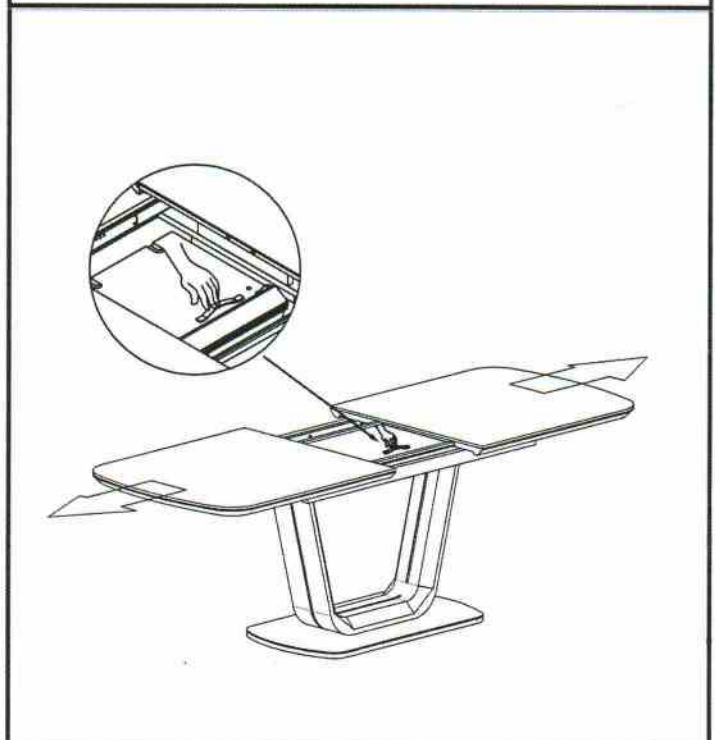

Fix part ① & ② with part ⑤

Fix part ③ & ② with part ⑤

Note:

Keep the contact surface clean to avoid scratching the Glass Top.

Step 2

Fix part ④ & part ③ with part ⑤

Lazzaro Dining Table Ext 1200/1600

Assembly Instructions

Assembly

Step 3

Turn back to the normal level.

Extend the table after opening the lock under the table top.

Pull the handle to unfold

Lazzaro Dining Table Ext 1200/1600

Assembly Instructions

Assembly