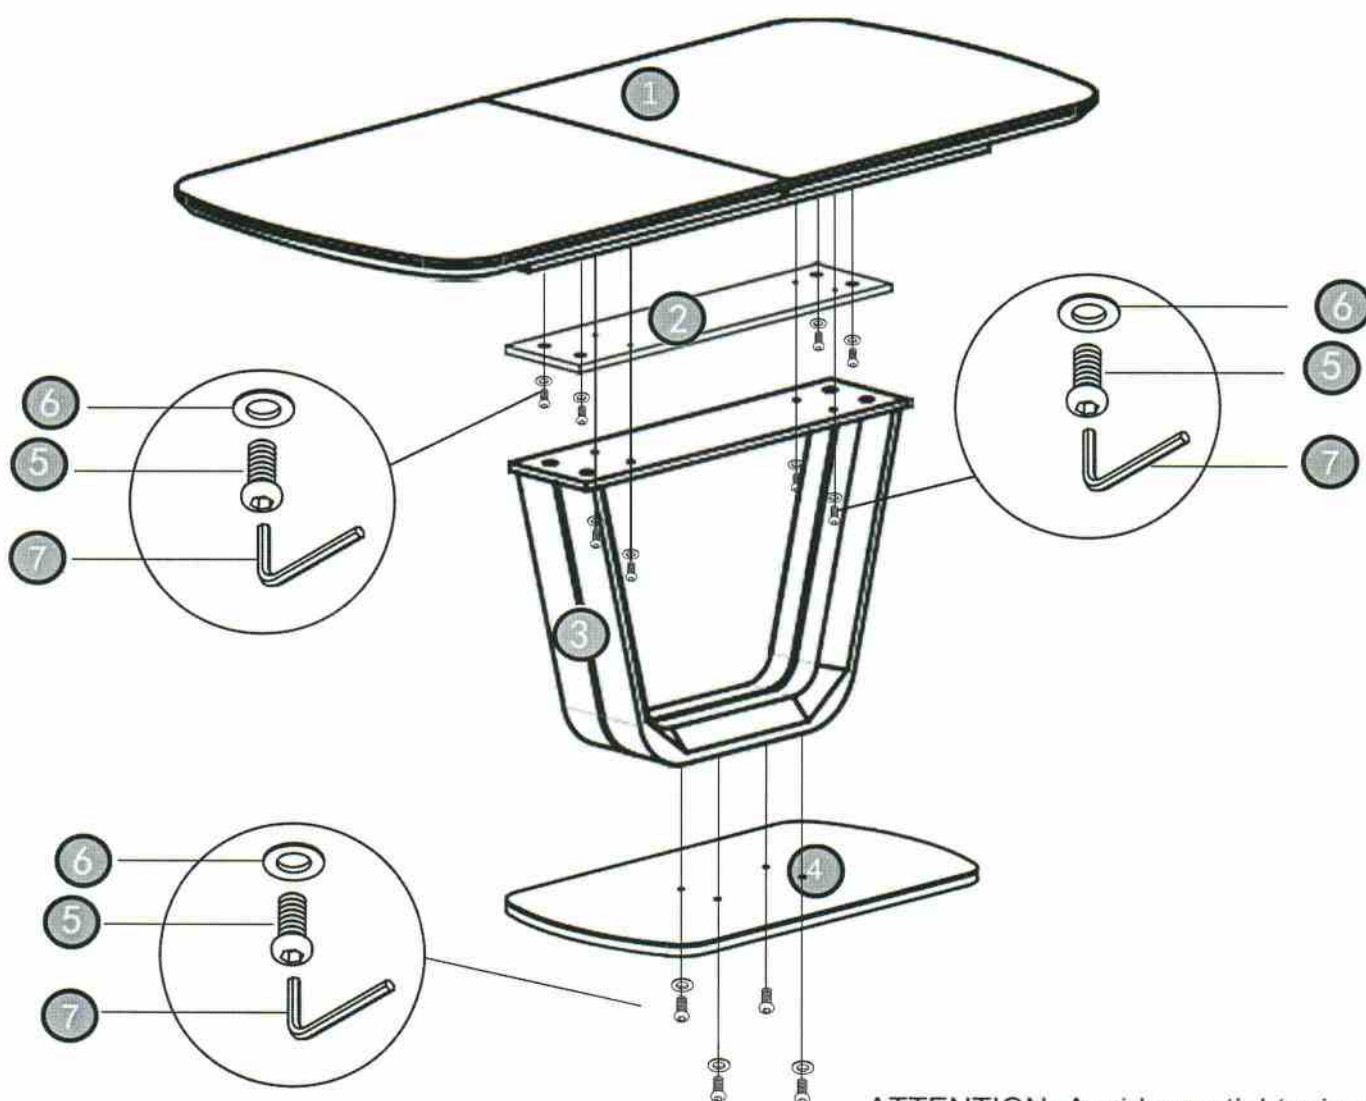

Time to assemble

45 minutes

Tools Supplied

Lazzaro Dining Table Ext 1200/1600

Assembly Instructions

Components

ATTENTION: Avoid over tightening the base screws as it could result in cracking the glass on the base

 <p>① X-1</p>	 <p>② X-1</p>	 <p>③ X-1</p>	 <p>④ X-1</p>
 <p>⑤ X-12</p>		 <p>⑥ X-12</p>	
 <p>⑦ X-1</p>		<p>5#</p>	

Lazzaro Dining Table Ext 1200/1600

Assembly Instructions

Assembly

Step 1

Make table top opposite

Fix part ① & ② with part ⑤

Fix part ③ & ② with part ⑤

Note:

Keep the contact surface clean to avoid scratching the Glass Top.

Step 2

Fix part ④ & part ③ with part ⑤

Lazzaro Dining Table Ext 1200/1600

Assembly Instructions

Assembly

Step 3

Turn back to the normal level.

Extend the table after opening the lock under the table top.

Pull the handle to unfold

Lazzaro Dining Table Ext 1200/1600

Assembly Instructions

Assembly