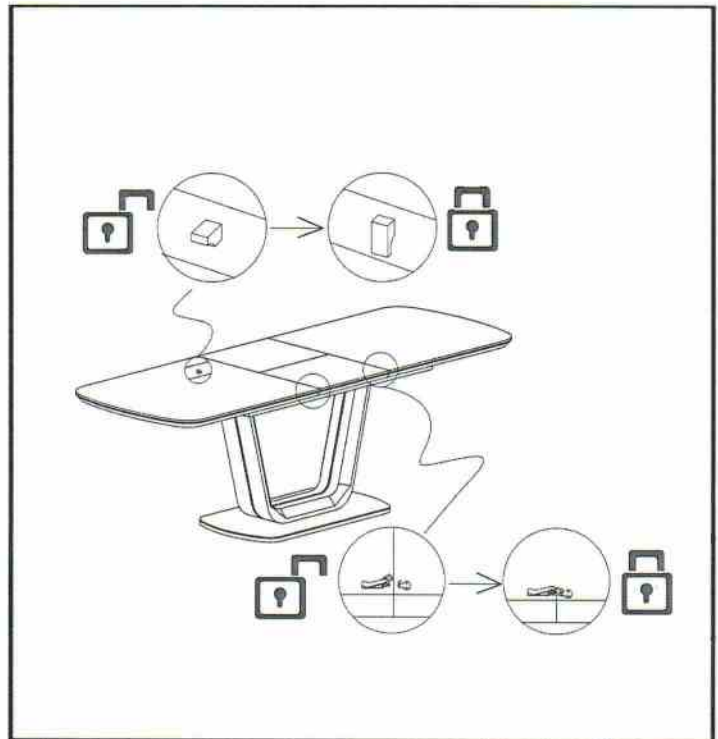

Fix part ① & ② with part ⑤

Fix part ③ & ② with part ⑤

Note:

Keep the contact surface clean to avoid scratching the Glass Top.

Step 2

Fix part ④ & part ③ with part ⑤

Lazzaro Dining Table Ext 1200/1600

Assembly Instructions

Assembly

Step 3

Turn back to the normal level.

Extend the table after opening the lock under the table top.

Pull the handle to unfold

Lazzaro Dining Table Ext 1200/1600

Assembly Instructions

Assembly

Lock before use

Step 4

Note:

After the table has been fully assembled, please tighten all screws.

Your table is now ready to use.