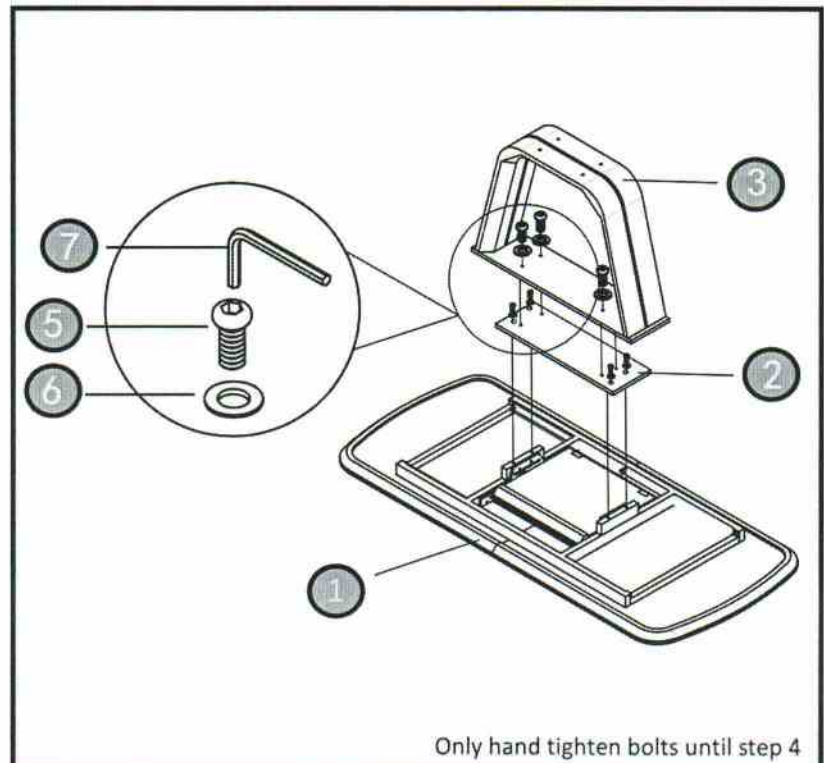

Time to assemble

45 minutes

Tools Supplied

Lazzaro Dining Table Ext 1200/1600

Assembly Instructions

Components

ATTENTION: Avoid over tightening the base screws as it could result in cracking the glass on the base

 <p>① X-1</p>	 <p>② X-1</p>	 <p>③ X-1</p>	 <p>④ X-1</p>
 <p>⑤ X-12</p>		 <p>⑥ X-12</p>	
 <p>⑦ X-1</p>		<p>5#</p>	

Lazzaro Dining Table Ext 1200/1600

Assembly Instructions

Assembly

Step 1

Make table top opposite

Fix part ① & ② with part ⑤

Fix part ③ & ② with part ⑤

Note:

Keep the contact surface clean to avoid scratching the Glass Top.

Step 2

Fix part ④ & part ③ with part ⑤

Lazzaro Dining Table Ext 1200/1600

Assembly Instructions