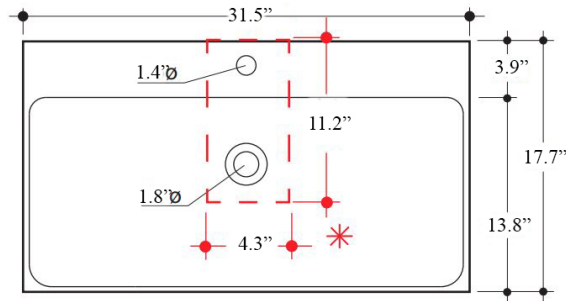

### SKU# | Options:

- Cento 3533.01 WG | Glossy White, One Faucet Hole
- Cento 3533.03-4 WG | Glossy White, Three Faucet Holes 4" Spread
- Cento 3533.03-8 WG | Glossy White, Three Faucet Holes 8" Spread
- Cento 3533.01 BM | Matte Black, One Faucet Hole
- Cento 3533.03-4 BM | Matte Black, Three Faucet Holes 4" Spread
- Cento 3533.03-8 BM | Matte Black, Three Faucet Holes 8" Spread
- Cento 3533.01 WM | Matte White, One Faucet Hole
- Cento 3533.03-4 WM | Matte White, Three Faucet Holes 4" Spread
- Cento 3533.03-8 WM | Matte White, Three Faucet Holes 8" Spread
- Cento 3533.01 GM | Matte Grey, One Faucet Hole
- Cento 3533.03-4 GM | Matte Grey, Three Faucet Holes 4" Spread
- Cento 3533.03-8 GM | Matte Grey, Three Faucet Holes 8" Spread

### Codes & Standards:

- ADA Compliant

\* WS Bath Collections reserves the right to revise dimensions or information on this sheet without notice

<b>Collection  </b> Cento	<b>Model  </b> Cento 3533	Dimensions Metric <i>1 inch = 2.54 cm</i> <i>1 inch = 25.4 mm</i>	 1051 Lea Drive - Collegeville, PA 19426 Tel. 215 513 9400 - Fax 610 831 0215 <a href="http://www.ws bathcollections.com">www.ws bathcollections.com</a> - <a href="mailto:info@ws bathcollections.com">info@ws bathcollections.com</a>
------------------------------	------------------------------	---	---

\* WS Bath Collections reserves the right to revise dimensions or information on this sheet without notice

Collection  
Cento

Model |  
Cento 3533

Dimensions Metric  
1 inch = 2.54 cm  
1 inch = 25.4 mm

**WS<sup>®</sup>** BATH  
COLLECTIONS  
1051 Lea Drive - Collegeville, PA 19426  
Tel. 215 513 9400 - Fax 610 831 0215  
[www.ws bathcollections.com](http://www.ws bathcollections.com) - [info@ws bathcollections.com](mailto:info@ws bathcollections.com)