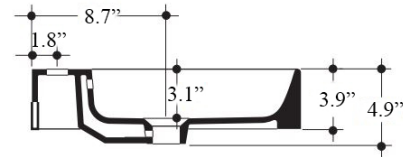

### SKU# | Options:

- Cento 3533.01 WG | Glossy White, One Faucet Hole
- Cento 3533.03-4 WG | Glossy White, Three Faucet Holes 4" Spread
- Cento 3533.03-8 WG | Glossy White, Three Faucet Holes 8" Spread
- Cento 3533.01 BM | Matte Black, One Faucet Hole
- Cento 3533.03-4 BM | Matte Black, Three Faucet Holes 4" Spread
- Cento 3533.03-8 BM | Matte Black, Three Faucet Holes 8" Spread
- Cento 3533.01 WM | Matte White, One Faucet Hole
- Cento 3533.03-4 WM | Matte White, Three Faucet Holes 4" Spread
- Cento 3533.03-8 WM | Matte White, Three Faucet Holes 8" Spread
- Cento 3533.01 GM | Matte Grey, One Faucet Hole
- Cento 3533.03-4 GM | Matte Grey, Three Faucet Holes 4" Spread
- Cento 3533.03-8 GM | Matte Grey, Three Faucet Holes 8" Spread

### Codes & Standards:

- ADA Compliant

\* WS Bath Collections reserves the right to revise dimensions or information on this sheet without notice

<b>Collection  </b> Cento	<b>Model  </b> Cento 3533	Dimensions Metric <i>1 inch = 2.54 cm</i> <i>1 inch = 25.4 mm</i>	 1051 Lea Drive - Collegeville, PA 19426 Tel. 215 513 9400 - Fax 610 831 0215 <a href="http://www.ws bathcollections.com">www.ws bathcollections.com</a> - <a href="mailto:info@ws bathcollections.com">info@ws bathcollections.com</a>
------------------------------	------------------------------	---	---

\* WS Bath Collections reserves the right to revise dimensions or information on this sheet without notice

Collection  
Cento

Model |  
Cento 3533

Dimensions Metric  
1 inch = 2.54 cm  
1 inch = 25.4 mm

**WS<sup>®</sup>** BATH  
COLLECTIONS  
1051 Lea Drive - Collegeville, PA 19426  
Tel. 215 513 9400 - Fax 610 831 0215  
[www.ws bathcollections.com](http://www.ws bathcollections.com) - [info@ws bathcollections.com](mailto:info@ws bathcollections.com)