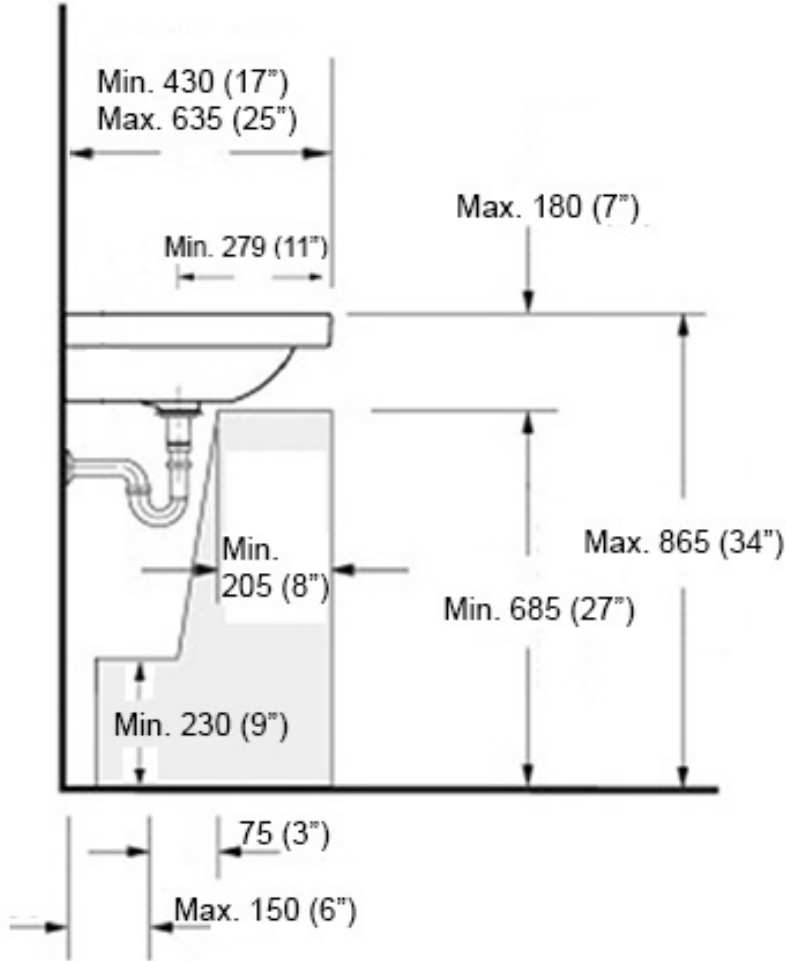

## MOUNTING HARDWARE

### Wall-mount installation

### Vessel/ countertop installation

Bolts

Silicone (optional)

Collection  
Cento

Model |  
Cento 3533

Dimensions Metric  
*1 inch = 2.54 cm*  
*1 inch = 25.4 mm*

WS<sup>®</sup>  
BATH  
COLLECTIONS

1051 Lea Drive - Collegeville, PA 19426  
Tel. 215 513 9400 - Fax 610 831 0215  
[www.ws bathcollections.com](http://www.ws bathcollections.com) - [info@ws bathcollections.com](mailto:info@ws bathcollections.com)

**Recommended ADA Installation**

Note: ADA Compliant when installed in accordance with ADA guidelines

<p><b>Collection</b> Cento</p>	<p><b>Model</b>   Cento 3533</p>	<p>Dimensions Metric 1 inch = 2.54 cm 1 inch = 25.4 mm</p>	<p><b>WS<sup>®</sup></b> <b>BATH</b> <b>COLLECTIONS</b></p> <p>1051 Lea Drive - Collegeville, PA 19426 Tel. 215 513 9400 - Fax 610 831 0215 <a href="http://www.ws bathcollections.com">www.ws bathcollections.com</a> - <a href="mailto:info@ws bathcollections.com">info@ws bathcollections.com</a></p>
------------------------------------	--------------------------------------	--	---