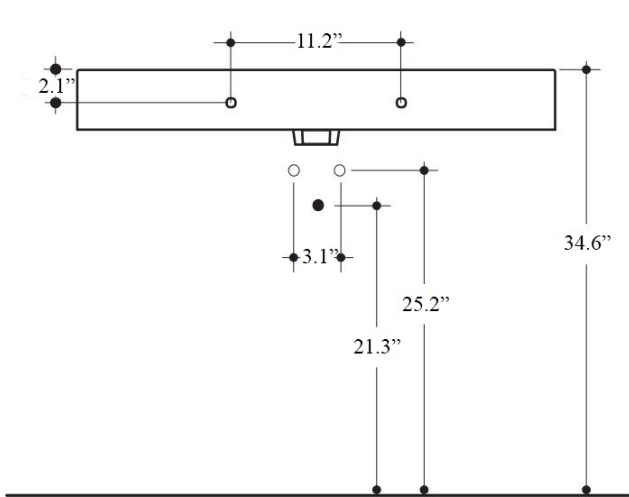

### Codes & Standards:

- ADA Compliant

\* WS Bath Collections reserves the right to revise dimensions or information on this sheet without notice

<b>Collection  </b> Cento	<b>Model  </b> Cento 3533	Dimensions Metric <i>1 inch = 2.54 cm</i> <i>1 inch = 25.4 mm</i>	 1051 Lea Drive - Collegeville, PA 19426 Tel. 215 513 9400 - Fax 610 831 0215 <a href="http://www.ws bathcollections.com">www.ws bathcollections.com</a> - <a href="mailto:info@ws bathcollections.com">info@ws bathcollections.com</a>
------------------------------	------------------------------	---	---

\* WS Bath Collections reserves the right to revise dimensions or information on this sheet without notice

Collection  
Cento

Model |  
Cento 3533

Dimensions Metric  
1 inch = 2.54 cm  
1 inch = 25.4 mm

**WS<sup>®</sup>** BATH  
COLLECTIONS  
1051 Lea Drive - Collegeville, PA 19426  
Tel. 215 513 9400 - Fax 610 831 0215  
[www.ws bathcollections.com](http://www.ws bathcollections.com) - [info@ws bathcollections.com](mailto:info@ws bathcollections.com)