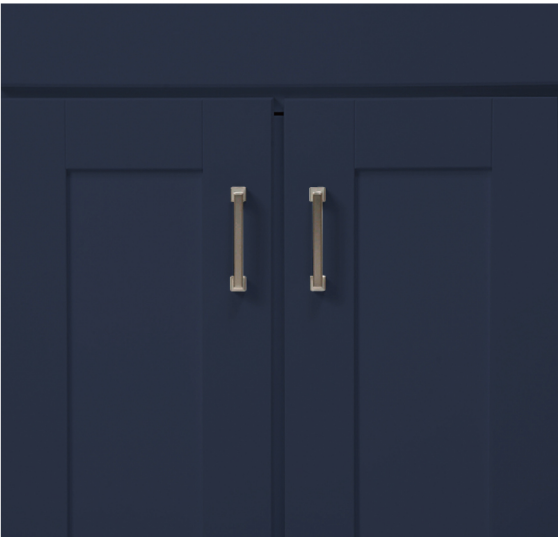

Blue Topaz's five piece doors and drawers feature solid wood stiles, recessed field panels, and are finished in our beautiful and durable "Topaz Blue" finish.

The Blue Topaz Collection is modular and features a wide variety of base cabinet widths, door and drawer layouts, and even a matching portrait mirror with beveled glass!