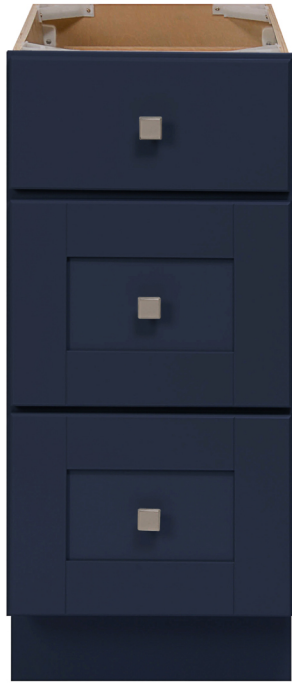

Blue Topaz Collection