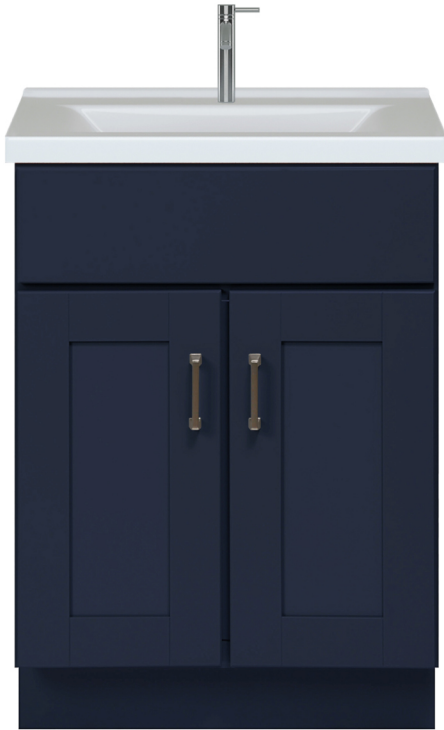

BT1821T Vanity

Blue Topaz Collection