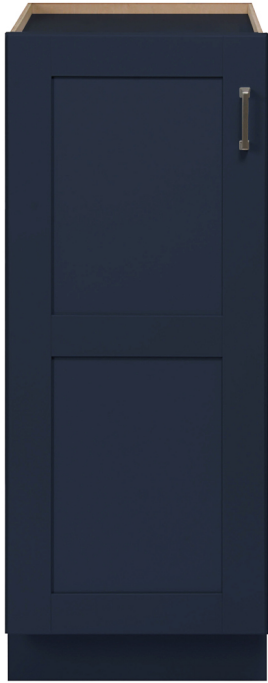

Blue Topaz Collection