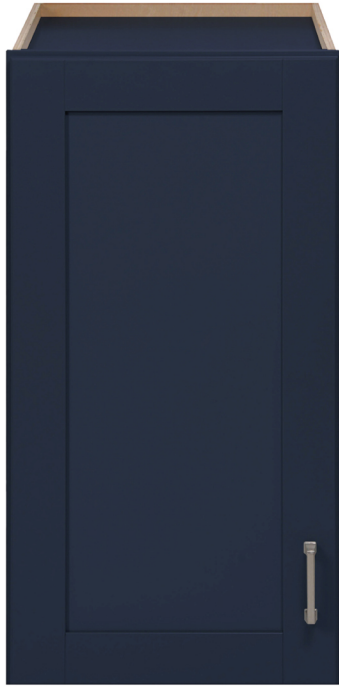

BT1821B Vanity

Blue Topaz Collection