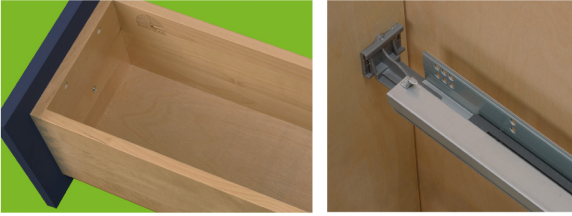

# Casual Living Group

The difference is in the details with Sunny Wood bath furnishings.

Solid-wood drawers feature ample storage, dove-tail joinery, and soft-close mechanical slides.

Doors feature soft-close hinges, use mortise and tenon construction, and are full overlay.