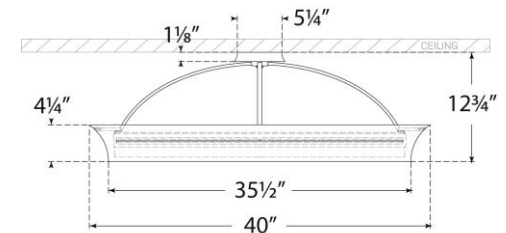

## Garland 40" Dual Lit Ring Flush Mount

Item # TOB 4523AI

Designer: Thomas O'Brien

Height: 12.75"

Width: 40"

Canopy: 5.25" Round

Finishes: AI, G, PN

Lightsource: Dedicated LED

Wattage: 40w (4800lm)

Weight: 32 Pounds

Note: Able to Convert to Hanging

Front View

Top View