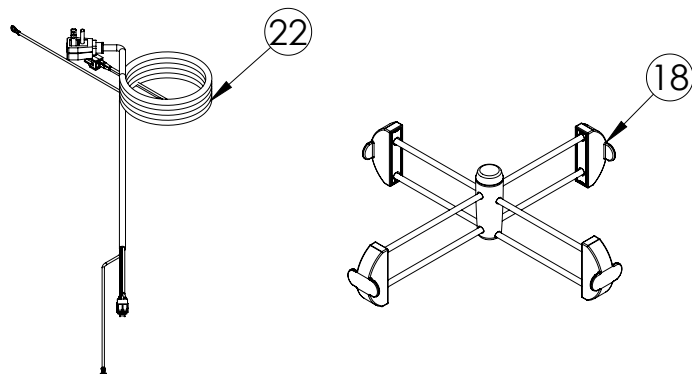

## MLDR224-IS61A

ITEM	DESCRIPTION	MARVEL P/N
1	CONDENSER ASSEMBLY	S41013252
2	MAIN CONTROL BOARD KIT	S42088820
3	GRILLE	S41015650-BLK
4	LED LIGHT STRIP	S68100
5	WHITE ROCKER LIGHT SWITCH	42248044
6	EVAPORATOR ASSEMBLY	42249115
7	THERMISTOR ASSEMBLY	S41015903-BLK
8	UI DISPLAY KIT	S68166-01
9	ACCESS COVER	S41015716
10	MECHANICAL HARNESS KIT*	S41015773
11	CONDENSER FAN ASSEMBLY	42249159
12	COMPRESSOR	S41015395
13	COMPRESSOR ELECTRICALS	S41015921
14	DRAWER ASSEMBLY UPPER	S42418772-BLK
15	DRAWER ASSEMBLY LOWER	S42418902-BLK
16	EVAP FAN	42249149
17	UPPER DRAWER GASKET	S31580-066
18	SLIDING DIVIDER	S42138504
19	LH DRAWER SLIDE KIT	S41013219-LH
20	RH DRAWER SLIDE KIT	S41013219-LH
21	LEG LEVELERS (4)	42243808
22	POWER CORD	S41050606
23	DRAIN PAN	S41013227
24	DRIER	S41013226
25	CARTON ASSEMBLY*	42249633
26	LOWER DRAWER GASKET	S31580-042