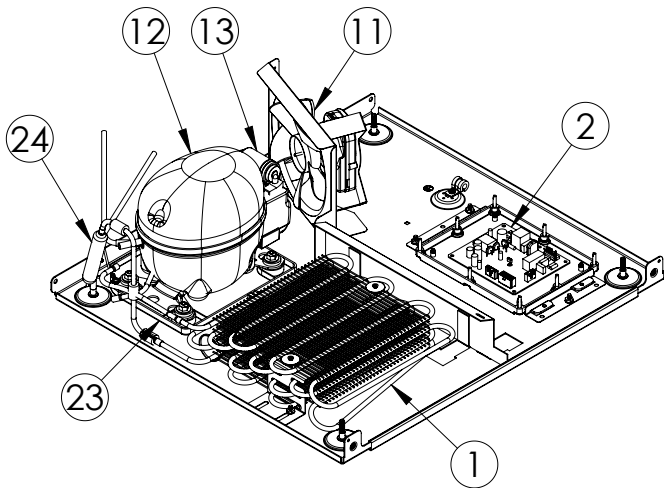

## MLDR224-IS61A

ITEM	DESCRIPTION	MARVEL P/N
1	CONDENSER ASSEMBLY	S41013252
2	MAIN CONTROL BOARD KIT	S42088820
3	GRILLE	S41015650-BLK
4	LED LIGHT STRIP	S68100
5	WHITE ROCKER LIGHT SWITCH	42248044
6	EVAPORATOR ASSEMBLY	42249115
7	THERMISTOR ASSEMBLY	S41015903-BLK
8	UI DISPLAY KIT	S68166-01
9	ACCESS COVER	S41015716
10	MECHANICAL HARNESS KIT*	S41015773
11	CONDENSER FAN ASSEMBLY	42249159
12	COMPRESSOR	S41015395
13	COMPRESSOR ELECTRICALS	S41015921
14	DRAWER ASSEMBLY UPPER	S42418772-BLK
15	DRAWER ASSEMBLY LOWER	S42418902-BLK
16	EVAP FAN	42249149
17	UPPER DRAWER GASKET	S31580-066
18	SLIDING DIVIDER	S42138504
19	LH DRAWER SLIDE KIT	S41013219-LH
20	RH DRAWER SLIDE KIT	S41013219-LH
21	LEG LEVELERS (4)	42243808
22	POWER CORD	S41050606
23	DRAIN PAN	S41013227
24	DRIER	S41013226
25	CARTON ASSEMBLY*	42249633
26	LOWER DRAWER GASKET	S31580-042