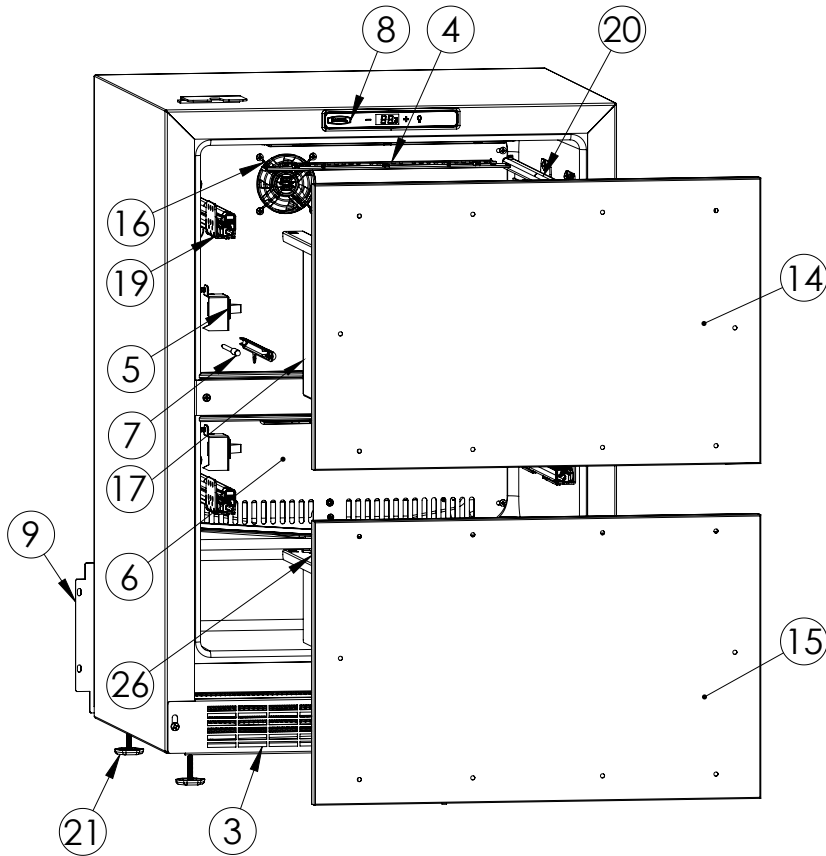

## MLDR224-IS61A

ITEM	DESCRIPTION	MARVEL P/N
1	CONDENSER ASSEMBLY	S41013252
2	MAIN CONTROL BOARD KIT	S42088820
3	GRILLE	S41015650-BLK
4	LED LIGHT STRIP	S68100
5	WHITE ROCKER LIGHT SWITCH	42248044
6	EVAPORATOR ASSEMBLY	42249115
7	THERMISTOR ASSEMBLY	S41015903-BLK
8	UI DISPLAY KIT	S68166-01
9	ACCESS COVER	S41015716
10	MECHANICAL HARNESS KIT*	S41015773
11	CONDENSER FAN ASSEMBLY	42249159
12	COMPRESSOR	S41015395
13	COMPRESSOR ELECTRICALS	S41015921
14	DRAWER ASSEMBLY UPPER	S42418772-BLK
15	DRAWER ASSEMBLY LOWER	S42418902-BLK
16	EVAP FAN	42249149
17	UPPER DRAWER GASKET	S31580-066
18	SLIDING DIVIDER	S42138504
19	LH DRAWER SLIDE KIT	S41013219-LH
20	RH DRAWER SLIDE KIT	S41013219-LH
21	LEG LEVELERS (4)	42243808
22	POWER CORD	S41050606
23	DRAIN PAN	S41013227
24	DRIER	S41013226
25	CARTON ASSEMBLY*	42249633
26	LOWER DRAWER GASKET	S31580-042