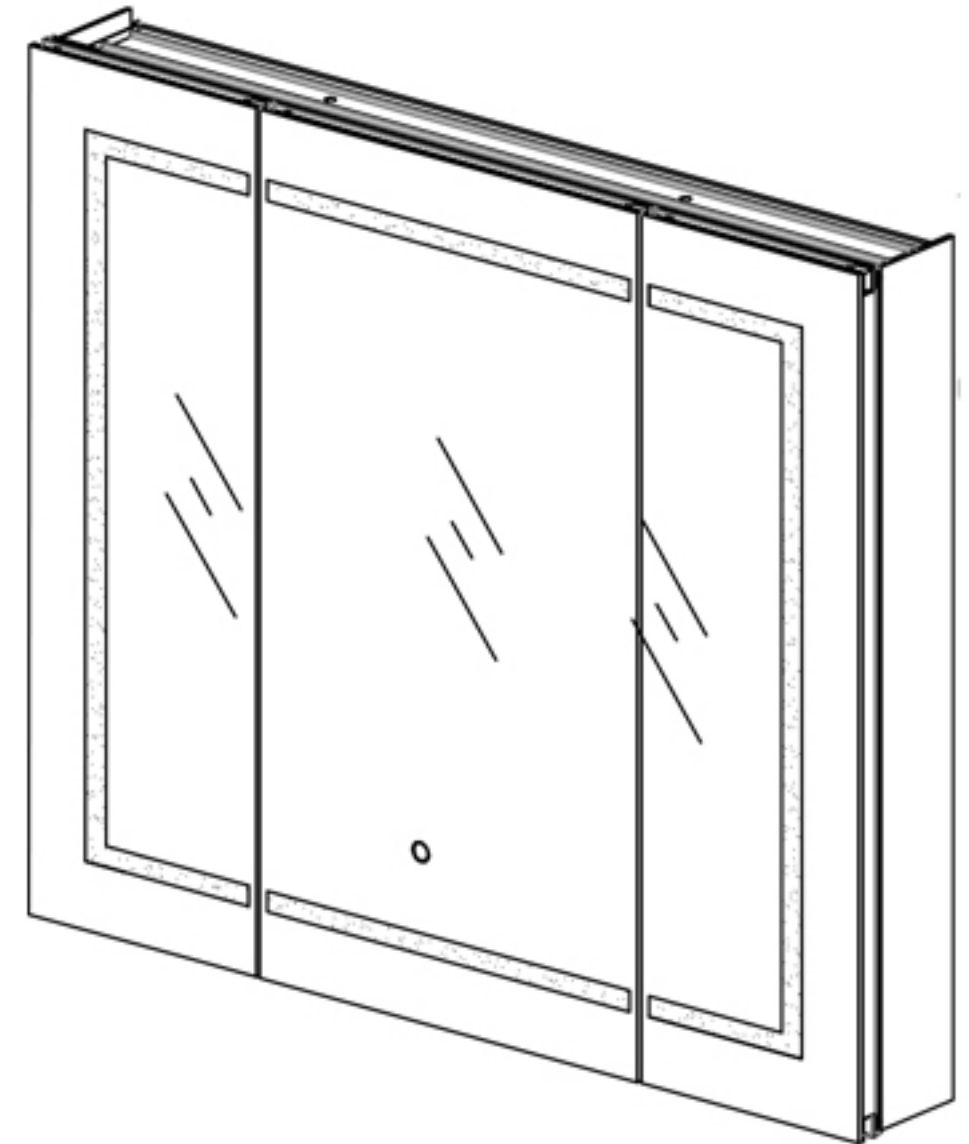

## Features

- Cool white LED Light with Dimmable touch control
- Mirrored interior with 3 layer adjustable glass shelves
- Includes Defogger with push button
- Includes one outlet without USB port
- Includes an adjustable makeup mirror
- Includes installation hardware for recess mounting
- Can be recessed or surface mounted  
(surface mounting is included )
- Energy efficient LED lighting:

## Construction

- Grey aluminum body and door frame
- 3 mirror design – rear of cabinet and both sides of door
- Concealed finger pull-door edge
- Two pieces DTC 155° self-closing hinges for each door  
both side door open 155°, middle door open 90°
- Adjustable shelving at 2-1/3" (60 mm) increments
- Single field wire into electrical shelf - Front access serviceability

## Dimensions

Height: 30" ( 762 mm)

Width: 40" (1016 mm)

Depth: 5" (127 mm) When surface mounted

1" (25 mm) When recessed

## Installation Options

- Recessed Mount - Rough Opening - 29-1/2" H x 39-1/2" W x 4" D (749mm H x 1003 mm W x 102mm D)
- Surface Mount - Surface Mount Kit is included