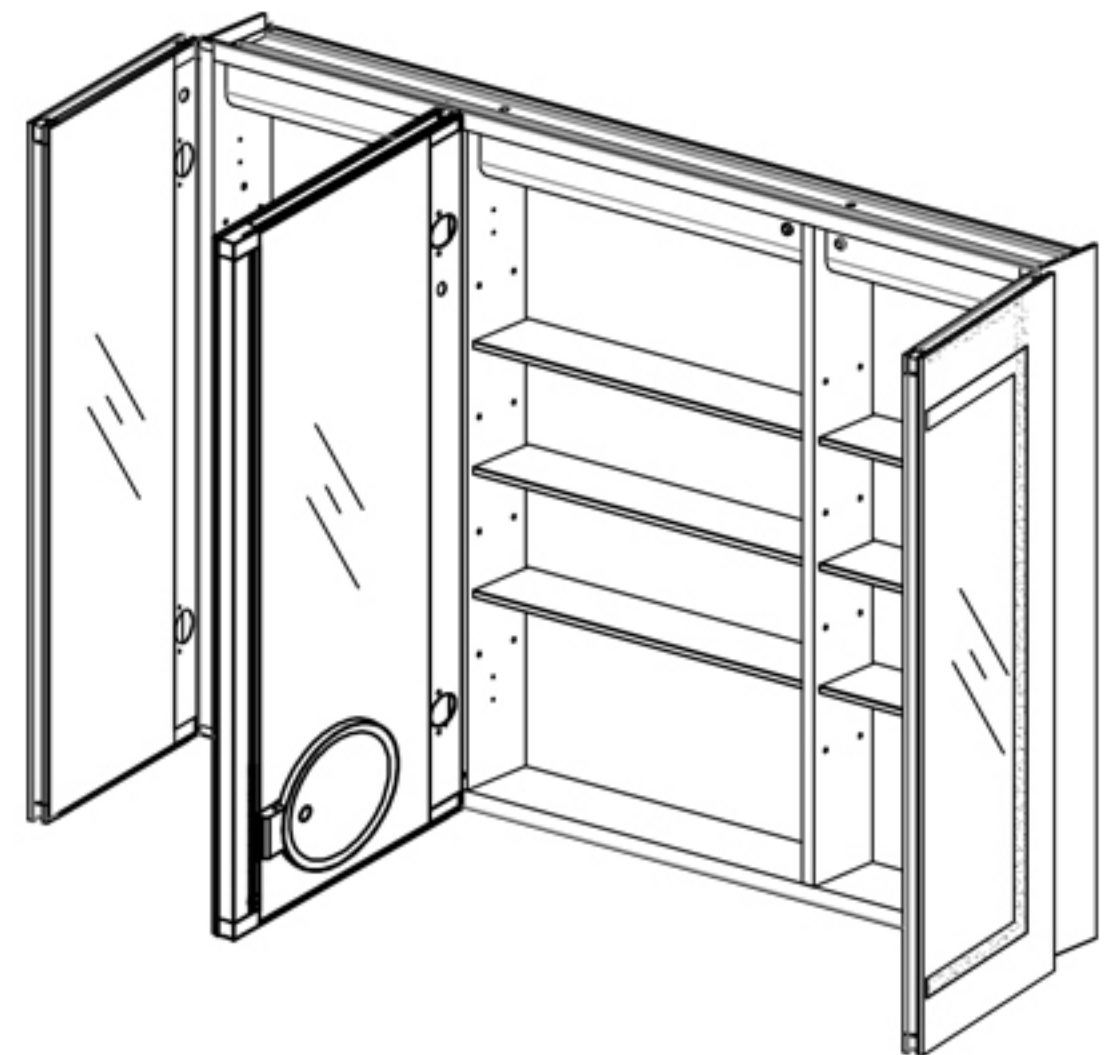

## Features

- Cool white LED Light with Dimmable touch control
- Mirrored interior with 3 layer adjustable glass shelves
- Includes Defogger with push button
- Includes one outlet without USB port
- Includes an adjustable makeup mirror
- Includes installation hardware for recess mounting
- Can be recessed or surface mounted  
(surface mounting is included )
- Energy efficient LED lighting:

## Construction

- Grey aluminum body and door frame
- 3 mirror design – rear of cabinet and both sides of door
- Concealed finger pull-door edge
- Two pieces DTC 155° self-closing hinges for each door  
both side door open 155°, middle door open 90°
- Adjustable shelving at 2-1/3" (60 mm) increments
- Single field wire into electrical shelf - Front access serviceability

## Dimensions

Height: 30" ( 762 mm)

Width: 40" (1016 mm)

Depth: 5" (127 mm) When surface mounted

1" (25 mm) When recessed

## Installation Options

- Recessed Mount - Rough Opening - 29-1/2" H x 39-1/2" W x 4" D (749mm H x 1003 mm W x 102mm D)
- Surface Mount - Surface Mount Kit is included