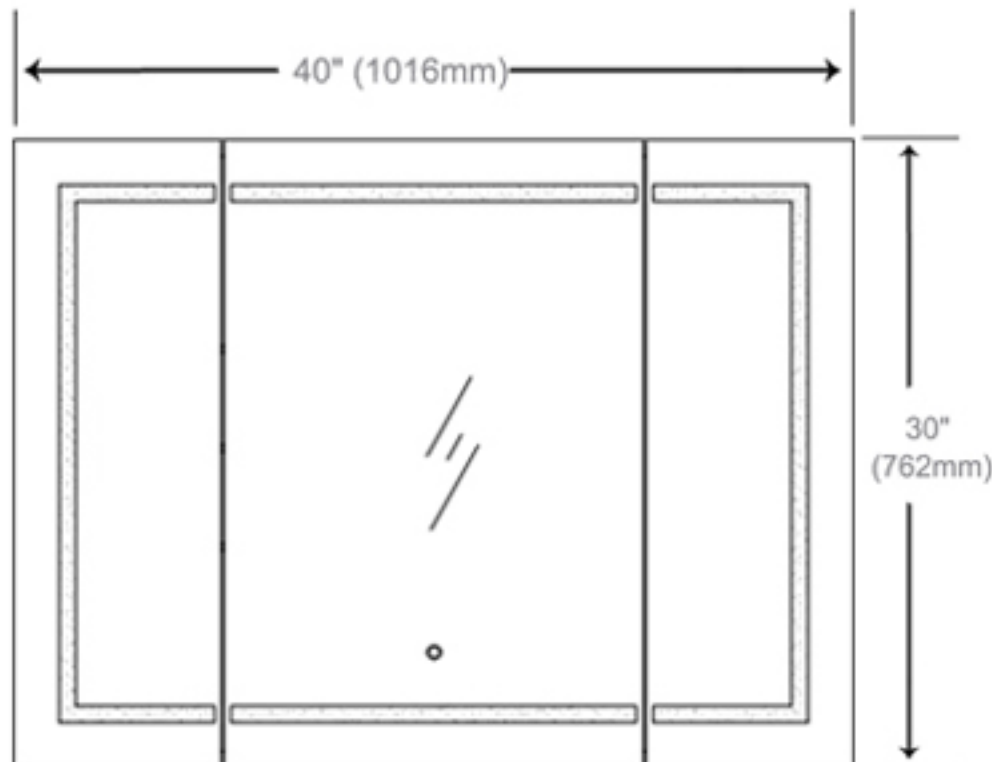

## Construction

- Grey aluminum body and door frame
- 3 mirror design – rear of cabinet and both sides of door
- Concealed finger pull-door edge
- Two pieces DTC 155° self-closing hinges for each door  
both side door open 155°, middle door open 90°
- Adjustable shelving at 2-1/3" (60 mm) increments
- Single field wire into electrical shelf - Front access serviceability

## Dimensions

Height: 30" ( 762 mm)

Width: 40" (1016 mm)

Depth: 5" (127 mm) When surface mounted

1" (25 mm) When recessed

## Installation Options

- Recessed Mount - Rough Opening - 29-1/2" H x 39-1/2" W x 4" D (749mm H x 1003 mm W x 102mm D)
- Surface Mount - Surface Mount Kit is included

Circuit Diagram

Recessed Mount

Surface Mount

Cabinet Dimensions

Rough-in Dimensions

Back of Cabinet - Wire Access Location