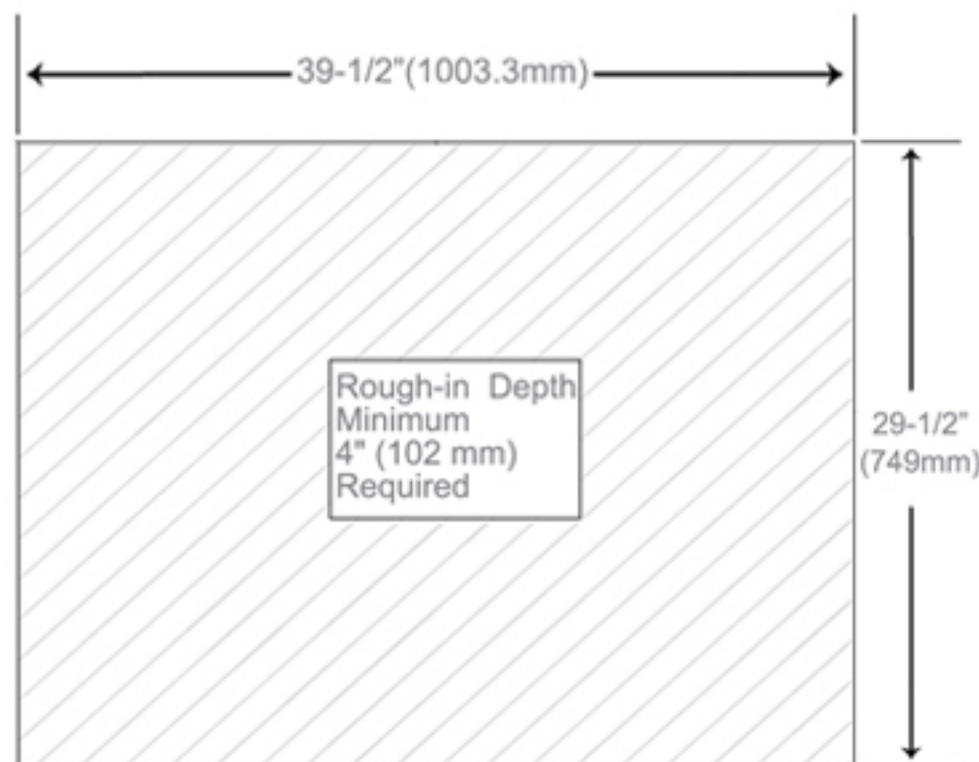

## Dimensions

Height: 30" ( 762 mm)

Width: 40" (1016 mm)

Depth: 5" (127 mm) When surface mounted

1" (25 mm) When recessed

## Installation Options

- Recessed Mount - Rough Opening - 29-1/2" H x 39-1/2" W x 4" D (749mm H x 1003 mm W x 102mm D)
- Surface Mount - Surface Mount Kit is included

Circuit Diagram

Recessed Mount

Surface Mount

Cabinet Dimensions

Rough-in Dimensions

Back of Cabinet - Wire Access Location