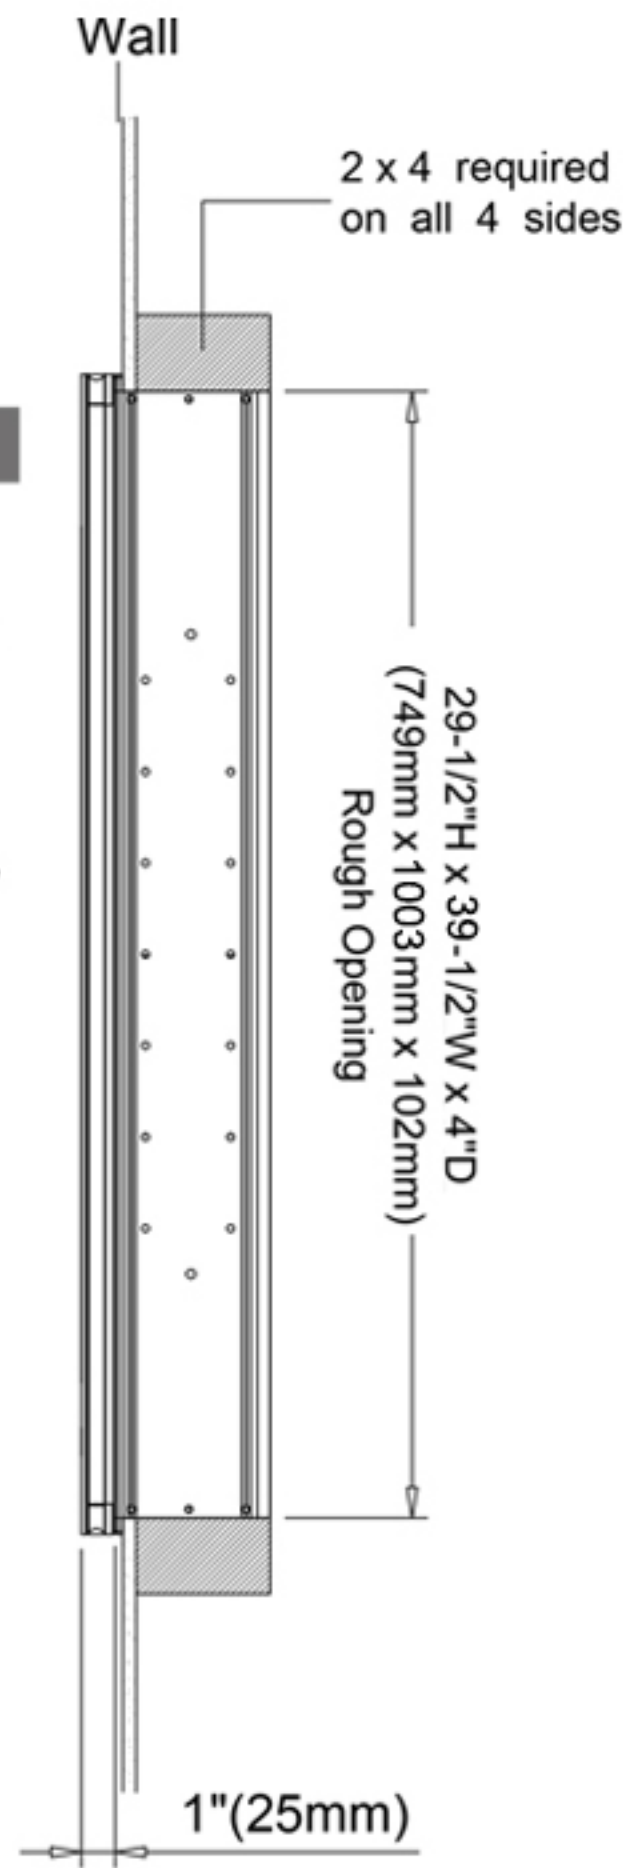

## Construction

- Grey aluminum body and door frame
- 3 mirror design – rear of cabinet and both sides of door
- Concealed finger pull-door edge
- Two pieces DTC 155° self-closing hinges for each door  
both side door open 155°, middle door open 90°
- Adjustable shelving at 2-1/3" (60 mm) increments
- Single field wire into electrical shelf - Front access serviceability

## Dimensions

Height: 30" ( 762 mm)

Width: 40" (1016 mm)

Depth: 5" (127 mm) When surface mounted

1" (25 mm) When recessed

## Installation Options

- Recessed Mount - Rough Opening - 29-1/2" H x 39-1/2" W x 4" D (749mm H x 1003 mm W x 102mm D)
- Surface Mount - Surface Mount Kit is included

Circuit Diagram

Recessed Mount

Surface Mount

Cabinet Dimensions

Rough-in Dimensions

Back of Cabinet - Wire Access Location