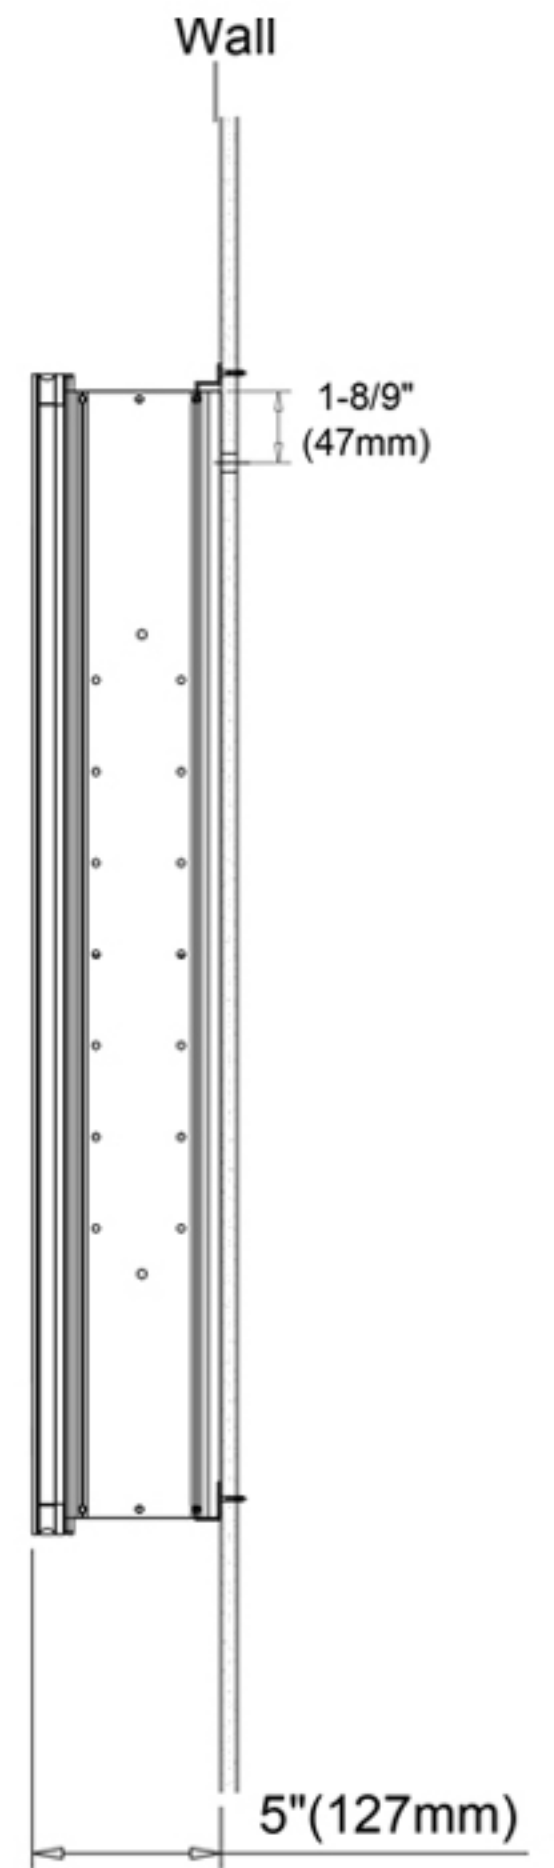

## Construction

- Grey aluminum body and door frame
- 3 mirror design – rear of cabinet and both sides of door
- Concealed finger pull-door edge
- Two pieces DTC 155° self-closing hinges for each door  
both side door open 155°, middle door open 90°
- Adjustable shelving at 2-1/3" (60 mm) increments
- Single field wire into electrical shelf - Front access serviceability

## Dimensions

Height: 30" ( 762 mm)

Width: 40" (1016 mm)

Depth: 5" (127 mm) When surface mounted

1" (25 mm) When recessed

## Installation Options

- Recessed Mount - Rough Opening - 29-1/2" H x 39-1/2" W x 4" D (749mm H x 1003 mm W x 102mm D)
- Surface Mount - Surface Mount Kit is included

Circuit Diagram

Recessed Mount

Surface Mount

Cabinet Dimensions

Rough-in Dimensions

Back of Cabinet - Wire Access Location