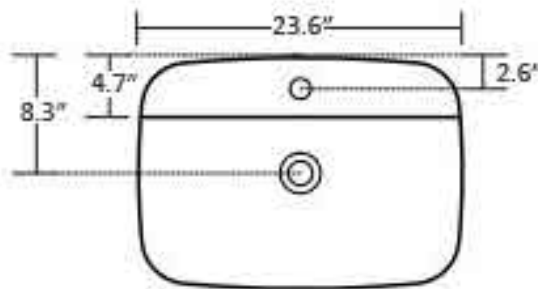

Related Items:

- WSBC 53995 | Push Waste Drain
- WSBC 53922 | Decorative Trap

Finishes:

 Glossy White

SKU# | Options:

- Tribeca 5142 | Glossy White

* WS Bath Collections reserves the right to revise dimensions or information on this sheet without notice

Collection Tribeca	Model Tribeca 5340	Dimensions Metric <i>1 inch = 2.54 cm</i> <i>1 inch = 25.4 mm</i>	 1051 Lea Drive - Collegeville, PA 19426 Tel. 215 513 9400 - Fax 610 831 0215 www.ws bathcollections.com - info@ws bathcollections.com
--------------------------------	--------------------------------	---	---

Collection
Tribeca

Model |
Tribeca 5142

Dimensions Metric
1 inch = 2.54 cm
1 inch = 25.4 mm

WS[®]
BATH
COLLECTIONS

1051 Lea Drive - Collegeville, PA 19426
Tel. 215 513 9400 - Fax 610 831 0215
www.ws bathcollections.com - info@ws bathcollections.com

MOUNTING HARDWARE

Wall-mount installation

Vessel/ countertop installation

Bolts

Silicone (optional)

Collection
Tribeca

Model |
Tribeca 5142

Dimensions Metric
1 inch = 2.54 cm
1 inch = 25.4 mm