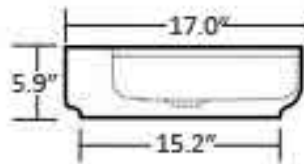

Collection Tribeca	Model Tribeca 5340	Dimensions Metric <i>1 inch = 2.54 cm</i> <i>1 inch = 25.4 mm</i>	 1051 Lea Drive - Collegeville, PA 19426 Tel. 215 513 9400 - Fax 610 831 0215 www.ws bathcollections.com - info@ws bathcollections.com
--------------------------------	--------------------------------	---	---

Collection
Tribeca

Model |
Tribeca 5142

Dimensions Metric
1 inch = 2.54 cm
1 inch = 25.4 mm

WS[®]
BATH
COLLECTIONS

1051 Lea Drive - Collegeville, PA 19426
Tel. 215 513 9400 - Fax 610 831 0215
www.ws bathcollections.com - info@ws bathcollections.com

MOUNTING HARDWARE

Wall-mount installation

Vessel/ countertop installation

Bolts

Silicone (optional)

Collection
Tribeca

Model |
Tribeca 5142

Dimensions Metric
1 inch = 2.54 cm
1 inch = 25.4 mm