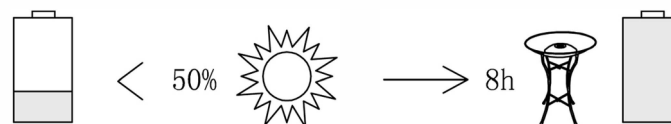

POSITION

Position the Solar panel to receive the maximum amount of sunlight.

Do not position under bright light as this will prevent the light switching on at night

FIRST USE

Whilst there may be some initial charge in the battery, we recommend fully charging it before first use. Leave the switch in the "OFF" position for 2 sunny days to ensure the battery is fully charged. Once fully charged switch to "ON" and your light will come on automatically at night.