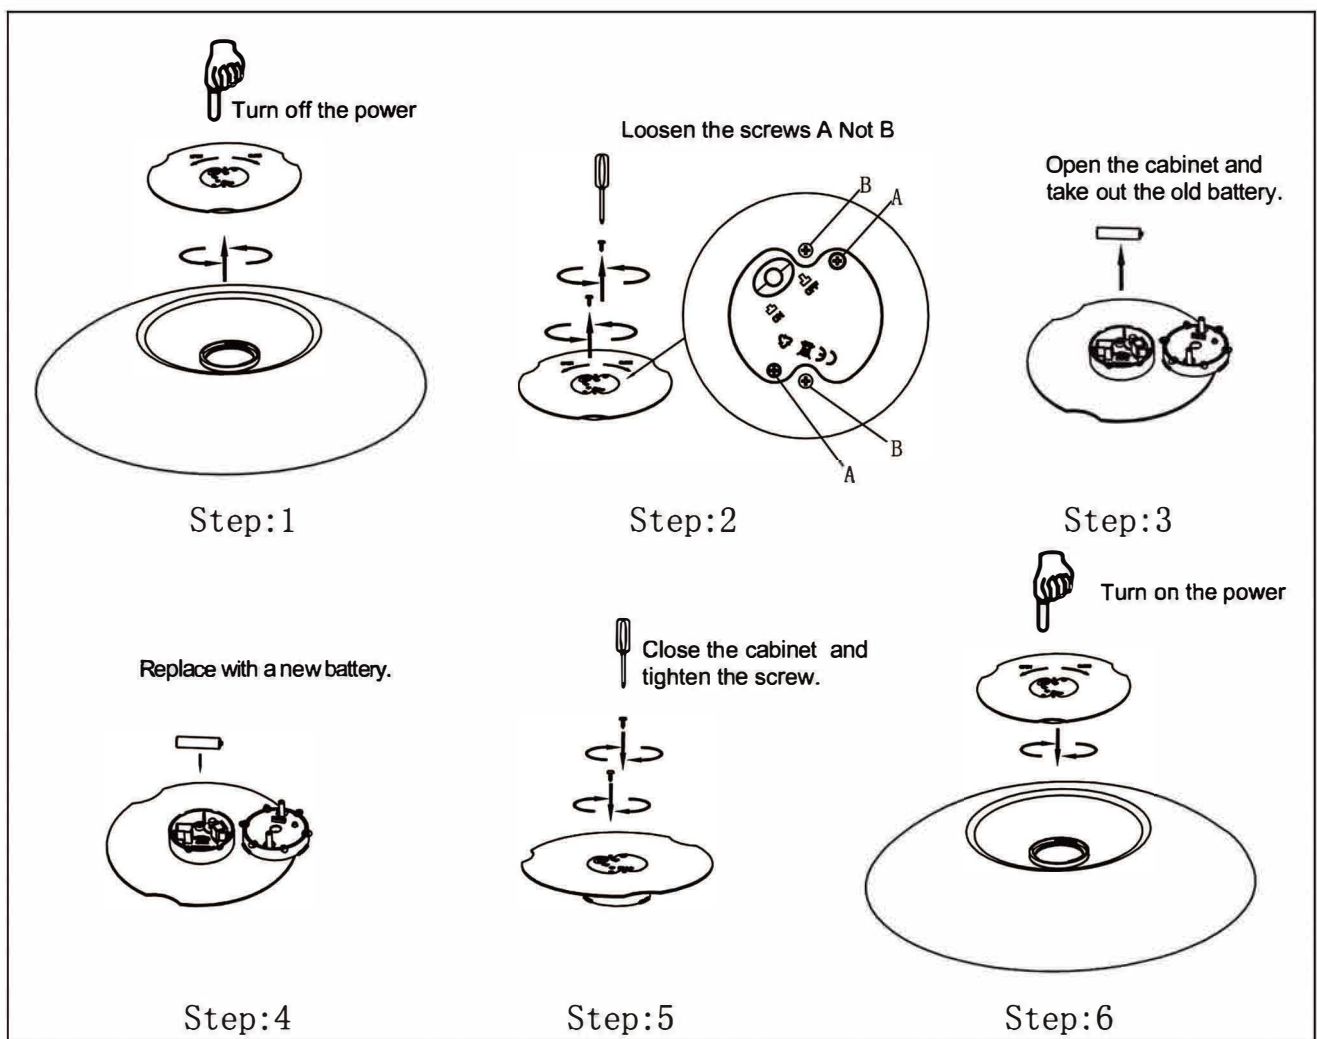

BATTERY

Rechargeable batteries allow multiple usage and can be charged repeatedly. Although they lose capacity as the number of charge cycles increases even without mistreatment. It is recommended to switch the battery off for 3-5 days exposed to direct sunlight until it's fully charged. If the battery still does not charge, it may be replaced within 90 days of the purchase date.

CHANGE BATTERY

1. **Warning:**
1. Battery must be recycled properly.
  2. Do not dispose of old batteries in household waste.
  3. Do not dispose of batteries in fire or expose to excessive heat.
  4. Do not mix old and new batteries.
  5. Do not mix alkaline, standard(carbon-zinc), or rechargeable batteries.