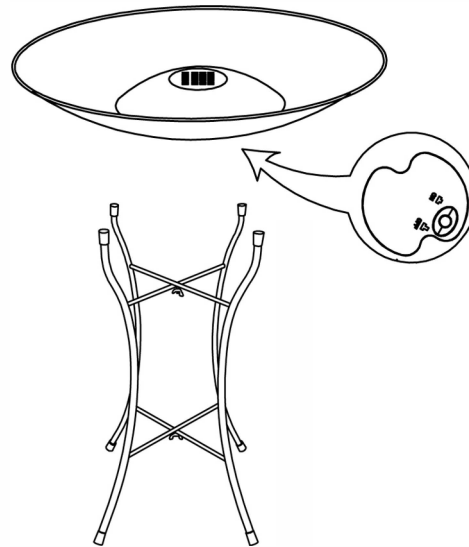

PARTS:

INTRODUCTION FOR SOLAR LIGHT

Solar lights work by using electricity generated by the solar panel to charge internal batteries. These batteries are then used to power the light. When switched on the lights automatically illuminate at night by using a light sensor. The duration of illumination will depend on the amount of sunlight and therefore charge received by the batteries.

POSITION

Position the Solar panel to receive the maximum amount of sunlight.

Do not position under bright light as this will prevent the light switching on at night

FIRST USE

Whilst there may be some initial charge in the battery, we recommend fully charging it before first use. Leave the switch in the "OFF" position for 2 sunny days to ensure the battery is fully charged. Once fully charged switch to "ON" and your light will come on automatically at night.