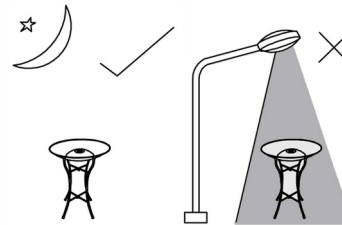

PARTS:

INTRODUCTION FOR SOLAR LIGHT

Solar lights work by using electricity generated by the solar panel to charge internal batteries. These batteries are then used to power the light. When switched on the lights automatically illuminate at night by using a light sensor. The duration of illumination will depend on the amount of sunlight and therefore charge received by the batteries.

POSITION

Position the Solar panel to receive the maximum amount of sunlight.

Do not position under bright light as this will prevent the light switching on at night

FIRST USE

Whilst there may be some initial charge in the battery, we recommend fully charging it before first use. Leave the switch in the "OFF" position for 2 sunny days to ensure the battery is fully charged. Once fully charged switch to "ON" and your light will come on automatically at night.