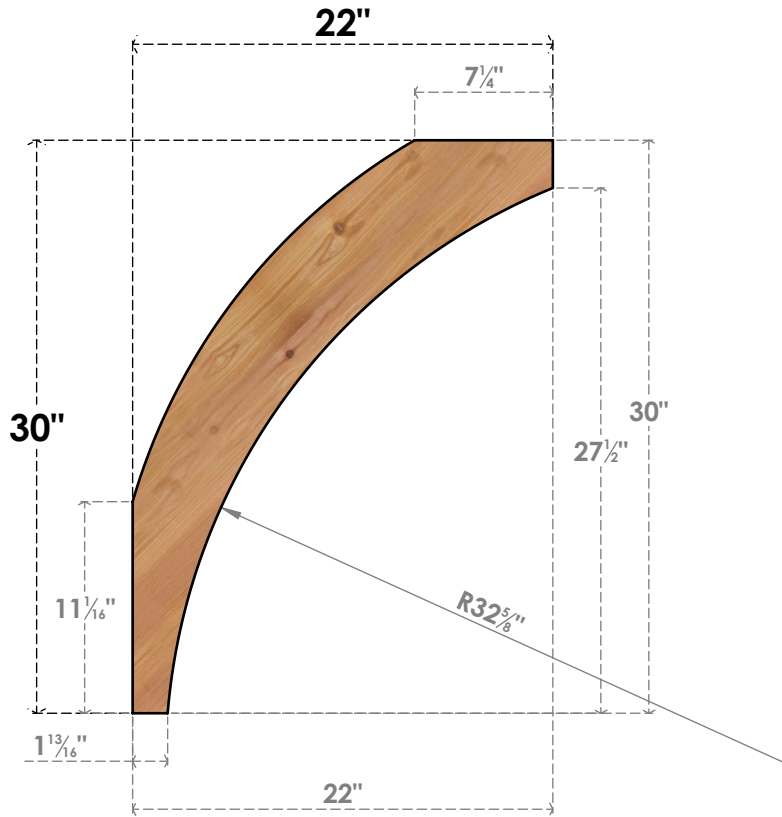

BRC04X22X30THR00SWR

3 1/2"W X 22"D X 30"H THORTON SMOOTH BRACE, WESTERN RED CEDAR

SIDE

FRONT

EKENA MILLWORK
 2300 WEST MAIN ST.
 CLARKSVILLE, TX 75426
 TOLL FREE: 866-607-0453
 WWW.EKENAMILLWORK.COM

NOTES

1. INSTALLATION TO BE COMPLETED IN ACCORDANCE WITH MANUFACTURER'S SPECIFICATIONS.
2. DRAWING MAY NOT BE TO SCALE
3. THIS DRAWING IS INTENDED FOR DESIGN AND PLANNING PURPOSES ONLY.
4. ALL INFORMATION CONTAINED HEREIN WAS CURRENT AT THE TIME OF DEVELOPMENT BUT MUST BE REVIEWED AND APPROVED BY THE PRODUCT MANUFACTURER TO BE CONSIDERED ACCURATE.
5. PRODUCTS ARE NOT KILN DRIED. THIS ITEM IS UNIQUE AND WILL CONTAIN THE NATURAL VARIATIONS THAT THE WOOD SPECIES OFFERS. THIS MAY RESULT IN VARIATIONS UP TO 1/4"