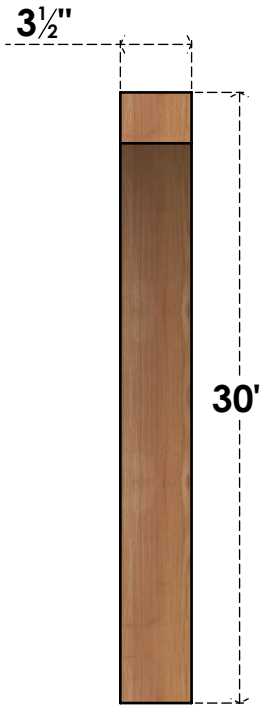

BRC04X22X30THR00SWR

3 1/2"W X 22"D X 30"H THORTON SMOOTH BRACE, WESTERN RED CEDAR

SIDE

FRONT

EKENA MILLWORK
 2300 WEST MAIN ST.
 CLARKSVILLE, TX 75426
 TOLL FREE: 866-607-0453
 WWW.EKENAMILLWORK.COM

NOTES

1. INSTALLATION TO BE COMPLETED IN ACCORDANCE WITH MANUFACTURER'S SPECIFICATIONS.
2. DRAWING MAY NOT BE TO SCALE
3. THIS DRAWING IS INTENDED FOR DESIGN AND PLANNING PURPOSES ONLY.
4. ALL INFORMATION CONTAINED HEREIN WAS CURRENT AT THE TIME OF DEVELOPMENT BUT MUST BE REVIEWED AND APPROVED BY THE PRODUCT MANUFACTURER TO BE CONSIDERED ACCURATE.
5. PRODUCTS ARE NOT KILN DRIED. THIS ITEM IS UNIQUE AND WILL CONTAIN THE NATURAL VARIATIONS THAT THE WOOD SPECIES OFFERS. THIS MAY RESULT IN VARIATIONS UP TO 1/4"