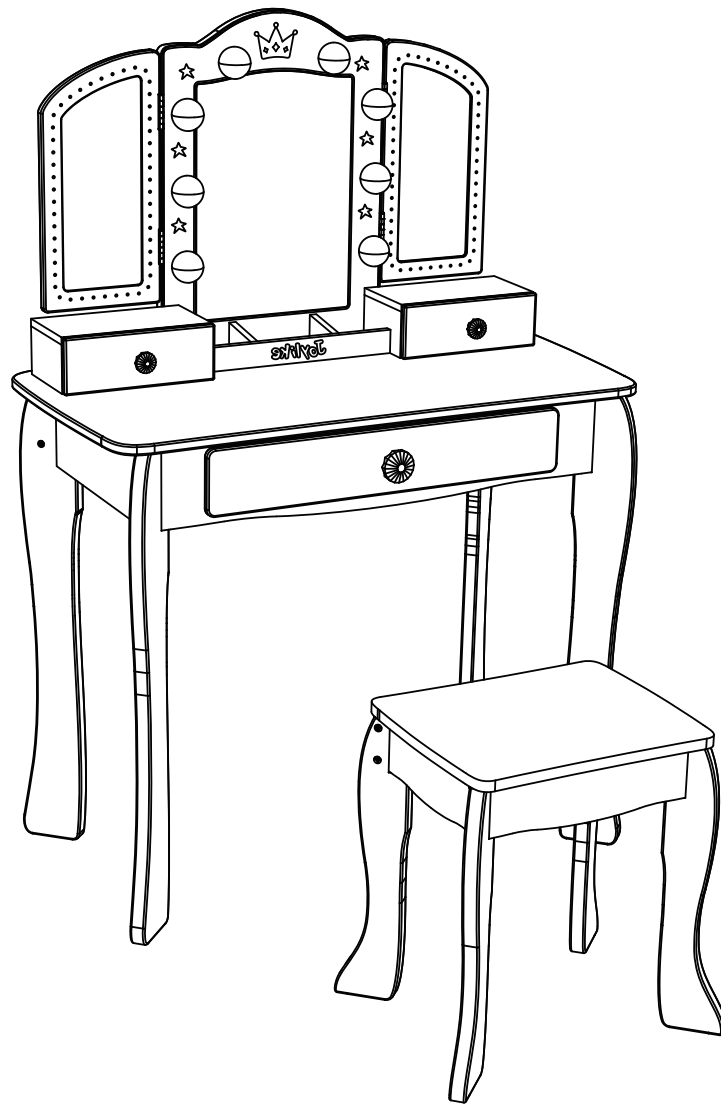

Joylike

3+
AGE

VANITY SET

Social Skills

Motor Skills

Imagination

Recognition

WARNING

This toy is to be assembled by an adult. It contains potentially hazardous sharp edges or points, or small parts in an unassembled state. Keep unassembled parts out of reach of children.

WARNING

CHOKING HAZARD - Contains small parts.
Not for children under 3 years old.