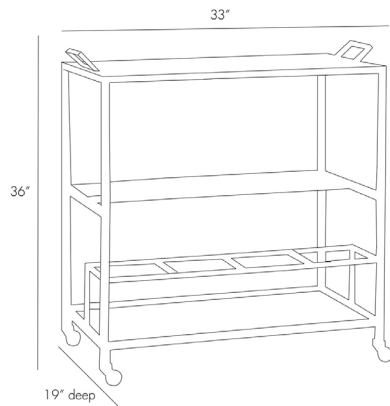

ARTERIORS

JAK BAR CART

4395

H: 36 IN, W: 33 IN, D: 19 IN

Antique Brass

Multi-tiered, this antique brass bar cart offers extensive opportunities for styling. Perfect for parties, the black glass tray top is removable, taking martinis on the go.

APPEARANCE

Material	Glass, Iron
Material Type	Plated
Finish	Black
Top Coat/Sealant	false

DIMENSIONS

Foot Print	12 IN
Shelf	W: 33 IN, D: 19 IN
	H: 1 IN, W: 33 IN, D: 10 IN

SHIPPING

Shipping Requirements	TruckShip
Product Weight	56 LBS
Gross Weight 1	102.5 LBS
Shipping Box 1	H: 41 IN, L: 37 IN, W: 22 IN