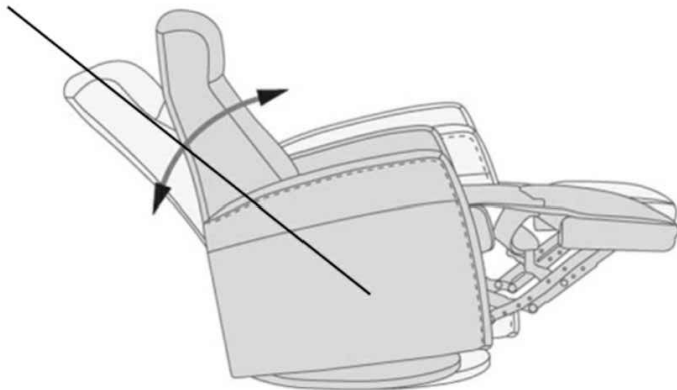

Reclined Max 145°

Distance from wall for full recline 6"

*Rotate Chair 90° to fit through the door before attaching backrest