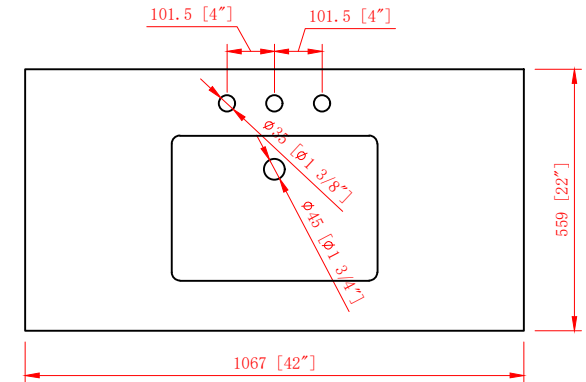

## 42" Bathroom Vanity

42 in. W x 22 in. D x 38 in. H  
(106.7 cm x 55.9 cm x 96.5 cm)

## Top View

## Back View