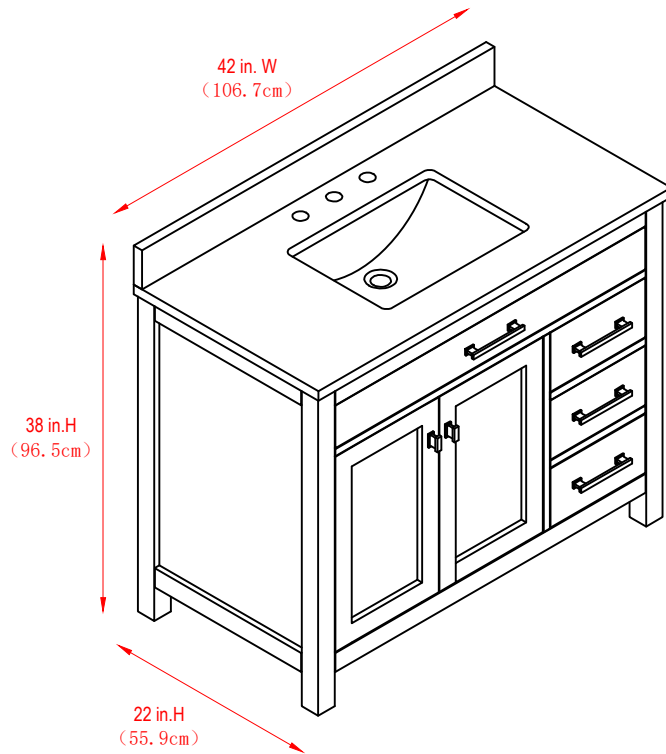

## 42" Bathroom Vanity

42 in. W x 22 in. D x 38 in. H  
(106.7 cm x 55.9 cm x 96.5 cm)

## Top View

## Back View