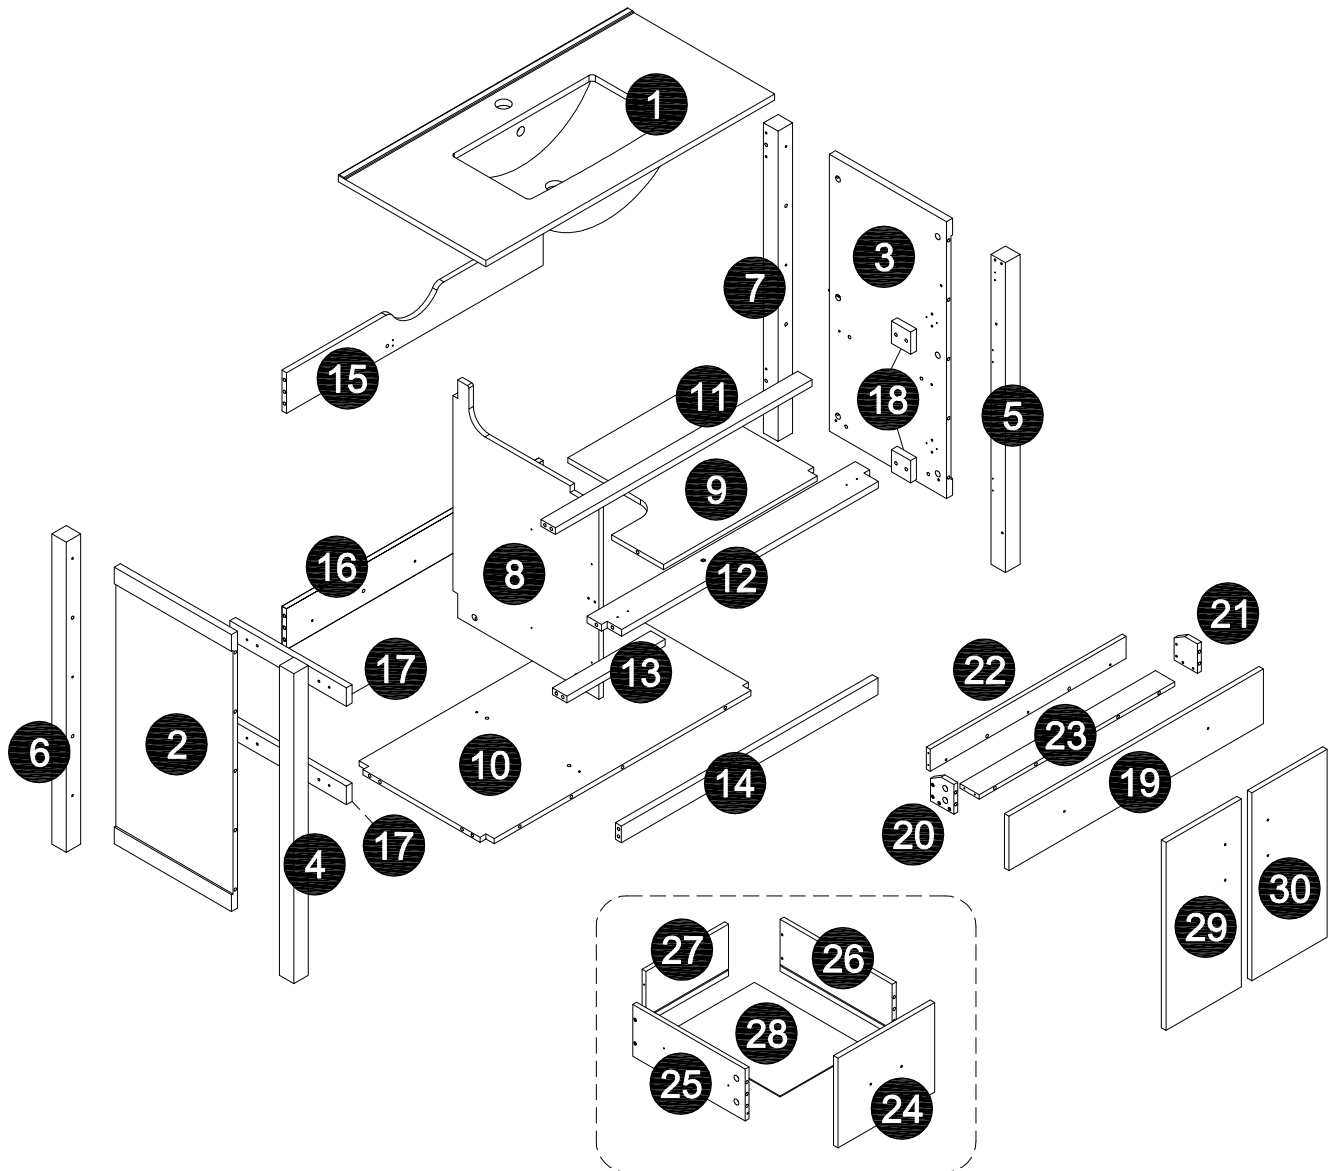

EXPLODED DRAWING: