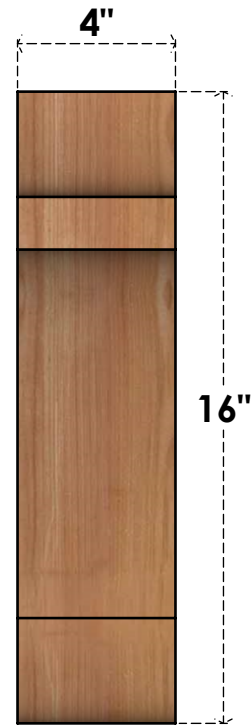

BRC04X08X16OLY00RWR

4"W X 8"D X 16"H OLYMPIC ROUGH SAWN BRACE, WESTERN RED CEDAR

SIDE

FRONT

EKENA MILLWORK
 2300 WEST MAIN ST.
 CLARKSVILLE, TX 75426
 TOLL FREE: 866-607-0453
 WWW.EKENAMILLWORK.COM

NOTES

1. INSTALLATION TO BE COMPLETED IN ACCORDANCE WITH MANUFACTURER'S SPECIFICATIONS.
2. DRAWING MAY NOT BE TO SCALE
3. THIS DRAWING IS INTENDED FOR DESIGN AND PLANNING PURPOSES ONLY.
4. ALL INFORMATION CONTAINED HEREIN WAS CURRENT AT THE TIME OF DEVELOPMENT BUT MUST BE REVIEWED AND APPROVED BY THE PRODUCT MANUFACTURER TO BE CONSIDERED ACCURATE.
5. PRODUCTS ARE NOT KILN DRIED. THIS ITEM IS UNIQUE AND WILL CONTAIN THE NATURAL VARIATIONS THAT THE WOOD SPECIES OFFERS. THIS MAY RESULT IN VARIATIONS UP TO 1/4"