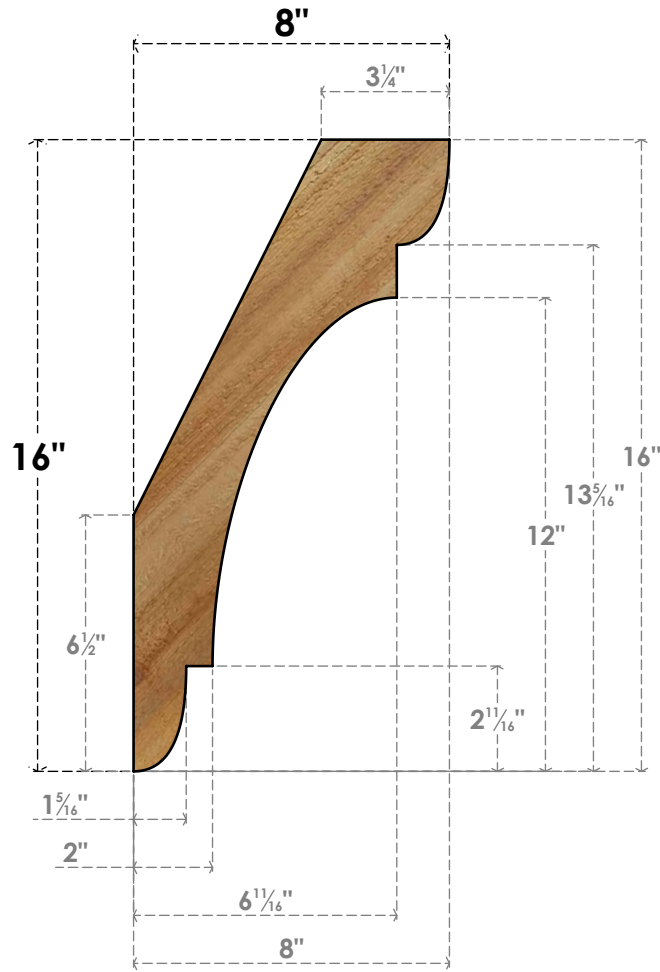

BRC04X08X16OLY00RWR

4"W X 8"D X 16"H OLYMPIC ROUGH SAWN BRACE, WESTERN RED CEDAR

SIDE

FRONT

EKENA MILLWORK
 2300 WEST MAIN ST.
 CLARKSVILLE, TX 75426
 TOLL FREE: 866-607-0453
 WWW.EKENAMILLWORK.COM

NOTES

1. INSTALLATION TO BE COMPLETED IN ACCORDANCE WITH MANUFACTURER'S SPECIFICATIONS.
2. DRAWING MAY NOT BE TO SCALE
3. THIS DRAWING IS INTENDED FOR DESIGN AND PLANNING PURPOSES ONLY.
4. ALL INFORMATION CONTAINED HEREIN WAS CURRENT AT THE TIME OF DEVELOPMENT BUT MUST BE REVIEWED AND APPROVED BY THE PRODUCT MANUFACTURER TO BE CONSIDERED ACCURATE.
5. PRODUCTS ARE NOT KILN DRIED. THIS ITEM IS UNIQUE AND WILL CONTAIN THE NATURAL VARIATIONS THAT THE WOOD SPECIES OFFERS. THIS MAY RESULT IN VARIATIONS UP TO 1/4"