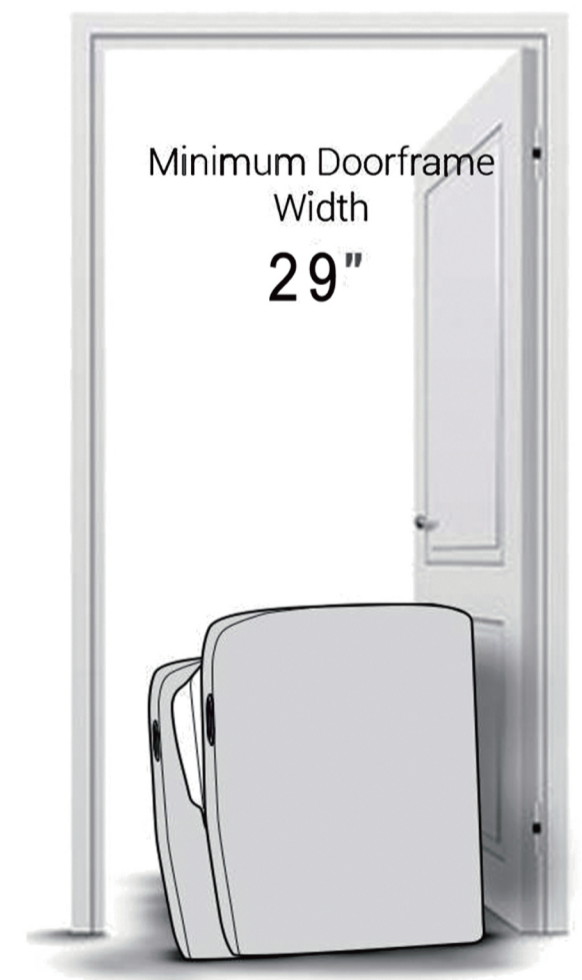

Reclined Max 145°

Distance from wall for full recline 6"

\*Rotate Chair 90° to fit through the door before attaching backrest