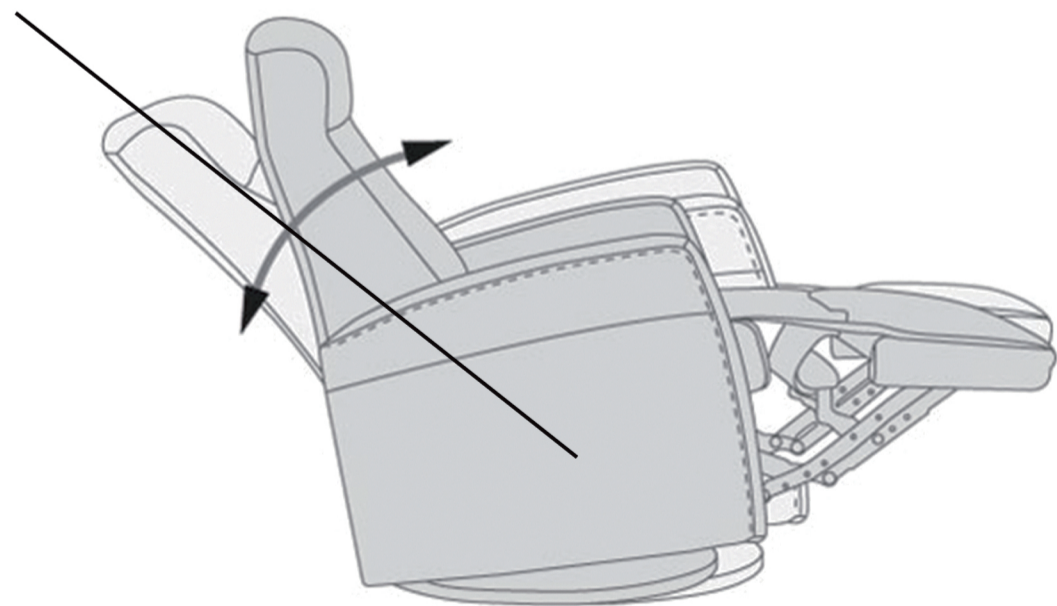

Reclined Max 145°

Distance from wall for full recline 6"

\*Rotate Chair 90° to fit through the door before attaching backrest