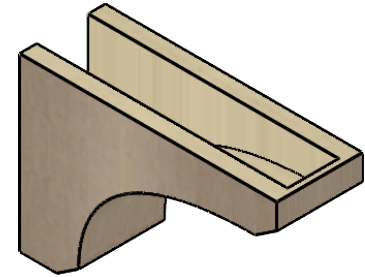

ITEM NUMBER: CORU05X15X10LGYRCPR

5"W X 15"D X 10"H SERIES 3 CLASSIC LEGACY ROUGH CEDAR TIMBERTHANE
FAUX WOOD CORBEL, PRIMED

FRONT PROFILE

ISOMETRIC

SIDE PROFILE

EKENA MILLWORK
2300 WEST MAIN ST.
CLARKSVILLE, TX 75426
TOLL FREE: 866-607-0453
WWW.EKENAMILLWORK.COM