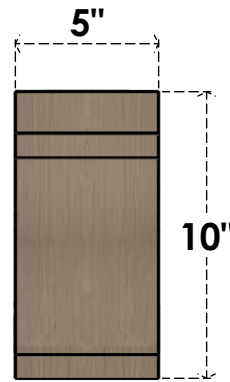

ITEM NUMBER: CORU05X15X10LGYRCPR

5"W X 15"D X 10"H SERIES 3 CLASSIC LEGACY ROUGH CEDAR TIMBERTHANE
FAUX WOOD CORBEL, PRIMED

FRONT PROFILE

ISOMETRIC

SIDE PROFILE

EKENA MILLWORK
2300 WEST MAIN ST.
CLARKSVILLE, TX 75426
TOLL FREE: 866-607-0453
WWW.EKENAMILLWORK.COM