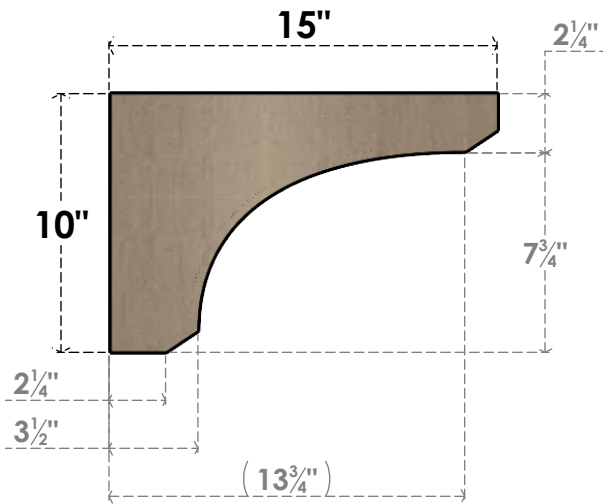

ITEM NUMBER: CORU05X15X10LGYRCPR

5"W X 15"D X 10"H SERIES 3 CLASSIC LEGACY ROUGH CEDAR TIMBERTHANE
FAUX WOOD CORBEL, PRIMED

FRONT PROFILE

ISOMETRIC

SIDE PROFILE

EKENA MILLWORK
2300 WEST MAIN ST.
CLARKSVILLE, TX 75426
TOLL FREE: 866-607-0453
WWW.EKENAMILLWORK.COM

NOTES

1. INSTALLATION TO BE COMPLETED IN ACCORDANCE WITH MANUFACTURER'S SPECIFICATIONS.
2. DRAWING MAY NOT BE TO SCALE
3. THIS DRAWING IS INTENDED FOR DESIGN AND PLANNING PURPOSES ONLY.
4. ALL INFORMATION CONTAINED HEREIN WAS CURRENT AT THE TIME OF DEVELOPMENT BUT MUST BE REVIEWED AND APPROVED BY THE PRODUCT MANUFACTURER TO BE CONSIDERED ACCURATE.
5. TIMBERTHANE ARCHITECTURAL PRODUCTS ARE MADE FROM HIGH DENSITY URETHANE AND COME FACTORY PRIMED