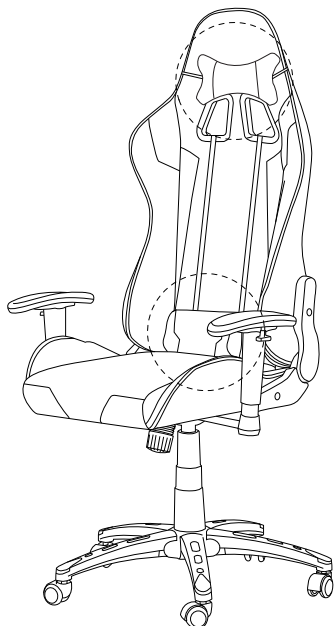

A warning icon consisting of a rounded rectangle. On the left, a circular inset shows an L-shaped metal bracket. On the right, a power drill is shown with a diagonal line through it, indicating it should not be used.	A standard warning triangle with an exclamation mark inside.	A circular clock face with tick marks around the perimeter and two hands pointing to approximately 12:30.
<p>30'</p>		
A warning icon consisting of a rounded rectangle. On the left, a circular inset shows a rectangular block resting on a textured surface, possibly representing a mat or floor. On the right, a rectangular block is shown with a diagonal line through it, indicating it should not be placed on a hard surface.	A standard warning triangle with an exclamation mark inside.	A simple line drawing of a person standing, representing a single user.
<p>1</p>		

5

6

7

8

G

x 1

H

x 1