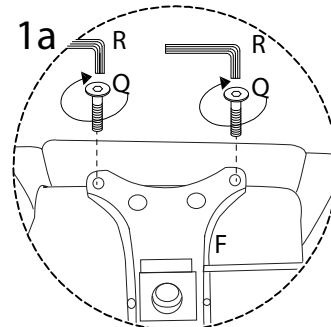

A warning icon consisting of a rounded rectangle. On the left, a circular inset shows an L-shaped metal bracket. On the right, a power drill is shown with a diagonal line through it, indicating it should not be used.	A standard warning triangle with an exclamation mark inside.	A circular clock face with tick marks around the perimeter and two hands pointing to approximately 12:30.
<p>30'</p>		
A warning icon consisting of a rounded rectangle. On the left, a circular inset shows a rectangular block resting on a textured surface, possibly representing a mat or floor. On the right, a rectangular block is shown with a diagonal line through it, indicating it should not be placed on a hard surface.	A standard warning triangle with an exclamation mark inside.	A simple line drawing of a person standing, representing a single user.
<p>1</p>		

5

6

7

8

G

x 1

H

x 1