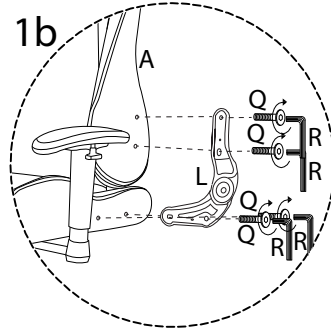

A warning icon consisting of a rounded rectangle. On the left, a circular inset shows an L-shaped metal bracket. On the right, a power drill is shown with a diagonal line through it, indicating it should not be used.	A standard warning triangle with an exclamation mark inside.	A circular clock face with tick marks around the perimeter and two hands pointing to approximately 12:30.
<p>30'</p>		
A warning icon consisting of a rounded rectangle. On the left, a circular inset shows a rectangular block resting on a textured surface, possibly representing a mat or floor. On the right, a rectangular block is shown with a diagonal line through it, indicating it should not be placed on a hard surface.	A standard warning triangle with an exclamation mark inside.	A simple line drawing of a person standing, representing a single user.
<p>1</p>		

5

6

7

8

G

x 1

H

x 1