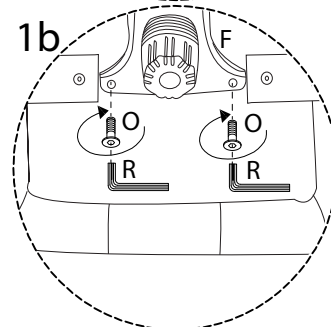

A warning icon consisting of a rounded rectangle. On the left, a circular inset shows an L-shaped metal bracket. On the right, a power drill is shown with a diagonal line through it, indicating it should not be used.	A standard warning triangle with an exclamation mark inside.	A circular clock face with tick marks around the perimeter and two hands pointing to approximately 12:30.
<p>30'</p>		
A warning icon consisting of a rounded rectangle. On the left, a circular inset shows a rectangular block resting on a textured surface, possibly representing a mat or floor. On the right, a rectangular block is shown with a diagonal line through it, indicating it should not be placed on a hard surface.	A standard warning triangle with an exclamation mark inside.	A simple line drawing of a person standing, representing a single user.
<p>1</p>		

x 5

2

M

x 1

N

x 1

3

4

5

6

7

8

G

x 1

H

x 1