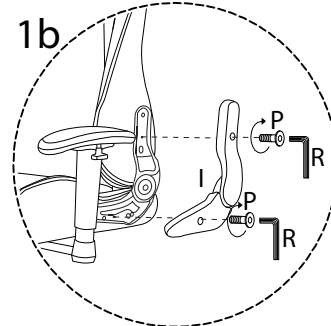

A warning icon consisting of a rounded rectangle. On the left, a circular inset shows an L-shaped metal bracket. On the right, a power drill is shown with a diagonal line through it, indicating it should not be used.	A standard warning triangle with an exclamation mark inside.	A circular clock face with tick marks around the perimeter and two hands pointing to approximately 12:30.
<p>30'</p>		
A warning icon consisting of a rounded rectangle. On the left, a circular inset shows a rectangular block resting on a textured surface, possibly representing a mat or floor. On the right, a rectangular block is shown with a diagonal line through it, indicating it should not be placed on a hard surface.	A standard warning triangle with an exclamation mark inside.	A simple line drawing of a person standing, representing a single user.
<p>1</p>		

5

6

7

8

G

x 1

H

x 1