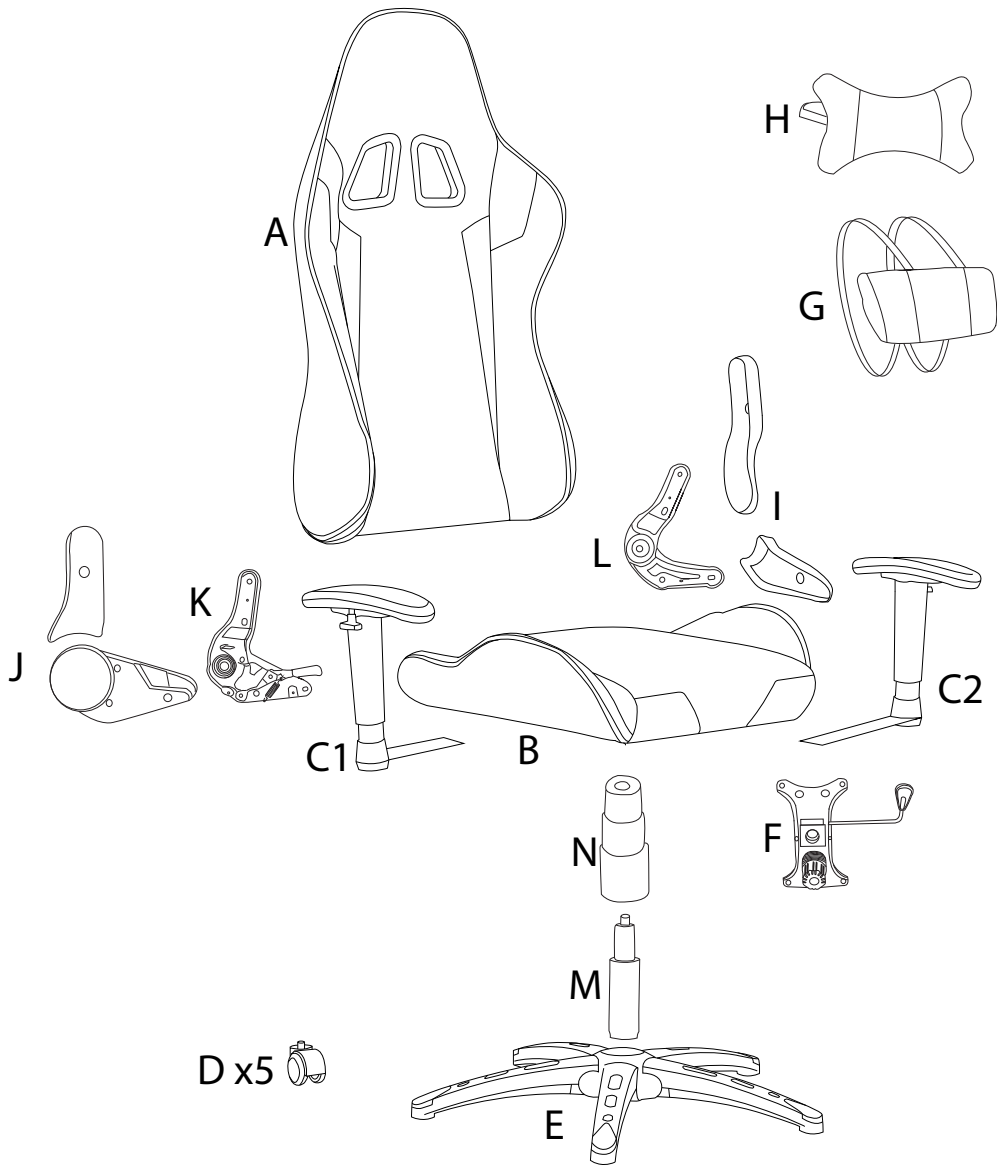

A warning icon consisting of a rounded rectangle. On the left, a circular inset shows an L-shaped metal bracket. On the right, a power drill is shown with a diagonal line through it, indicating it should not be used.	A standard warning triangle with an exclamation mark inside.	A circular clock face with tick marks around the perimeter and two hands pointing to approximately 12:30.
<p>30'</p>		
A warning icon consisting of a rounded rectangle. On the left, a circular inset shows a rectangular block resting on a textured surface, possibly representing a mat or floor. On the right, a rectangular block is shown with a diagonal line through it, indicating it should not be placed on a hard surface.	A standard warning triangle with an exclamation mark inside.	A simple line drawing of a person standing, representing a single user.
<p>1</p>		

A  x 1	B  x 1	C1  x 1	C2  x 1	D  x 5
---	---	--	---	---

E  x 1	F  x 1	G  x 1	H  x 1	I  x 1
---	---	---	--	---

J

x 1

K

x 1

L

x 1