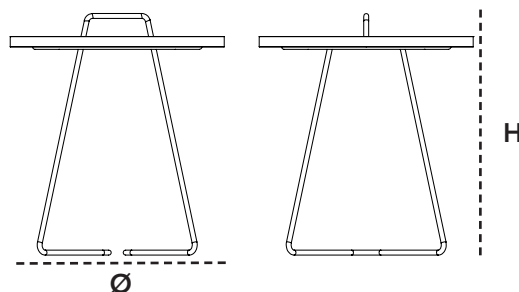

Dimensioner/Dimensions/Dimensionen

Ø	52cm	20.5"
H	60cm	23.7"
Wgt	3,5kg	7.72lbs