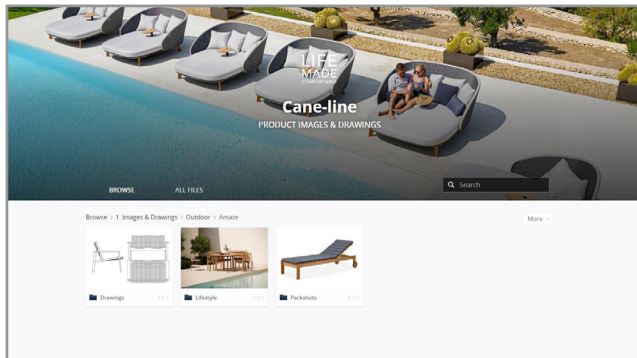

Download portal