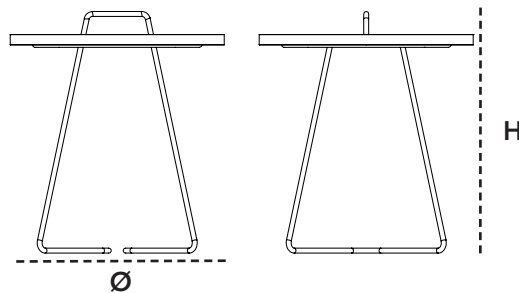

Dimensioner/Dimensions/Dimensionen

Ø	37cm	14.6"
H	46,5cm	18.3"
Wgt	2,16kg	4.76lbs