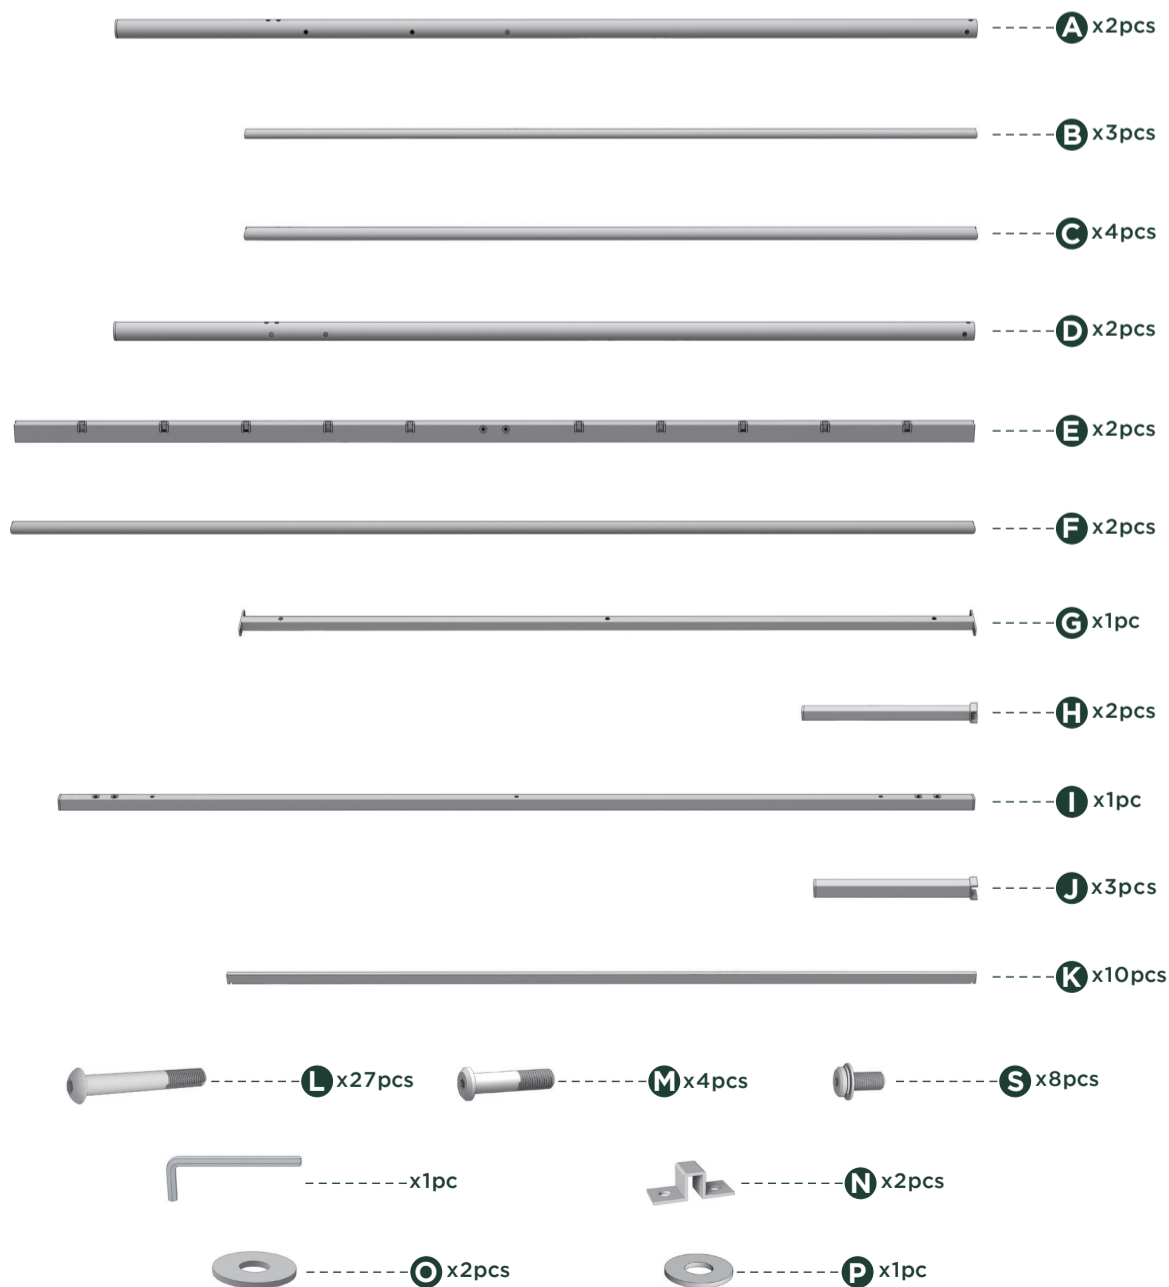

Easy as 1-2-3 Assembly Instruction

Numbers must Match for Secure Assembly

Components

Return Policy

You will absolutely love your new addition to your home, but if for some reason you want to return the product, please contact us directly before you decide to return your product to the retailer. Our Customer Service organization can answer most concerns and can assist you with any questions you may have about your new product.

The item must be returned in good condition, in original box, with all original proof of purchase, parts and accessories, within the time frame specified by the retailer it was purchased from.

1

2

3

4

5

6

7

8

9

10

11

12

13

14

15

16

17

18

19

20