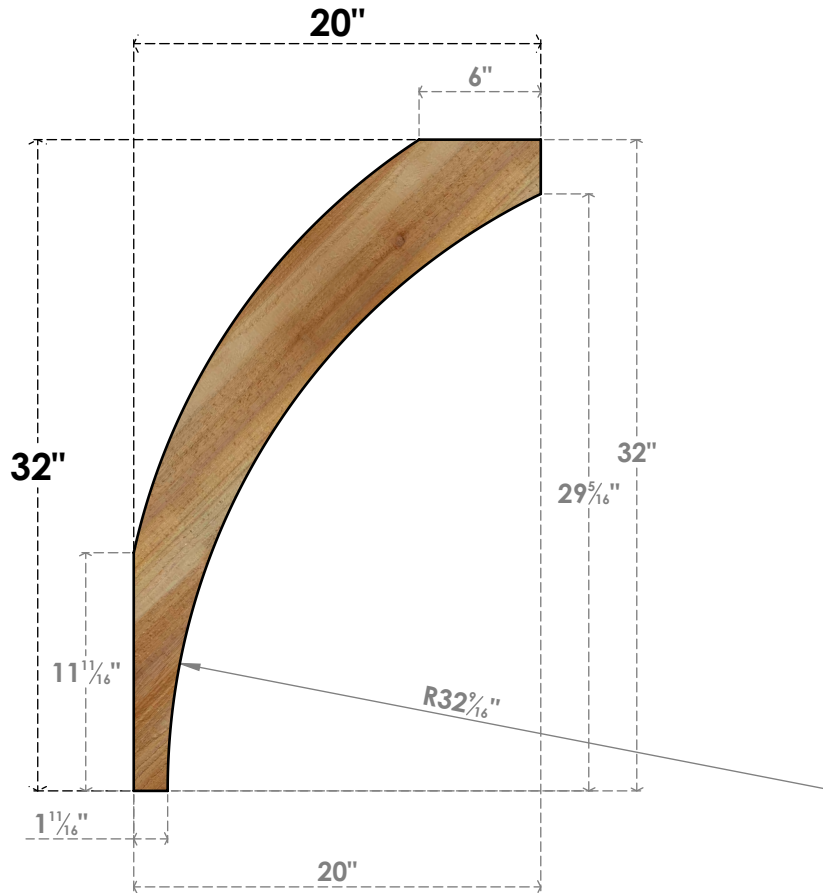

BRC04X20X32HR00RWR

4"W X 20"D X 32"H THORTON ROUGH SAWN BRACE, WESTERN RED CEDAR

SIDE

FRONT

EKENA MILLWORK
 2300 WEST MAIN ST.
 CLARKSVILLE, TX 75426
 TOLL FREE: 866-607-0453
 WWW.EKENAMILLWORK.COM

NOTES

1. INSTALLATION TO BE COMPLETED IN ACCORDANCE WITH MANUFACTURER'S SPECIFICATIONS.
2. DRAWING MAY NOT BE TO SCALE
3. THIS DRAWING IS INTENDED FOR DESIGN AND PLANNING PURPOSES ONLY.
4. ALL INFORMATION CONTAINED HEREIN WAS CURRENT AT THE TIME OF DEVELOPMENT BUT MUST BE REVIEWED AND APPROVED BY THE PRODUCT MANUFACTURER TO BE CONSIDERED ACCURATE.
5. PRODUCTS ARE NOT KILN DRIED. THIS ITEM IS UNIQUE AND WILL CONTAIN THE NATURAL VARIATIONS THAT THE WOOD SPECIES OFFERS. THIS MAY RESULT IN VARIATIONS UP TO 1/4"