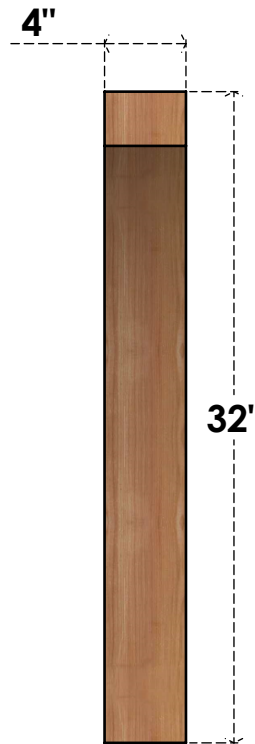

BRC04X20X32HR00RWR

4"W X 20"D X 32"H THORTON ROUGH SAWN BRACE, WESTERN RED CEDAR

SIDE

FRONT

EKENA MILLWORK
 2300 WEST MAIN ST.
 CLARKSVILLE, TX 75426
 TOLL FREE: 866-607-0453
 WWW.EKENAMILLWORK.COM

NOTES

1. INSTALLATION TO BE COMPLETED IN ACCORDANCE WITH MANUFACTURER'S SPECIFICATIONS.
2. DRAWING MAY NOT BE TO SCALE
3. THIS DRAWING IS INTENDED FOR DESIGN AND PLANNING PURPOSES ONLY.
4. ALL INFORMATION CONTAINED HEREIN WAS CURRENT AT THE TIME OF DEVELOPMENT BUT MUST BE REVIEWED AND APPROVED BY THE PRODUCT MANUFACTURER TO BE CONSIDERED ACCURATE.
5. PRODUCTS ARE NOT KILN DRIED. THIS ITEM IS UNIQUE AND WILL CONTAIN THE NATURAL VARIATIONS THAT THE WOOD SPECIES OFFERS. THIS MAY RESULT IN VARIATIONS UP TO 1/4"