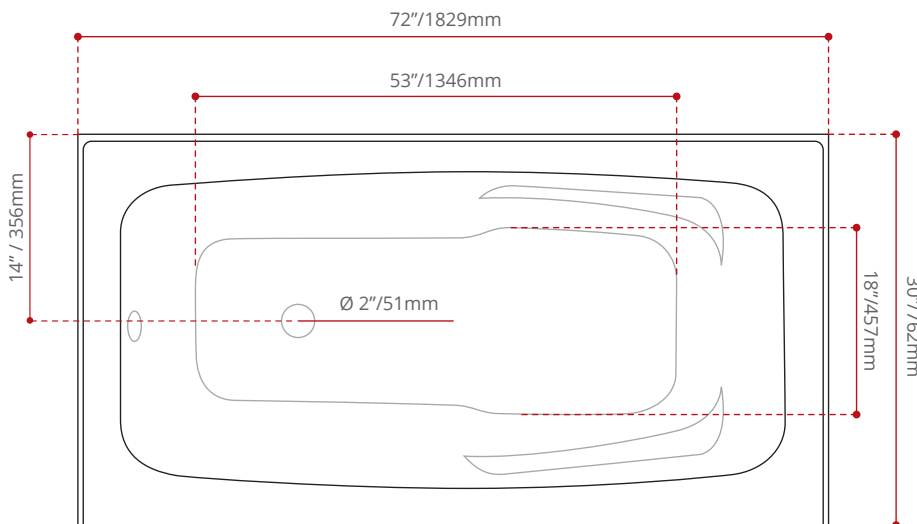

p STARK SKIRTED BATHTUB

p S T A R K 7 2 3 0 S K

DESCRIPTION:

- Contemporary Style
- Plain skirt.
- Left or Right Drain.
- High gloss / Crack-resistant acrylic.
- Made in Canada.
- Complies with CSA & IAPMO standards.

AVAILABLE OPTIONS:

- Biscuit Colour. ○
- 3/4 Set back wood apron.
- Removable access panel.
- Skirt cut-off.
- Plain skirt.
- Double tilling flange.
- Textured Bottom

JETTING OPTIONS:

- Lateral Air jets.
- Air illusion jets.
- Filler air jets.
- Square zen jets.
- Neck-Jet massage system.
- Whirlpool jets.
- V-Masseuse.
- Chromatherapy.
- Aromatherapy.
- Comfort Warm

WATER DEPTH

13.75"/349mm

CAPACITY

73 gal.
278 litres of water

SHIPPING DIMENSIONS

74 x 32 x 24" / 1880 x 813 x 610mm

NET WEIGHT

37 kg / 82 lbs

GROSS WEIGHT

40 kg / 88 lbs

Measurements may vary ±5mm
- Diagram NOT to scale -