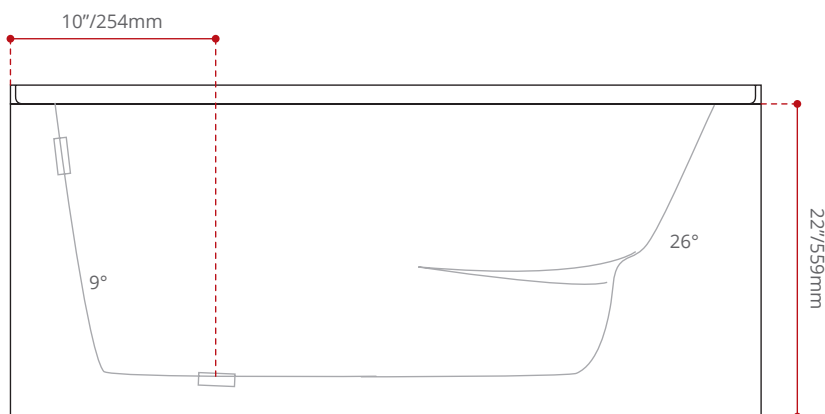

p STARK SKIRTED BATHTUB

p S T A R K 7 2 3 0 S K

DESCRIPTION:

- Contemporary Style
- Plain skirt.
- Left or Right Drain.
- High gloss / Crack-resistant acrylic.
- Made in Canada.
- Complies with CSA & IAPMO standards.

AVAILABLE OPTIONS:

- Biscuit Colour. ○
- 3/4 Set back wood apron.
- Removable access panel.
- Skirt cut-off.
- Plain skirt.
- Double tilling flange.
- Textured Bottom

JETTING OPTIONS:

- Lateral Air jets.
- Air illusion jets.
- Filler air jets.
- Square zen jets.
- Neck-Jet massage system.
- Whirlpool jets.
- V-Masseuse.
- Chromatherapy.
- Aromatherapy.
- Comfort Warm

WATER DEPTH

13.75"/349mm

CAPACITY

73 gal.
278 litres of water

SHIPPING DIMENSIONS

74 x 32 x 24" / 1880 x 813 x 610mm

NET WEIGHT

37 kg / 82 lbs

GROSS WEIGHT

40 kg / 88 lbs

Measurements may vary ±5mm
- Diagram NOT to scale -