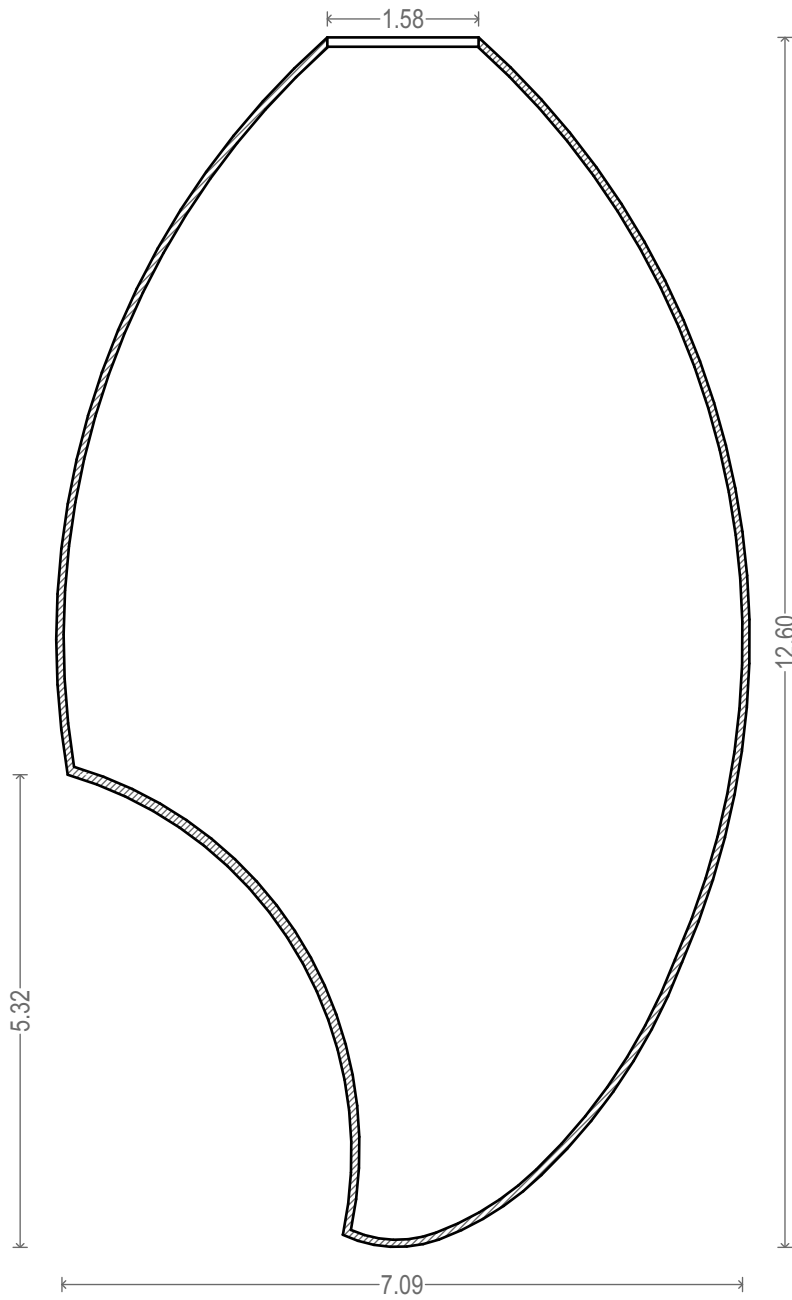

Wall thickness 0.06 inches / 16 gauge

Front view

**LUMINOSA**  
HAND MADE

Series: Alquimia

Model: Cocoon Small

Code: ALQ-COC-CHI

Scale 1:2

Measurements: inches

[www.studioluminosa.com](http://www.studioluminosa.com)

Wall thickness 0.06 inches / 16 gauge

Side view

**LUMINOSA**  
HAND MADE

Series: Alquimia

Model: Cocoon Small

Code: ALQ-COC-CHI

Scale 1:2

Measurements: inches

[www.studioluminosa.com](http://www.studioluminosa.com)