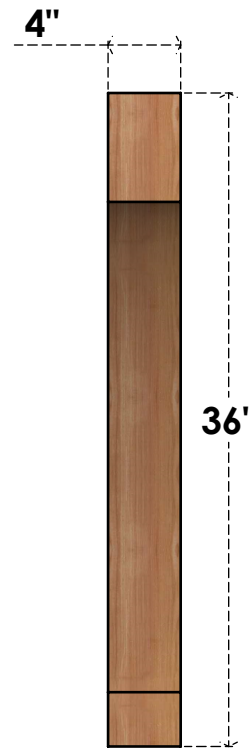

# BRC04X30X36IMP00RWR

4"W X 30"D X 36"H IMPERIAL ROUGH SAWN BRACE, WESTERN RED CEDAR

**SIDE**

**FRONT**

EKENA MILLWORK  
 2300 WEST MAIN ST.  
 CLARKSVILLE, TX 75426  
 TOLL FREE: 866-607-0453  
 WWW.EKENAMILLWORK.COM

**NOTES**

1. INSTALLATION TO BE COMPLETED IN ACCORDANCE WITH MANUFACTURER'S SPECIFICATIONS.
2. DRAWING MAY NOT BE TO SCALE
3. THIS DRAWING IS INTENDED FOR DESIGN AND PLANNING PURPOSES ONLY.
4. ALL INFORMATION CONTAINED HEREIN WAS CURRENT AT THE TIME OF DEVELOPMENT BUT MUST BE REVIEWED AND APPROVED BY THE PRODUCT MANUFACTURER TO BE CONSIDERED ACCURATE.
5. PRODUCTS ARE NOT KILN DRIED. THIS ITEM IS UNIQUE AND WILL CONTAIN THE NATURAL VARIATIONS THAT THE WOOD SPECIES OFFERS. THIS MAY RESULT IN VARIATIONS UP TO 1/4"