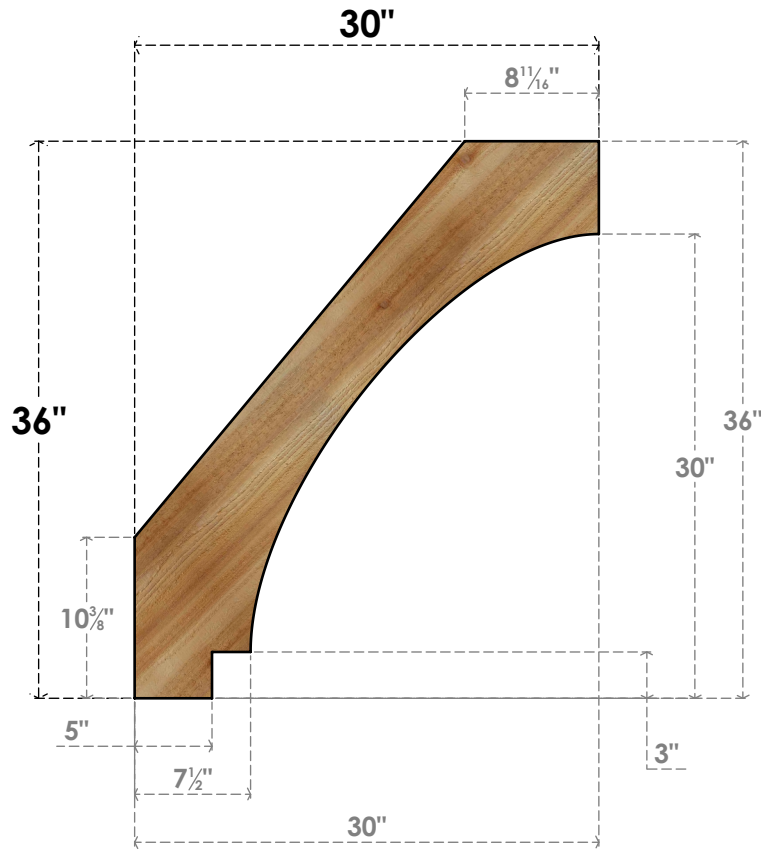

# BRC04X30X36IMP00RWR

4"W X 30"D X 36"H IMPERIAL ROUGH SAWN BRACE, WESTERN RED CEDAR

**SIDE**

**FRONT**

EKENA MILLWORK  
 2300 WEST MAIN ST.  
 CLARKSVILLE, TX 75426  
 TOLL FREE: 866-607-0453  
 WWW.EKENAMILLWORK.COM