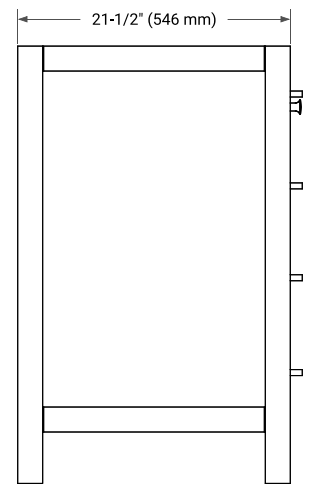

60" SINGLE SINK BASE CABINET

BASE CABINET DIMENSIONS

60" W x 21.5" D x 34.5" H

FEATURES

- Solid wood frame & plywood panels
- Dovetail drawers and joints
- Soft closing doors & drawers

HARDWARE FINISHES*

Brushed Nickel Satin Brass Matte Black Polished Chrome

PLAN VIEW

60" SINGLE RECTANGLE SINK COUNTERTOP WITH 1.5 IN. THICKNESS

OVERALL DIMENSIONS

60.25" W x 22" D x 1.5" H

COUNTERTOP OPTIONS

Carrara White Quartz

FEATURES

- Solid countertop with mitered edges & seams
- Undermount white rectangular sink
- Pre-drilled for 8" widespread faucet

INCLUDED

- Countertop
- Matching Backsplash
- Rectangle Sink

COUNTERTOP PLAN VIEW

EDGE SIDE VIEW

THREE DIMENSIONAL COUNTERTOP VIEW