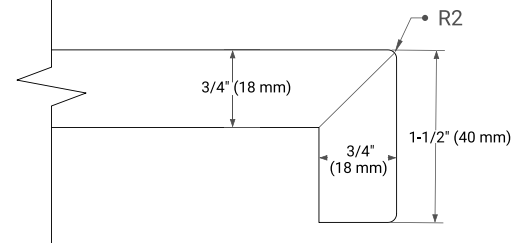

PLAN VIEW

60" SINGLE RECTANGLE SINK COUNTERTOP WITH 1.5 IN. THICKNESS

OVERALL DIMENSIONS

60.25" W x 22" D x 1.5" H

COUNTERTOP OPTIONS

Carrara White Quartz

FEATURES

- Solid countertop with mitered edges & seams
- Undermount white rectangular sink
- Pre-drilled for 8" widespread faucet

INCLUDED

- Countertop
- Matching Backsplash
- Rectangle Sink

COUNTERTOP PLAN VIEW

EDGE SIDE VIEW

THREE DIMENSIONAL COUNTERTOP VIEW