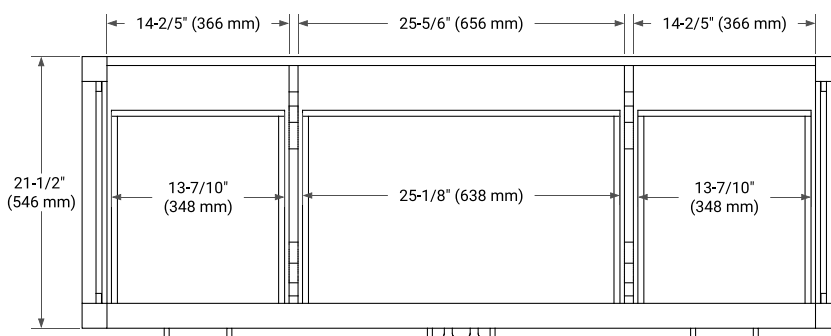

60" SINGLE SINK BASE CABINET

BASE CABINET DIMENSIONS

60" W x 21.5" D x 34.5" H

FEATURES

- Solid wood frame & plywood panels
- Dovetail drawers and joints
- Soft closing doors & drawers

HARDWARE FINISHES*

Brushed Nickel Satin Brass Matte Black Polished Chrome

PLAN VIEW

60" SINGLE RECTANGLE SINK COUNTERTOP WITH 1.5 IN. THICKNESS

OVERALL DIMENSIONS

60.25" W x 22" D x 1.5" H

COUNTERTOP OPTIONS

Carrara White Quartz

FEATURES

- Solid countertop with mitered edges & seams
- Undermount white rectangular sink
- Pre-drilled for 8" widespread faucet

INCLUDED

- Countertop
- Matching Backsplash
- Rectangle Sink

COUNTERTOP PLAN VIEW

EDGE SIDE VIEW

THREE DIMENSIONAL COUNTERTOP VIEW