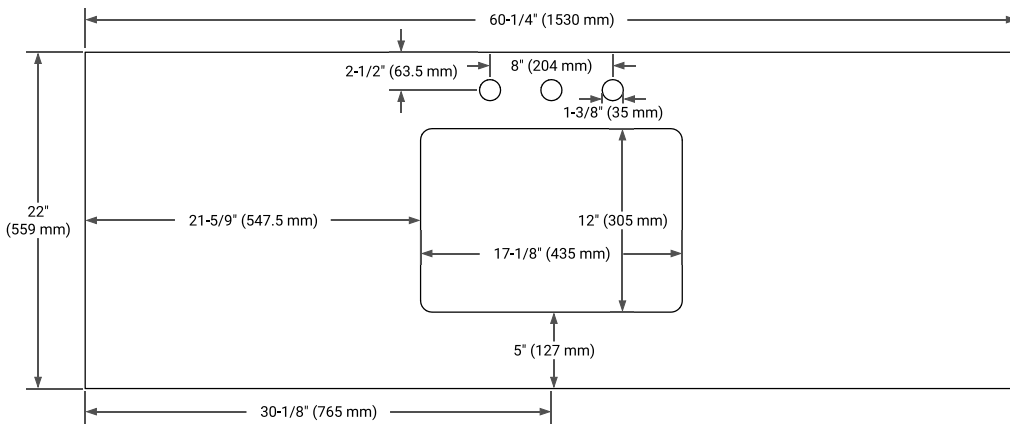

PLAN VIEW

60" SINGLE RECTANGLE SINK COUNTERTOP WITH 1.5 IN. THICKNESS

OVERALL DIMENSIONS

60.25" W x 22" D x 1.5" H

COUNTERTOP OPTIONS

Carrara White Quartz

FEATURES

- Solid countertop with mitered edges & seams
- Undermount white rectangular sink
- Pre-drilled for 8" widespread faucet

INCLUDED

- Countertop
- Matching Backsplash
- Rectangle Sink

COUNTERTOP PLAN VIEW

EDGE SIDE VIEW

THREE DIMENSIONAL COUNTERTOP VIEW