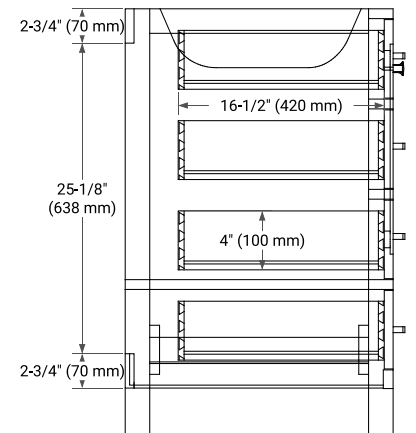

60" SINGLE SINK BASE CABINET

BASE CABINET DIMENSIONS

60" W x 21.5" D x 34.5" H

FEATURES

- Solid wood frame & plywood panels
- Dovetail drawers and joints
- Soft closing doors & drawers

HARDWARE FINISHES*

Brushed Nickel Satin Brass Matte Black Polished Chrome

PLAN VIEW

60" SINGLE RECTANGLE SINK COUNTERTOP WITH 1.5 IN. THICKNESS

OVERALL DIMENSIONS

60.25" W x 22" D x 1.5" H

COUNTERTOP OPTIONS

Carrara White Quartz

FEATURES

- Solid countertop with mitered edges & seams
- Undermount white rectangular sink
- Pre-drilled for 8" widespread faucet

INCLUDED

- Countertop
- Matching Backsplash
- Rectangle Sink

COUNTERTOP PLAN VIEW

EDGE SIDE VIEW

THREE DIMENSIONAL COUNTERTOP VIEW