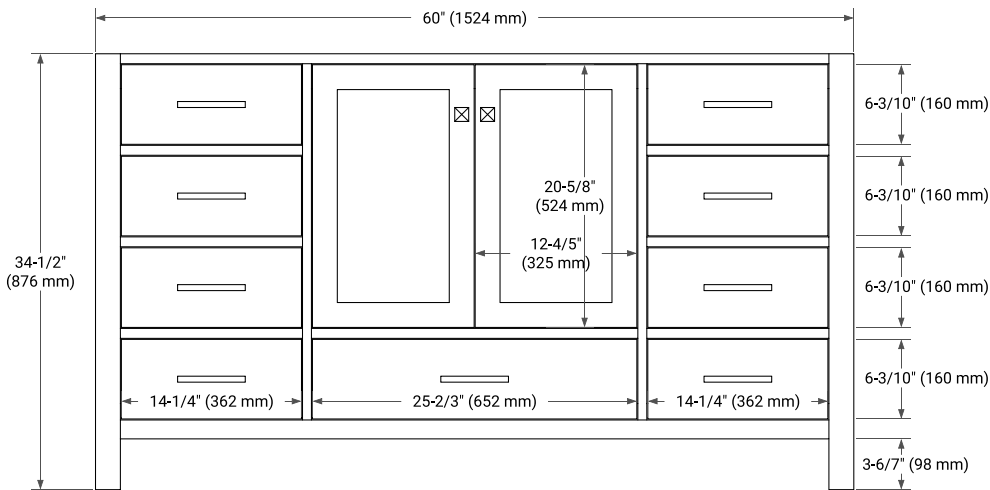

60" SINGLE SINK BASE CABINET

BASE CABINET DIMENSIONS

60" W x 21.5" D x 34.5" H

FEATURES

- Solid wood frame & plywood panels
- Dovetail drawers and joints
- Soft closing doors & drawers

HARDWARE FINISHES*

Brushed Nickel   Satin Brass   Matte Black   Polished Chrome

Hardware comes preinstalled with the illustrated option. Other finishes are available on our online store if you prefer a different one.

AVAILABLE COLORS

White   Grey   Midnight Blue   Espresso   Oak

FRONT VIEW

SIDE VIEW

PLAN VIEW