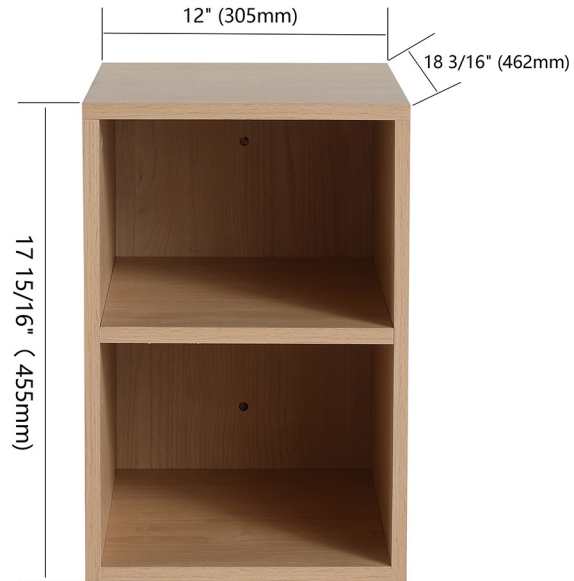

PRODUCT INFORMATION

Overall Width	<u>59.60 in.</u>	Base Material	<u>Plywood</u>
Overall Depth	<u>18.50 in.</u>	Top Material	<u>Ceramic</u>
Overall Hight	<u>20.70 in.</u>	Overflow Hole	<u>yes</u>
		Drain Assembly	<u>no</u>