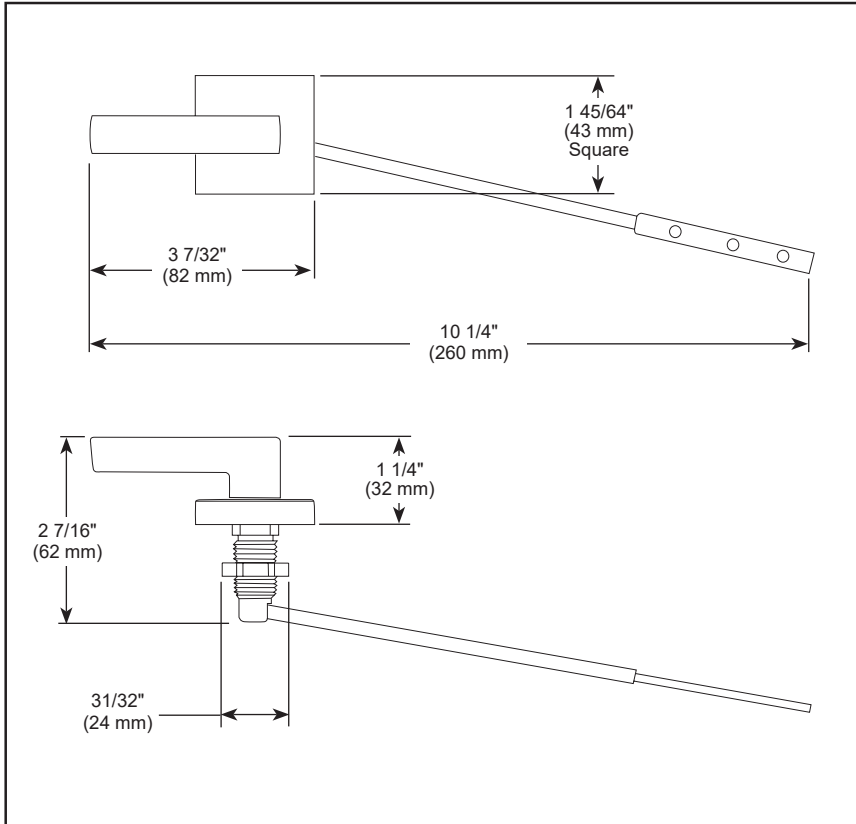

BRIZO®

ACCESSORIES

- Siderna® Bath Collection
- Front Mount Flush Lever

STANDARD SPECIFICATIONS:

- Installation instructions included with product.

WARRANTY

- Parts and Finish – Lifetime limited warranty; or for commercial purchasers, 10 years for multi-family residential (apartments and condominiums) and 5 years for all other commercial uses, in each case from the date the product is received by the original purchaser or their authorized representative (installation contractor, etc.
- Please go to www.brizo.com for the complete details of our limited warranty.

▲ Designate proper finish suffix