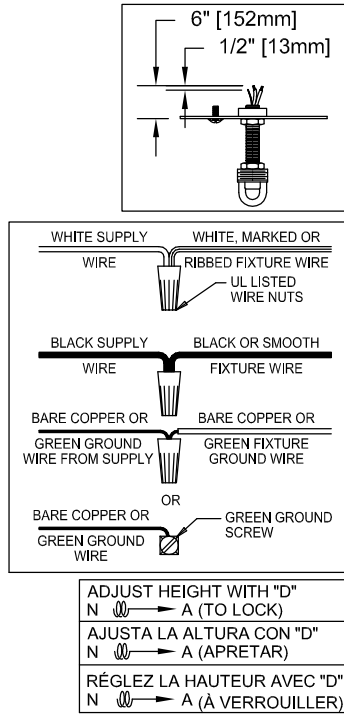

Assembly & Installation Instructions

CAUTION: Read instructions carefully and turn electricity off at main circuit breaker panel before beginning installation.

WARNING - If any Special Control Devices are used with this Fixture, Follow the Instructions Carefully to assure full compliance with N.E.C. requirements. If there are any questions, contact a Qualified Electrical Contractor.
WARNING - This product contains chemicals known to the State of California to cause cancer, birth defects and /or other reproductive harm. Thoroughly wash hands after installing, handling, cleaning, or otherwise touching this product.
CAUTION - All glass is fragile, use care when handling Glass component(s) and or Lamp(s).

CANOPY MOUNTING & WIRE CONNECTION ASSEMBLY STEPS:

1. D,E → A
2. B,A → C
3. N,P,H → D
4. P → H (TO LOCK) (APRETAR) (À VERROUILLER)
5. F → M
6. M → V,W
7. L → M
8. J,K → L
9. L → H
10. F → L,K,J,H,D
11. F → G
12. J,K → H

FIXTURE ASSEMBLY STEPS:

1. T,Q,R → U
2. S → U

B, C, G & S
 (NOT FURNISHED)
 (NO INCLUIDA)
 (NON FOURNIE)

Instructions d'Assemblage et Installation

MISE EN GARDE: Lire les instructions avec soin et couper le courant au disjoncteur central avant de commencer l'installation.