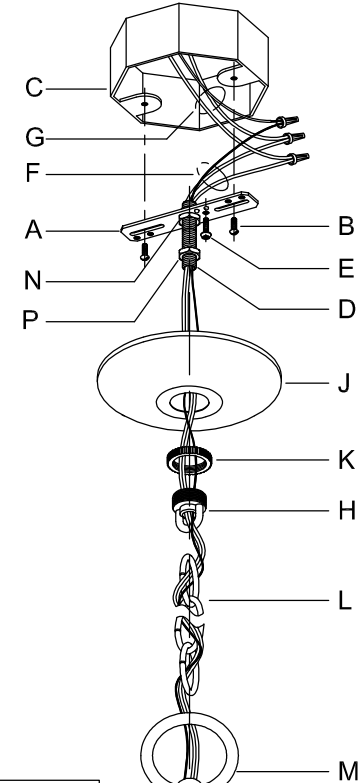

Assembly & Installation Instructions

CAUTION: Read instructions carefully and turn electricity off at main circuit breaker panel before beginning installation.

WARNING - If any Special Control Devices are used with this Fixture, Follow the Instructions Carefully to assure full compliance with N.E.C. requirements. If there are any questions, contact a Qualified Electrical Contractor.
WARNING - This product contains chemicals known to the State of California to cause cancer, birth defects and /or other reproductive harm. Thoroughly wash hands after installing, handling, cleaning, or otherwise touching this product.
CAUTION - All glass is fragile, use care when handling Glass component(s) and or Lamp(s).

CANOPY MOUNTING & WIRE CONNECTION ASSEMBLY STEPS:

1. D,E → A
2. B,A → C
3. N,P,H → D
4. P → H (TO LOCK) (APRETAR) (À VERROUILLER)
5. F → M
6. M → V,W
7. L → M
8. J,K → L
9. L → H
10. F → L,K,J,H,D
11. F → G
12. J,K → H

FIXTURE ASSEMBLY STEPS:

1. T,Q,R → U
2. S → U

B, C, G & S
 (NOT FURNISHED)
 (NO INCLUIDA)
 (NON FOURNIE)

Instructions d'Assemblage et Installation

MISE EN GARDE: Lire les instructions avec soin et couper le courant au disjoncteur central avant de commencer l'installation.