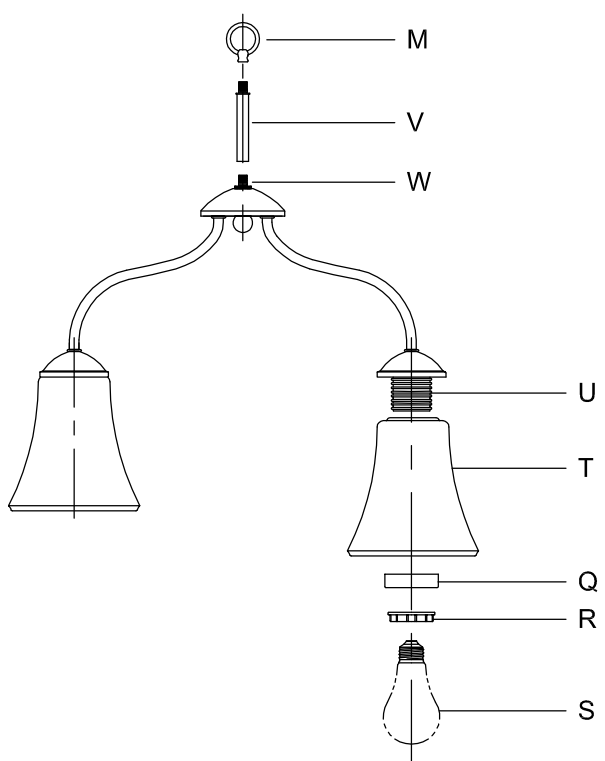

Assembly & Installation Instructions

CAUTION: Read instructions carefully and turn electricity off at main circuit breaker panel before beginning installation.

WARNING - If any Special Control Devices are used with this Fixture, Follow the Instructions Carefully to assure full compliance with N.E.C. requirements. If there are any questions, contact a Qualified Electrical Contractor.
WARNING - This product contains chemicals known to the State of California to cause cancer, birth defects and /or other reproductive harm. Thoroughly wash hands after installing, handling, cleaning, or otherwise touching this product.
CAUTION - All glass is fragile, use care when handling Glass component(s) and or Lamp(s).

CANOPY MOUNTING & WIRE CONNECTION ASSEMBLY STEPS:

1. D,E → A
2. B,A → C
3. N,P,H → D
4. P → H (TO LOCK) (APRETAR) (À VERROUILLER)
5. F → M
6. M → V,W
7. L → M
8. J,K → L
9. L → H
10. F → L,K,J,H,D
11. F → G
12. J,K → H

FIXTURE ASSEMBLY STEPS:

1. T,Q,R → U
2. S → U

B, C, G & S
 (NOT FURNISHED)
 (NO INCLUIDA)
 (NON FOURNIE)

Instructions d'Assemblage et Installation

MISE EN GARDE: Lire les instructions avec soin et couper le courant au disjoncteur central avant de commencer l'installation.