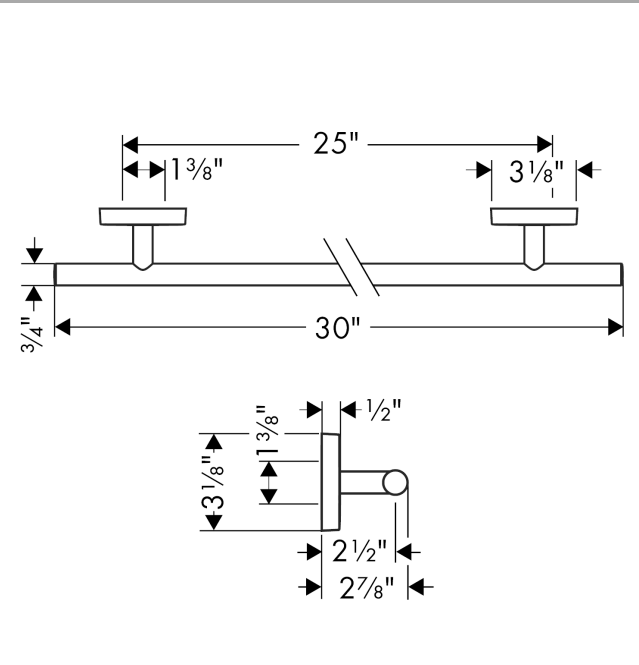

PuraVida

Towel Bar, 24"

Finishes : **chrome** Part no. : **41506000**

Description

Features

- Wall-mounted
- Brass
- Metal holder
- fixed
- with mounting material
- concealed fastening
- Diameter of drilled hole: 6 mm

Item details

List Price \$ 213.00

Product image

Scale drawing

PuraVida

Towel Bar, 24"

Finishes : chrome Part no. : 41506000

Exploded drawing

Year of production: >07/09

PuraVida

Towel Bar, 24"

Finishes : **chrome** Part no. : **41506000**

Spare parts list

Year of production: >07/09

Pos.	Description	Part no.	Price	PU
1	support element	98539000	-	1
2	O-ring 45x2,5	98432000	-	1
3	mounting set	96179000	-	1
4	escutcheon	95373000	-	1
5	hollow set screw M4x4	98540000	-	1