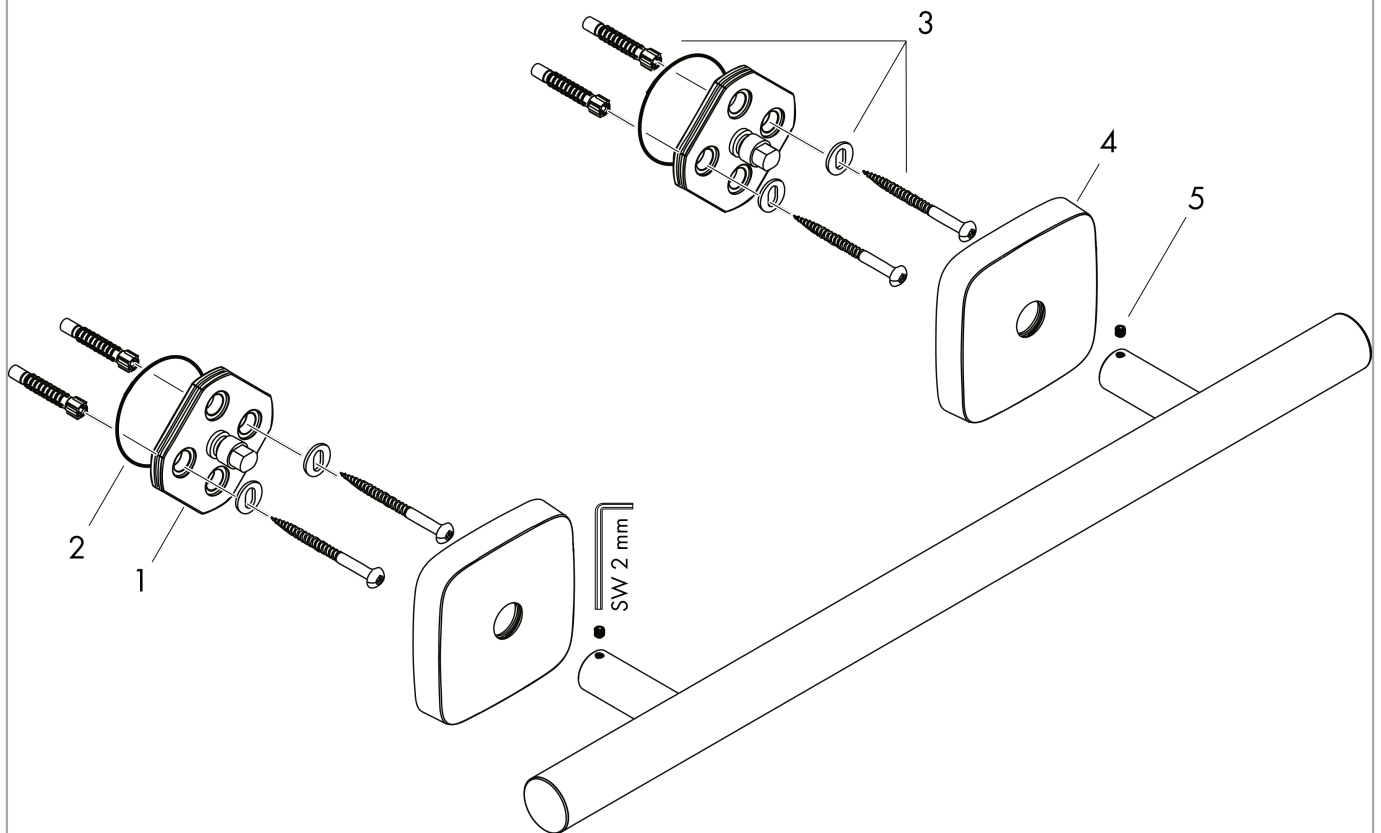

PuraVida

Towel Bar, 24"

Finishes : **chrome** Part no. : **41506000**

Description

Features

- Wall-mounted
- Brass
- Metal holder
- fixed
- with mounting material
- concealed fastening
- Diameter of drilled hole: 6 mm

Item details

List Price \$ 213.00

Product image

Scale drawing

PuraVida

Towel Bar, 24"

Finishes : chrome Part no. : 41506000

Exploded drawing

Year of production: >07/09

PuraVida

Towel Bar, 24"

Finishes : **chrome** Part no. : **41506000**

Spare parts list

Year of production: >07/09

Pos.	Description	Part no.	Price	PU
1	support element	98539000	-	1
2	O-ring 45x2,5	98432000	-	1
3	mounting set	96179000	-	1
4	escutcheon	95373000	-	1
5	hollow set screw M4x4	98540000	-	1