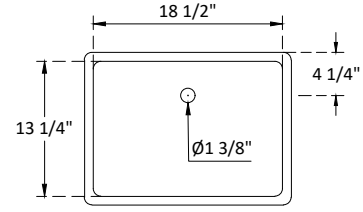

# SPECIFICATIONS

Handle A:  
Overall length : 8 5/8" (218mm)  
center to center : 6 1/4" (160mm)

Handle B:  
Overall length : 9 7/8" (250mm)  
center to center : 7 1/2" (192mm)