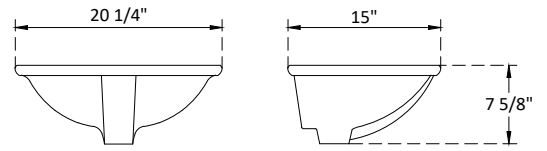

# SPECIFICATIONS

Handle A:  
Overall length : 8 5/8" (218mm)  
center to center : 6 1/4" (160mm)

Handle B:  
Overall length : 9 7/8" (250mm)  
center to center : 7 1/2" (192mm)