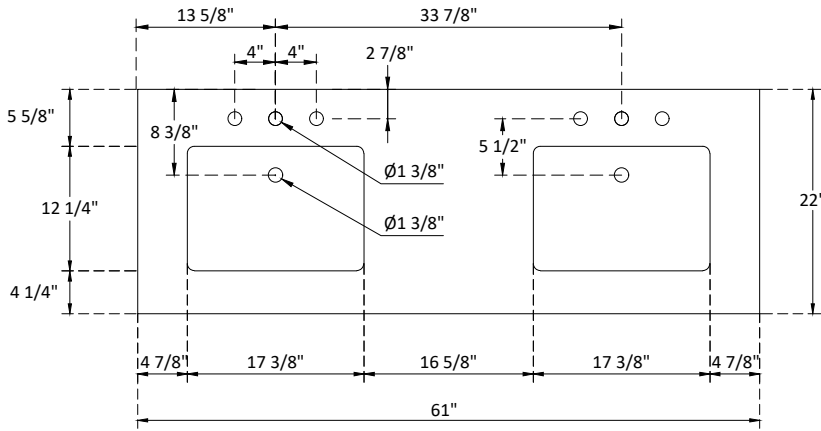

# SPECIFICATIONS

Handle A:  
Overall length : 8 5/8" (218mm)  
center to center : 6 1/4" (160mm)

Handle B:  
Overall length : 9 7/8" (250mm)  
center to center : 7 1/2" (192mm)