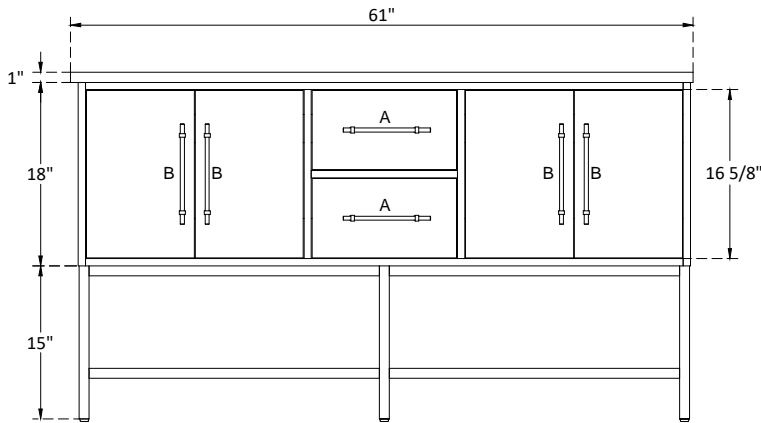

# SPECIFICATIONS

Handle A:  
Overall length : 8 5/8" (218mm)  
center to center : 6 1/4" (160mm)

Handle B:  
Overall length : 9 7/8" (250mm)  
center to center : 7 1/2" (192mm)