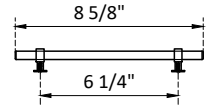

# SPECIFICATIONS

Handle A:  
Overall length : 8 5/8" (218mm)  
center to center : 6 1/4" (160mm)

Handle B:  
Overall length : 9 7/8" (250mm)  
center to center : 7 1/2" (192mm)