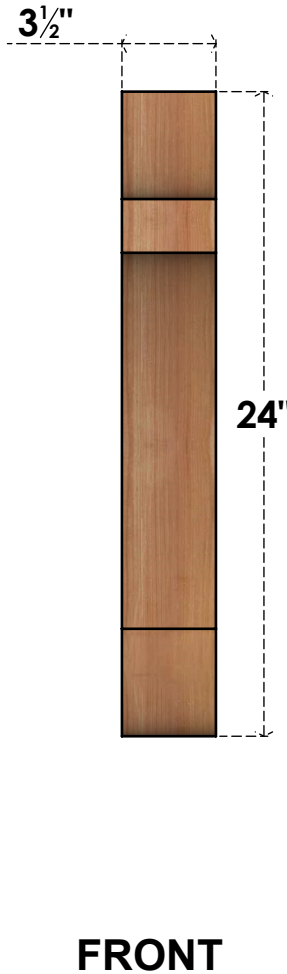

# BRC04X12X24OLY00SWR

3 1/2"W X 12"D X 24"H OLYMPIC SMOOTH BRACE, WESTERN RED CEDAR

EKENA MILLWORK  
 2300 WEST MAIN ST.  
 CLARKSVILLE, TX 75426  
 TOLL FREE: 866-607-0453  
 WWW.EKENAMILLWORK.COM

### NOTES

1. INSTALLATION TO BE COMPLETED IN ACCORDANCE WITH MANUFACTURER'S SPECIFICATIONS.
2. DRAWING MAY NOT BE TO SCALE
3. THIS DRAWING IS INTENDED FOR DESIGN AND PLANNING PURPOSES ONLY.
4. ALL INFORMATION CONTAINED HEREIN WAS CURRENT AT THE TIME OF DEVELOPMENT BUT MUST BE REVIEWED AND APPROVED BY THE PRODUCT MANUFACTURER TO BE CONSIDERED ACCURATE.
5. PRODUCTS ARE NOT KILN DRIED. THIS ITEM IS UNIQUE AND WILL CONTAIN THE NATURAL VARIATIONS THAT THE WOOD SPECIES OFFERS. THIS MAY RESULT IN VARIATIONS UP TO 1/4"