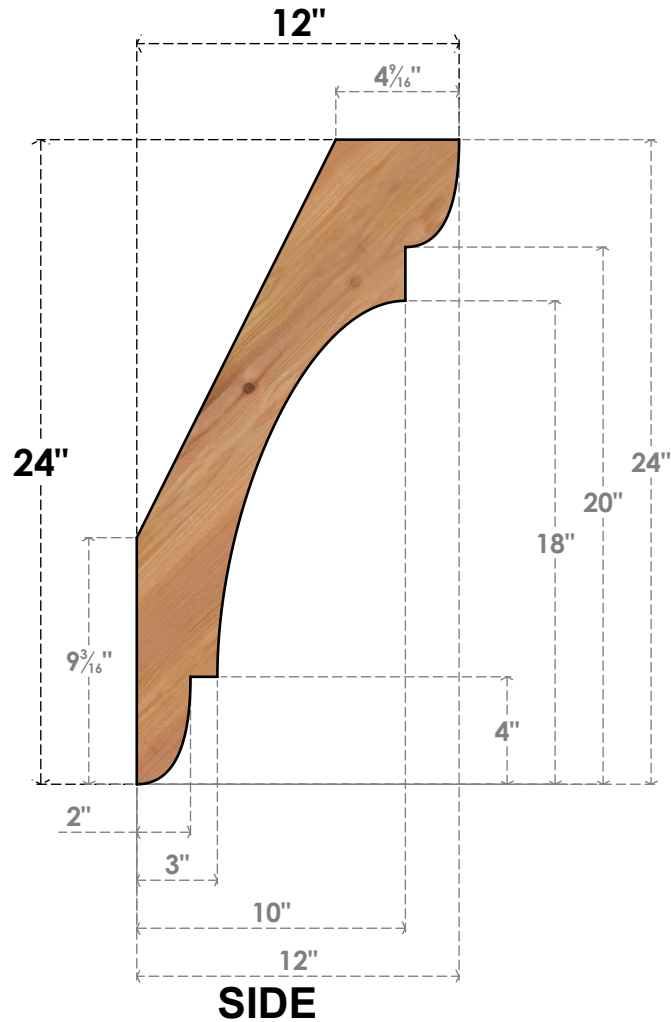

# BRC04X12X24OLY00SWR

3 1/2"W X 12"D X 24"H OLYMPIC SMOOTH BRACE, WESTERN RED CEDAR

EKENA MILLWORK  
 2300 WEST MAIN ST.  
 CLARKSVILLE, TX 75426  
 TOLL FREE: 866-607-0453  
 WWW.EKENAMILLWORK.COM

### NOTES

1. INSTALLATION TO BE COMPLETED IN ACCORDANCE WITH MANUFACTURER'S SPECIFICATIONS.
2. DRAWING MAY NOT BE TO SCALE
3. THIS DRAWING IS INTENDED FOR DESIGN AND PLANNING PURPOSES ONLY.
4. ALL INFORMATION CONTAINED HEREIN WAS CURRENT AT THE TIME OF DEVELOPMENT BUT MUST BE REVIEWED AND APPROVED BY THE PRODUCT MANUFACTURER TO BE CONSIDERED ACCURATE.
5. PRODUCTS ARE NOT KILN DRIED. THIS ITEM IS UNIQUE AND WILL CONTAIN THE NATURAL VARIATIONS THAT THE WOOD SPECIES OFFERS. THIS MAY RESULT IN VARIATIONS UP TO 1/4"