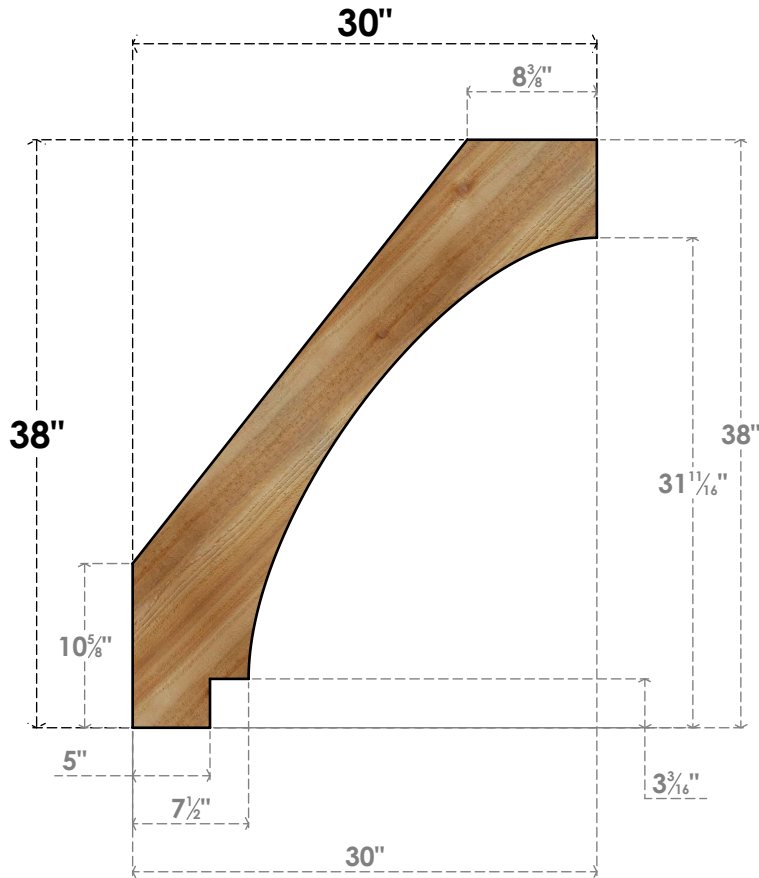

BRC06X30X38IMP00RWR

6"W X 30"D X 38"H IMPERIAL ROUGH SAWN BRACE, WESTERN RED CEDAR

SIDE

FRONT

EKENA MILLWORK
 2300 WEST MAIN ST.
 CLARKSVILLE, TX 75426
 TOLL FREE: 866-607-0453
 WWW.EKENAMILLWORK.COM

NOTES