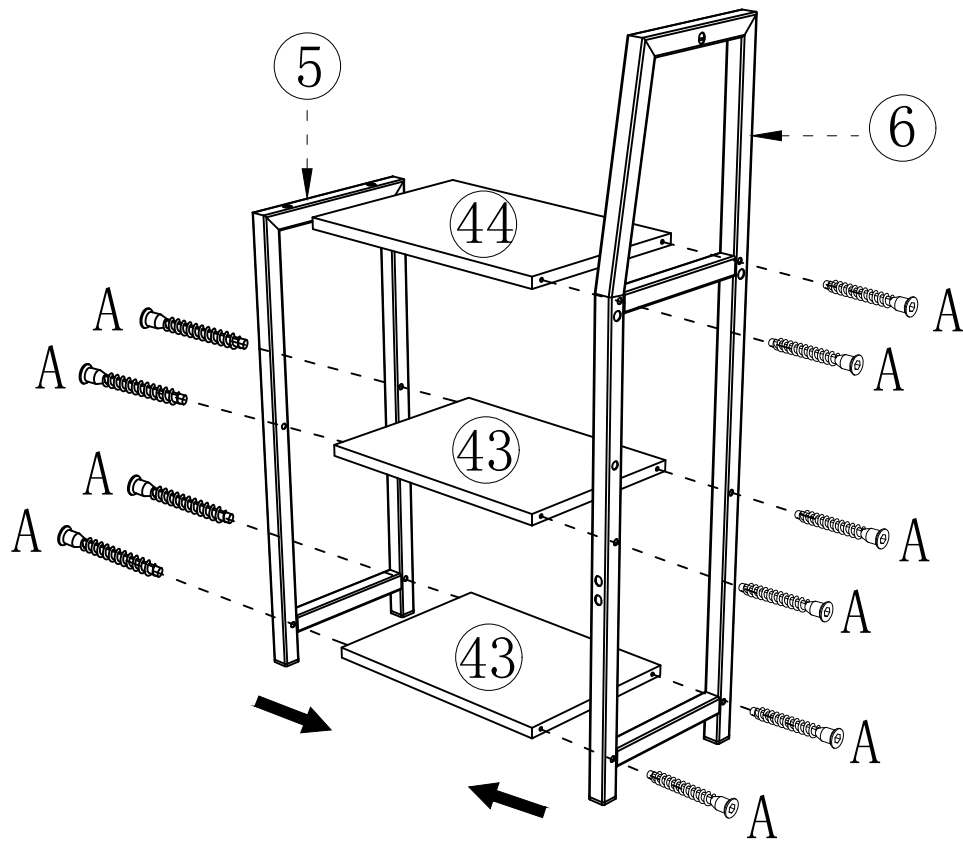

A  M5*40mm 6pcs

4

A  M5*40mm 5pcs

5

A  M5*40mm 10pcs

6

D  M6*28mm 2pcs

9

D  M6*28mm 6pcs

D  M6*28mm 2pcs

A		M5*40mm	8pcs
G		M6*40mm	4pcs

M		M4*10mm	5pcs
G		M6*40mm	4pcs
U			1pcs
V			1pcs

Open

This LED light strip
directly into the USB