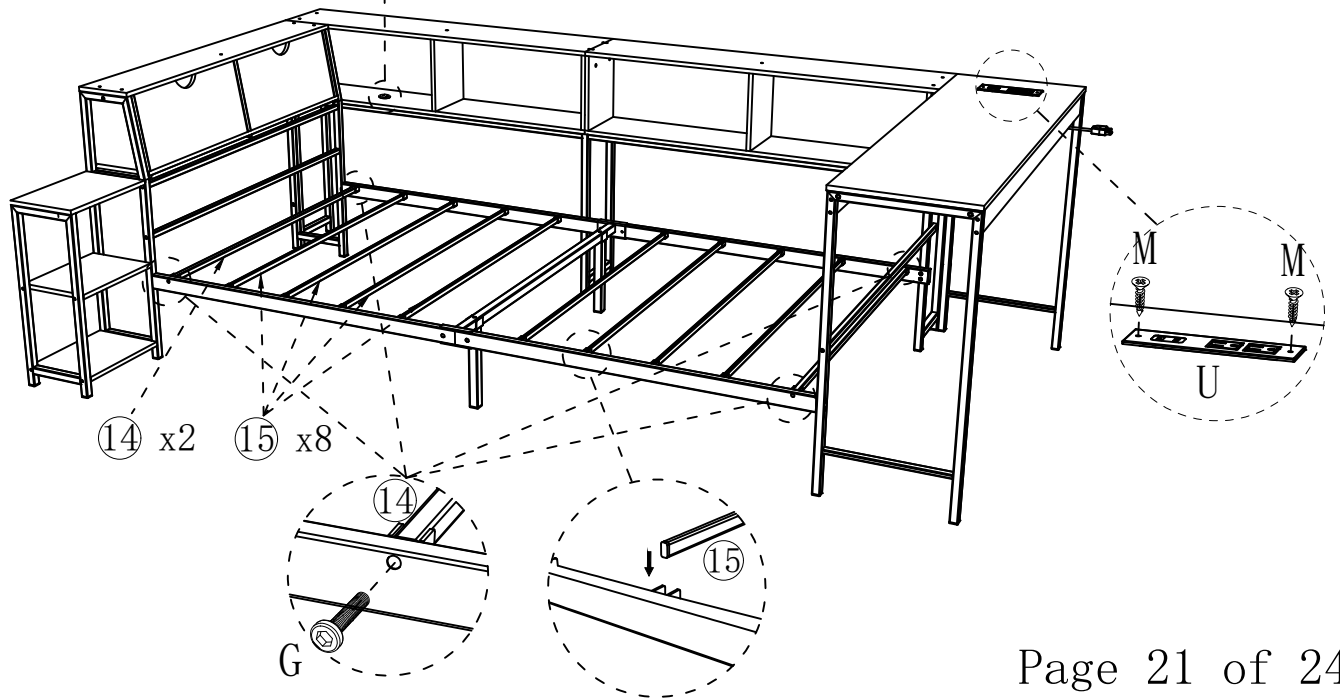

D  M6*28mm 6pcs

D  M6*28mm 2pcs

A		M5*40mm	8pcs
G		M6*40mm	4pcs

M		M4*10mm	5pcs
G		M6*40mm	4pcs
U			1pcs
V			1pcs

Open

This LED light strip
directly into the USB