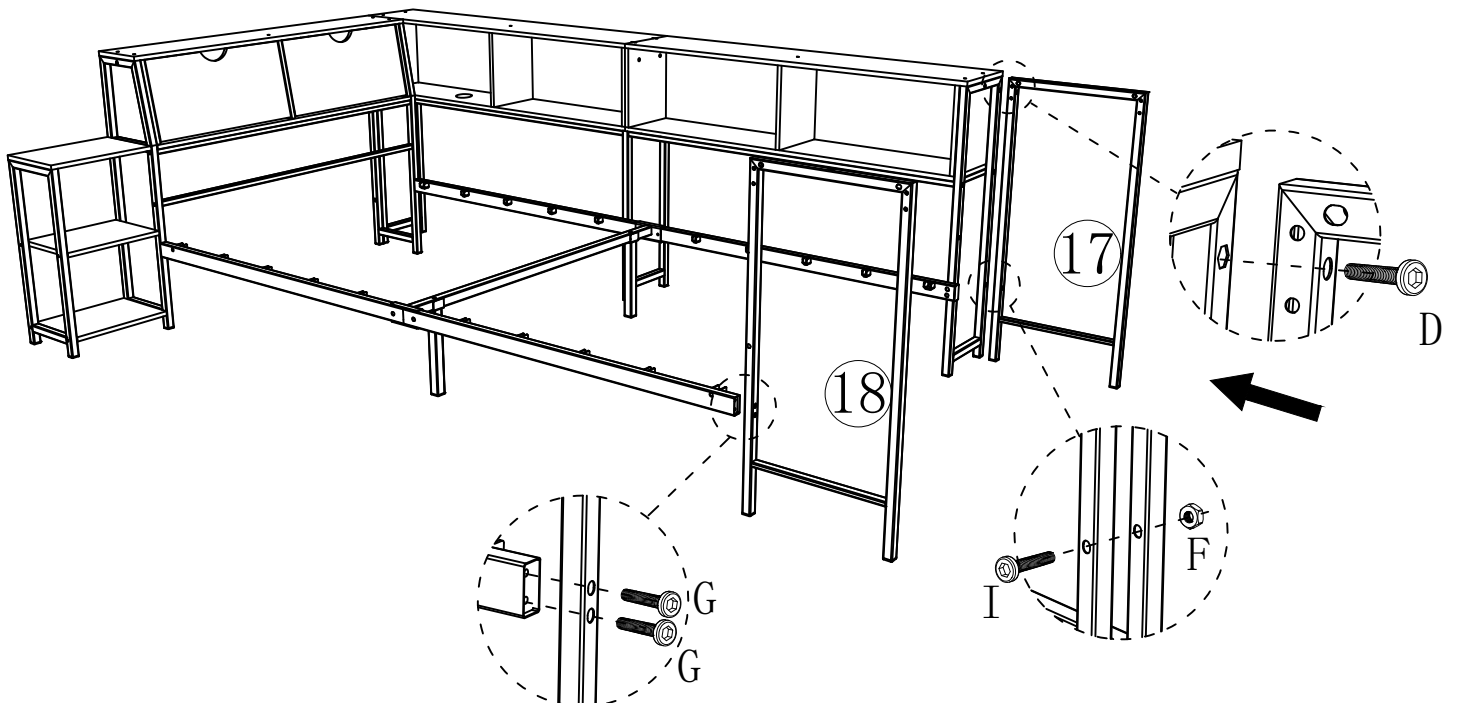

26

D		M6*28mm	1pcs
G		M6*40mm	2pcs
I		M6*50mm	1pcs
F		M6	1pcs