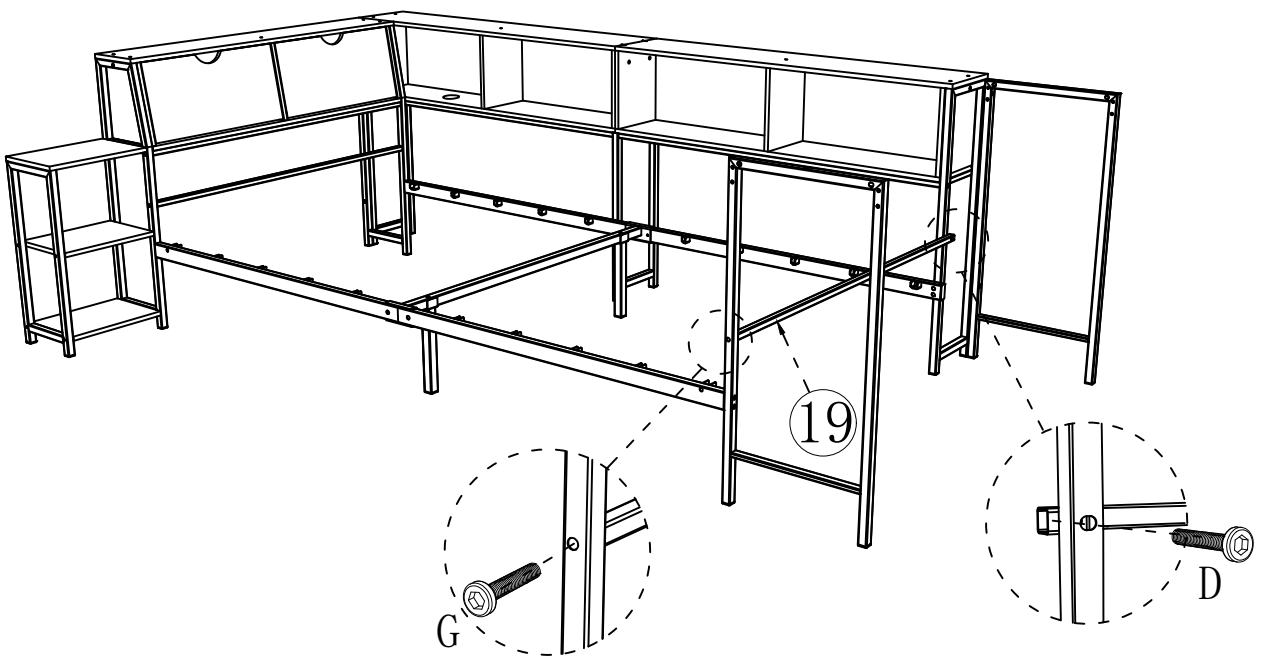

25

D		M6*28mm	1pcs
I		M6*50mm	4pcs
F		M6	4pcs

26

D		M6*28mm	1pcs
G		M6*40mm	2pcs
I		M6*50mm	1pcs
F		M6	1pcs

27

D		M6*28mm	1pcs
G		M6*40mm	1pcs

28

D		M6*28mm	4pcs
---	---	---------	------

D  M6*28mm 6pcs

D  M6*28mm 2pcs

A		M5*40mm	8pcs
G		M6*40mm	4pcs

M		M4*10mm	5pcs
G		M6*40mm	4pcs
U			1pcs
V			1pcs

Open

This LED light strip
directly into the USB