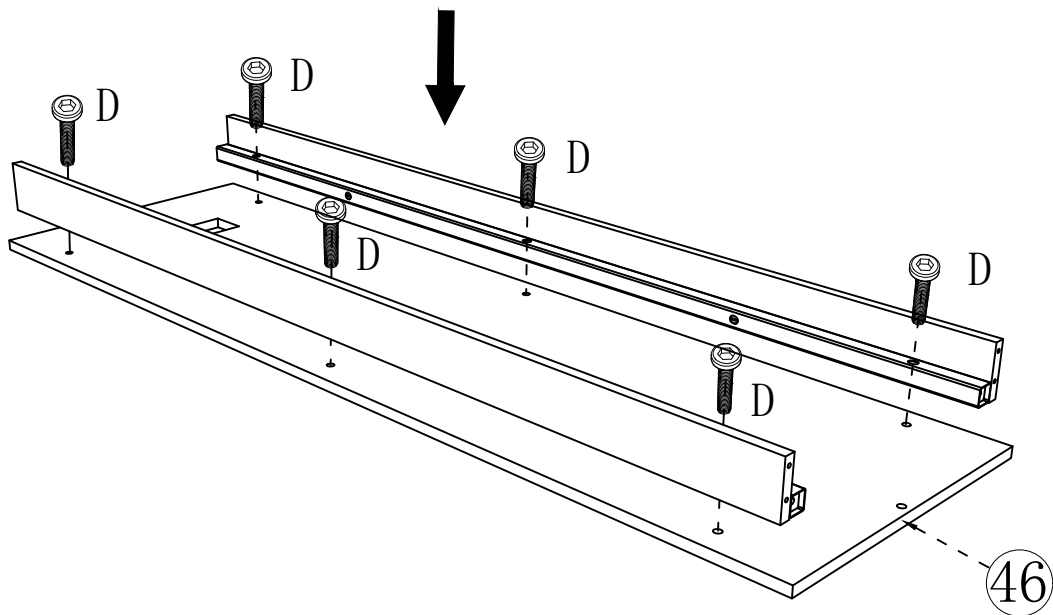

21

E		M6*60mm	2pcs
F		M6	2pcs
N		M6*40mm	4pcs

22

B		M6*15mm	2pcs
C		M6*25mm	12pcs
H		M6*15mm	2pcs

23

D		M6*28mm	2pcs
T			1pcs

24

G		M6*40mm	4pcs
---	---	---------	------

25

D		M6*28mm	1pcs
I		M6*50mm	4pcs
F		M6	4pcs

26

D		M6*28mm	1pcs
G		M6*40mm	2pcs
I		M6*50mm	1pcs
F		M6	1pcs

27

D		M6*28mm	1pcs
G		M6*40mm	1pcs

28

D		M6*28mm	4pcs
---	---	---------	------

D  M6*28mm 6pcs

D  M6*28mm 2pcs

A		M5*40mm	8pcs
G		M6*40mm	4pcs

M		M4*10mm	5pcs
G		M6*40mm	4pcs
U			1pcs
V			1pcs

Open

This LED light strip
directly into the USB