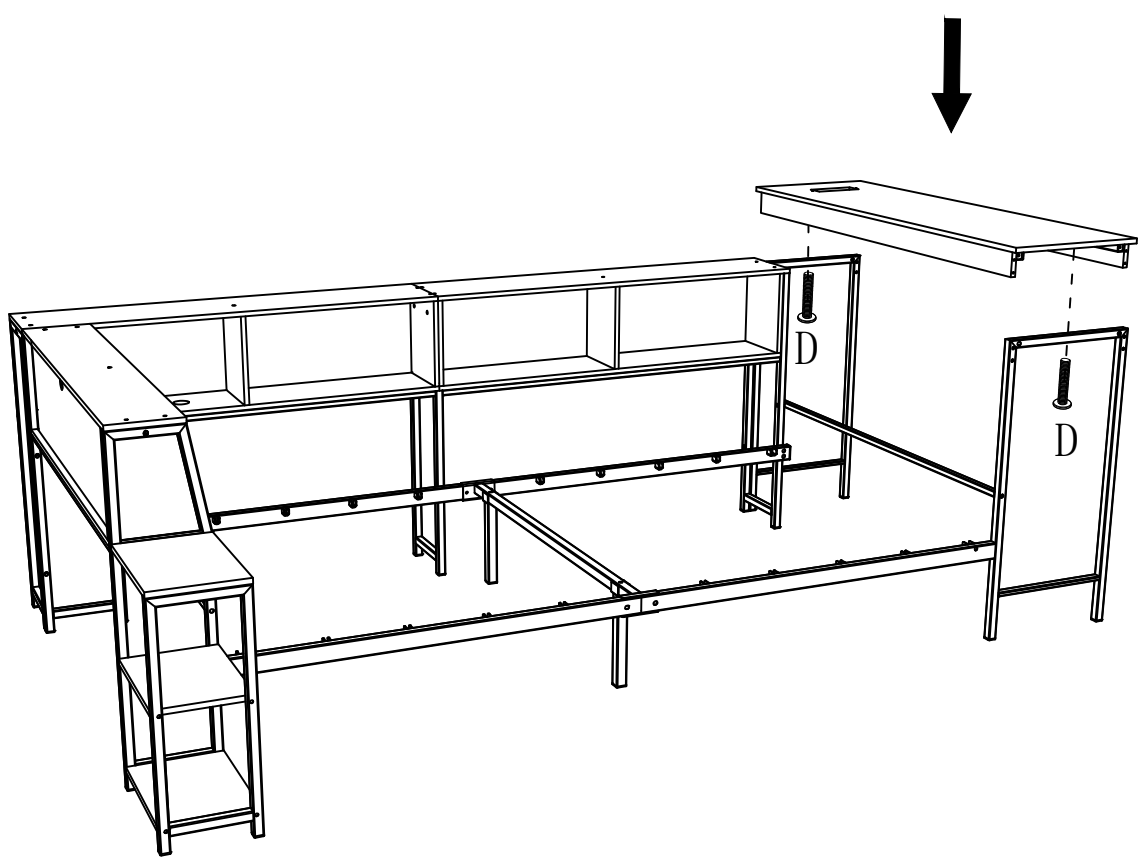

25

D		M6*28mm	1pcs
I		M6*50mm	4pcs
F		M6	4pcs

26

D		M6*28mm	1pcs
G		M6*40mm	2pcs
I		M6*50mm	1pcs
F		M6	1pcs

27

D		M6*28mm	1pcs
G		M6*40mm	1pcs

28

D		M6*28mm	4pcs
---	---	---------	------

D  M6*28mm 6pcs

D  M6*28mm 2pcs

A		M5*40mm	8pcs
G		M6*40mm	4pcs

M		M4*10mm	5pcs
G		M6*40mm	4pcs
U			1pcs
V			1pcs

Open

This LED light strip
directly into the USB