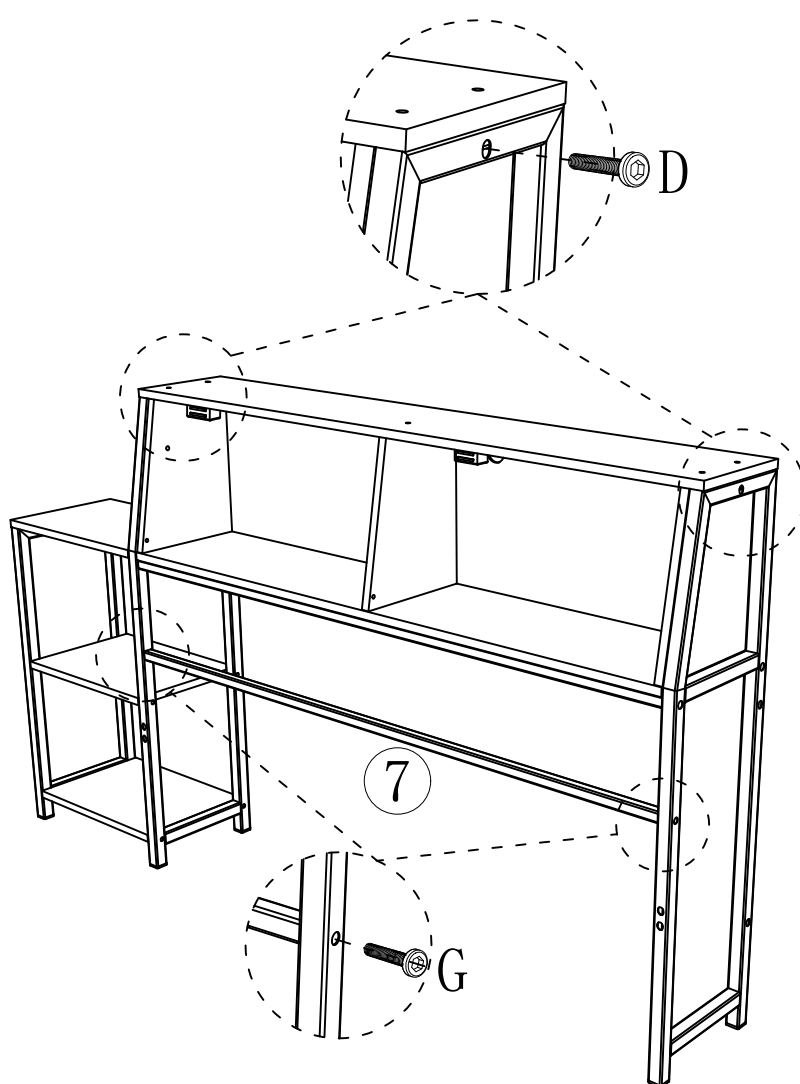

10

D

M6*28mm 2pcs

G

M6*40mm 2pcs