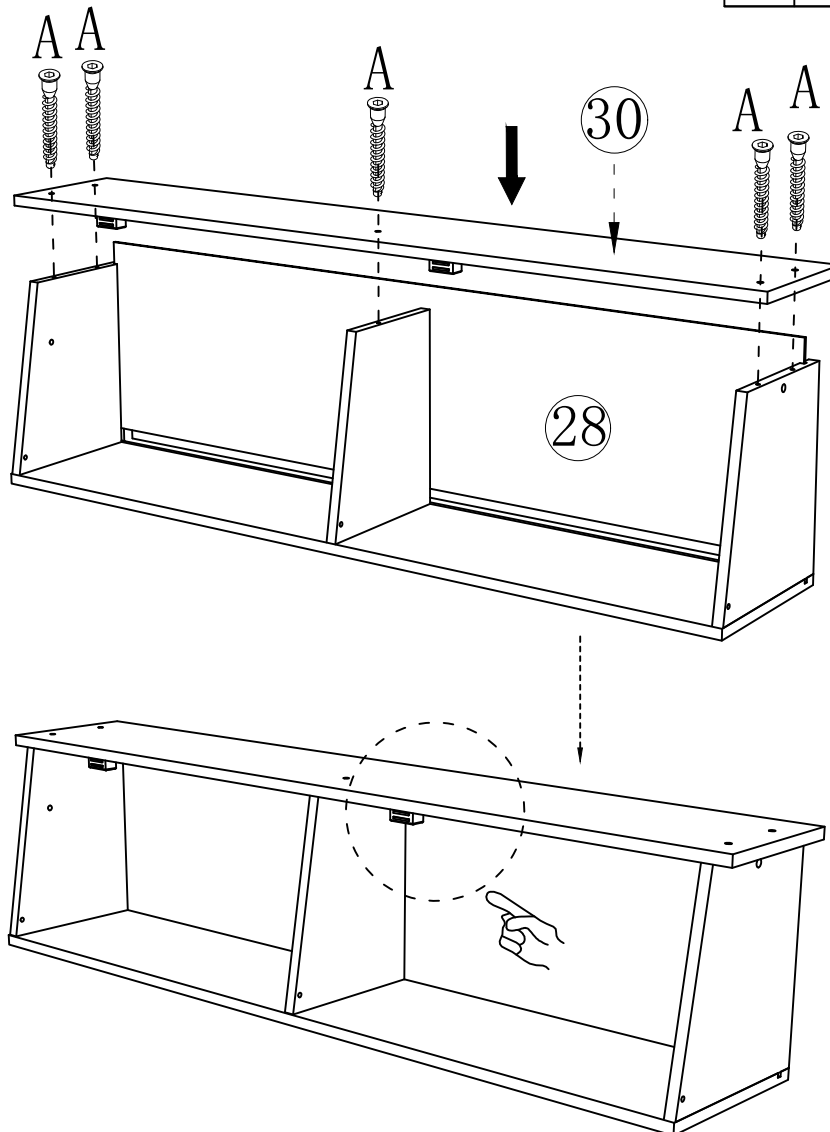

4

A M5*40mm 5pcs