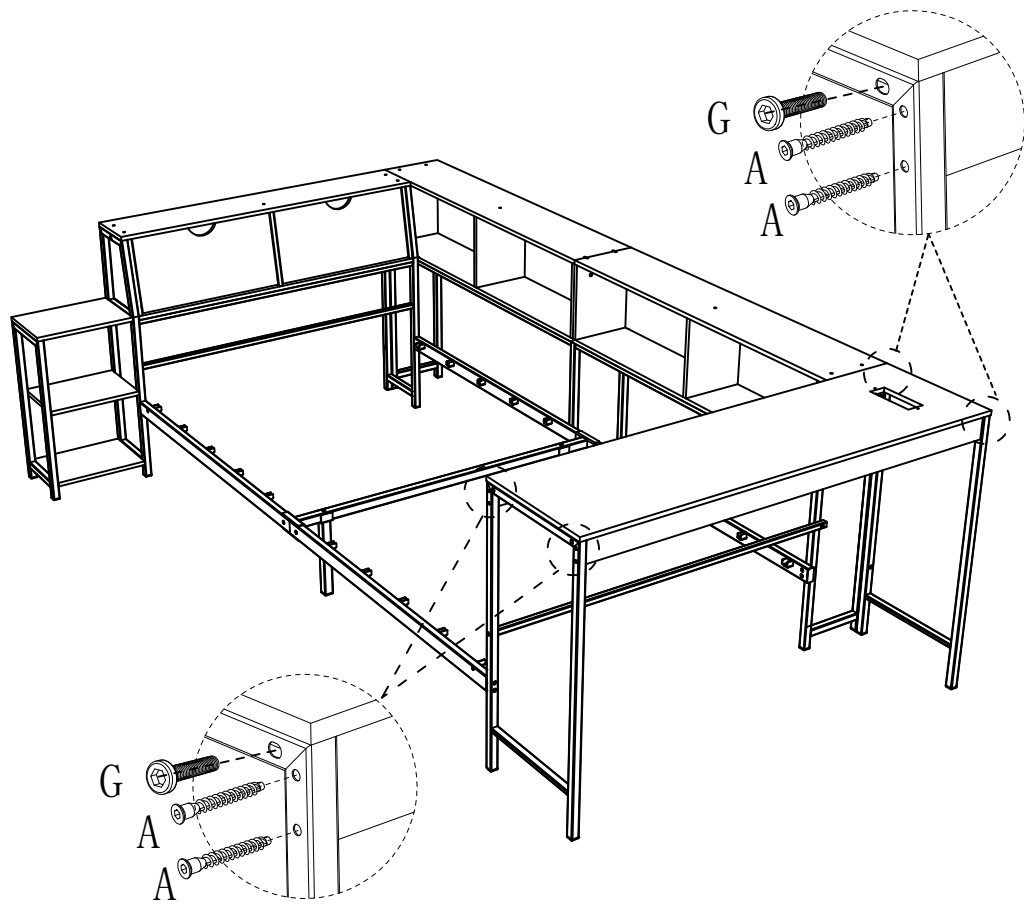

25

D		M6*28mm	1pcs
I		M6*50mm	4pcs
F		M6	4pcs

26

D		M6*28mm	1pcs
G		M6*40mm	2pcs
I		M6*50mm	1pcs
F		M6	1pcs

27

D		M6*28mm	1pcs
G		M6*40mm	1pcs

28

D		M6*28mm	4pcs
---	---	---------	------

D  M6*28mm 6pcs

D  M6*28mm 2pcs

A		M5*40mm	8pcs
G		M6*40mm	4pcs

M		M4*10mm	5pcs
G		M6*40mm	4pcs
U			1pcs
V			1pcs

Open

This LED light strip
directly into the USB