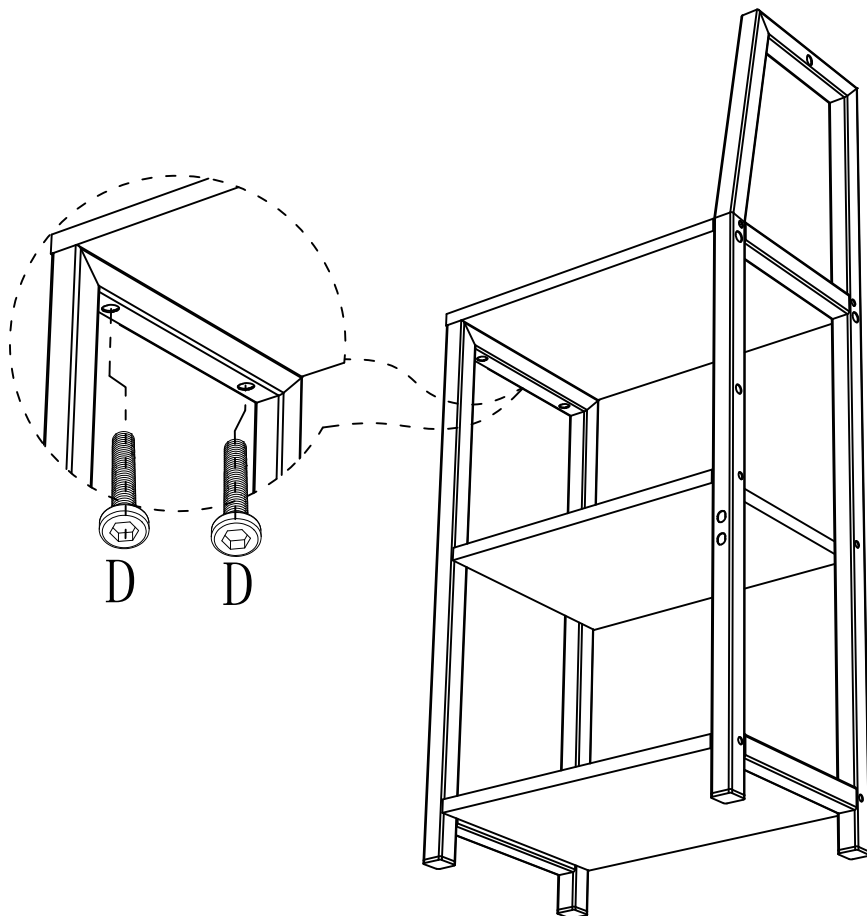

A  M5*40mm 6pcs

4

A  M5*40mm 5pcs

5

A  M5*40mm 10pcs

6

D  M6*28mm 2pcs

9

D  M6*28mm 6pcs

D  M6*28mm 2pcs

A		M5*40mm	8pcs
G		M6*40mm	4pcs

M		M4*10mm	5pcs
G		M6*40mm	4pcs
U			1pcs
V			1pcs

Open

This LED light strip
directly into the USB