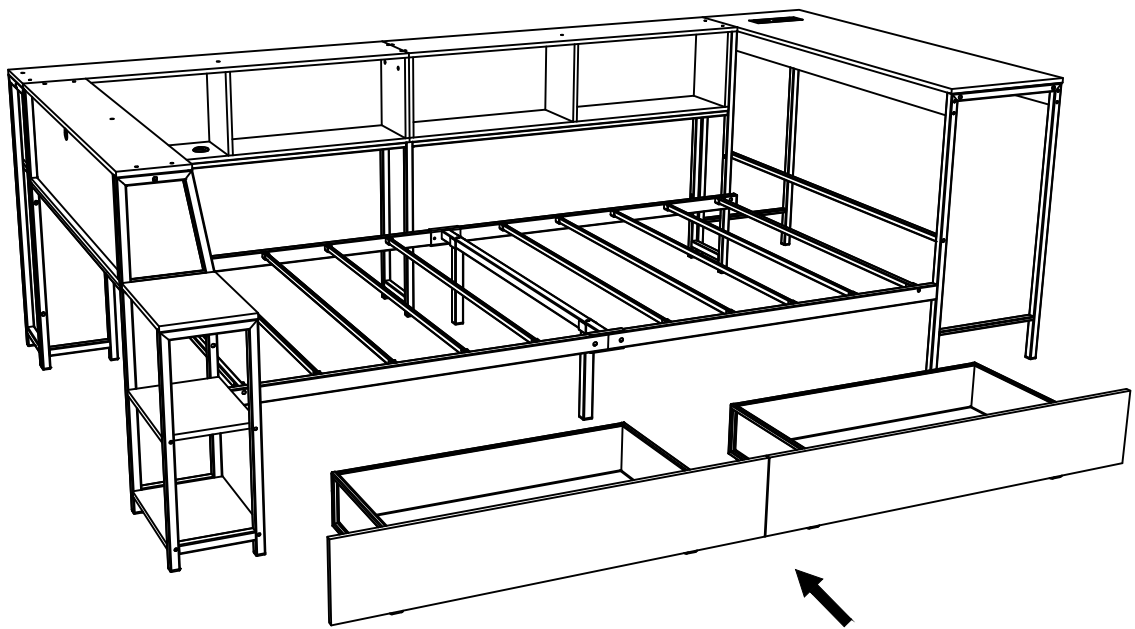

D  M6*28mm 6pcs

D  M6*28mm 2pcs

A		M5*40mm	8pcs
G		M6*40mm	4pcs

M		M4*10mm	5pcs
G		M6*40mm	4pcs
U			1pcs
V			1pcs

Open

This LED light strip
directly into the USB