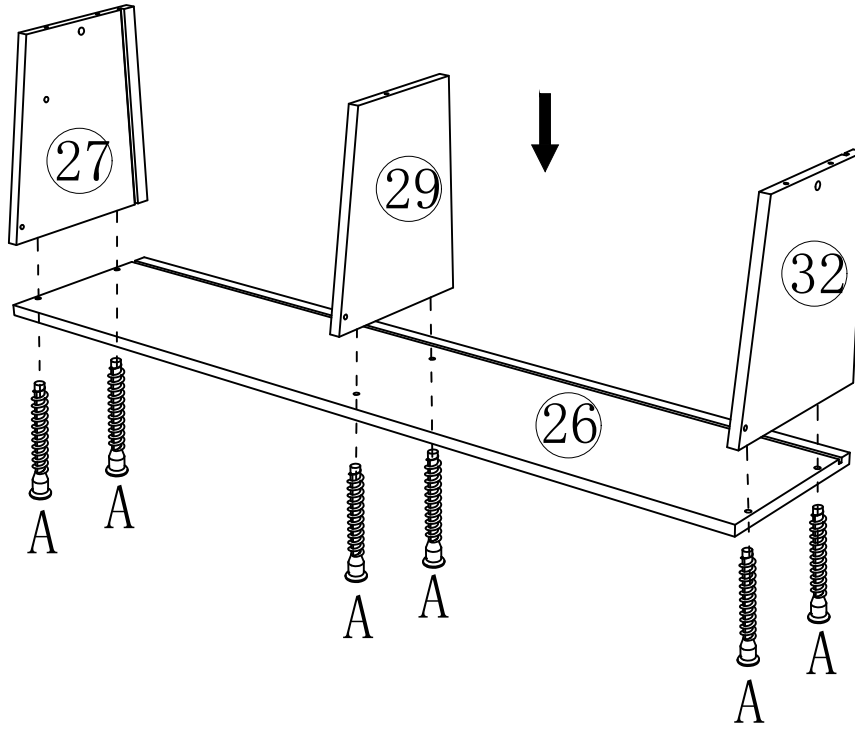

1pcs

47

2pcs

1

L		2pcs
M		M4*10mm 4pcs

2

L		2pcs
M		M4*10mm 4pcs

3

A  M5*40mm 6pcs

4

A  M5*40mm 5pcs

5

A  M5*40mm 10pcs

6

D  M6*28mm 2pcs

9

D  M6*28mm 6pcs

D  M6*28mm 2pcs

A		M5*40mm	8pcs
G		M6*40mm	4pcs

M		M4*10mm	5pcs
G		M6*40mm	4pcs
U			1pcs
V			1pcs

Open

This LED light strip
directly into the USB