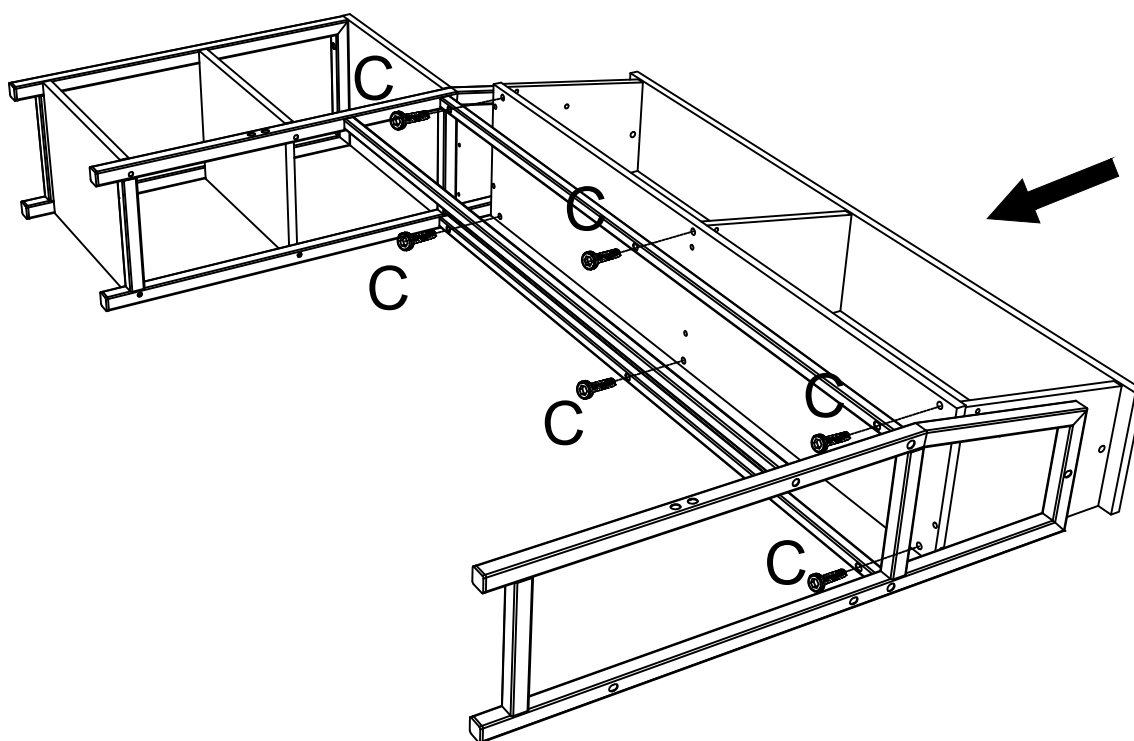

9

C

M6*25mm 6pcs