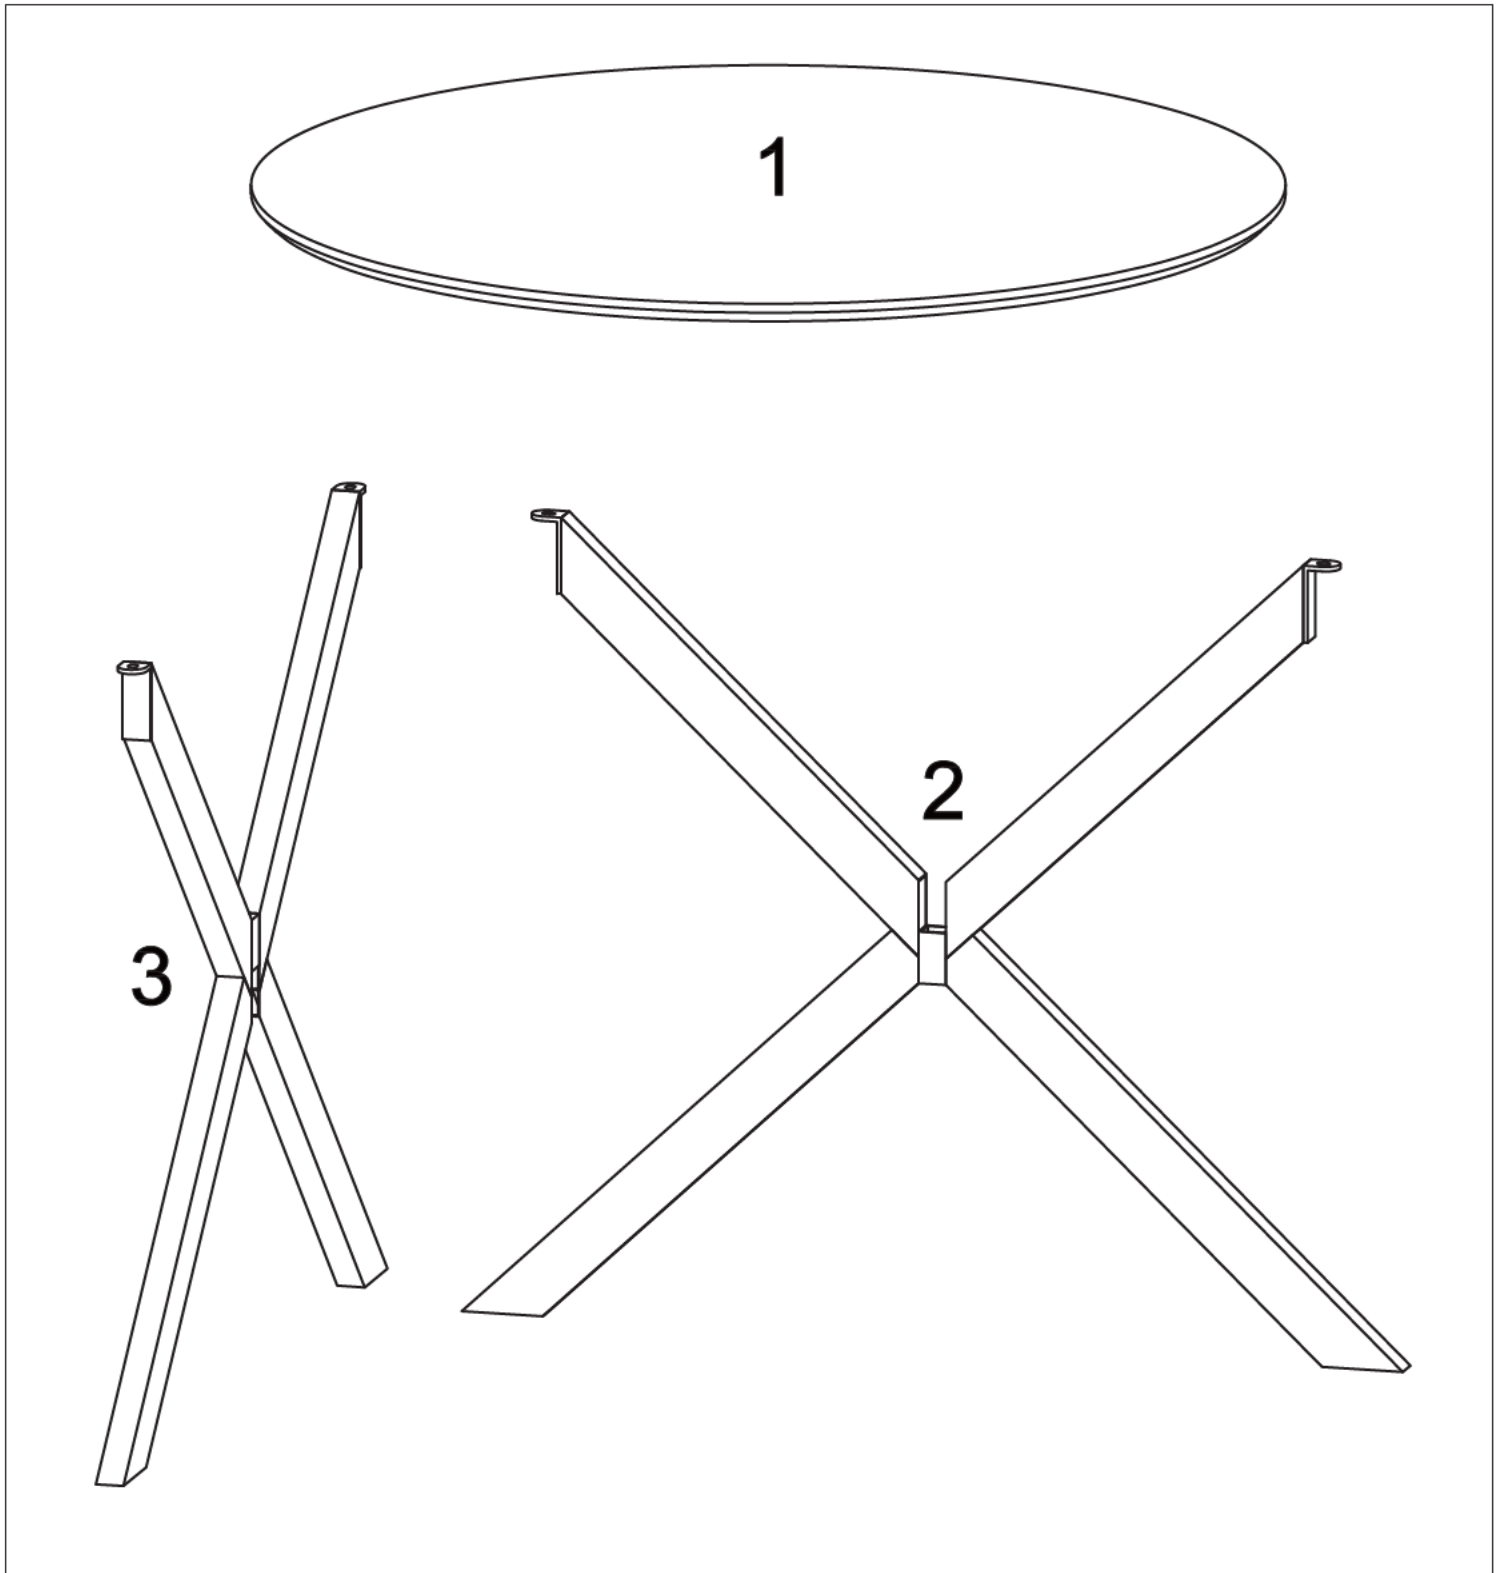

# Round Dining Table

# Parts List

<b>A</b>  Ø30mm x4Pcs	<b>B</b>  M6x20mm x1Pc	<b>C</b>  M6x12mm x4Pcs
<b>D</b>  Ø16xØ6.8x1.0mm x4Pcs	<b>E</b>  Ø10.5xØ6.5x2.0mm x4Pcs	<b>F</b>  4mm x1Pc

## STEP 1

③	x1
	
1045x25x50mm	
Ⓒ	x2
	
M6x12mm	
Ⓓ	x2
	
Ø16xØ6.8x1.0mm	
Ⓔ	x2
	
Ø10.5xØ6.5x2.0mm	
①	x1
	
900x900x18mm	

## STEP 2

②	x1
	
1045x25x50mm	
Ⓒ	x2
	
M6x12mm	
Ⓓ	x2
	
Ø16xØ6.8x1.0mm	
Ⓔ	x2
	
Ø10.5xØ6.5x2.0mm	